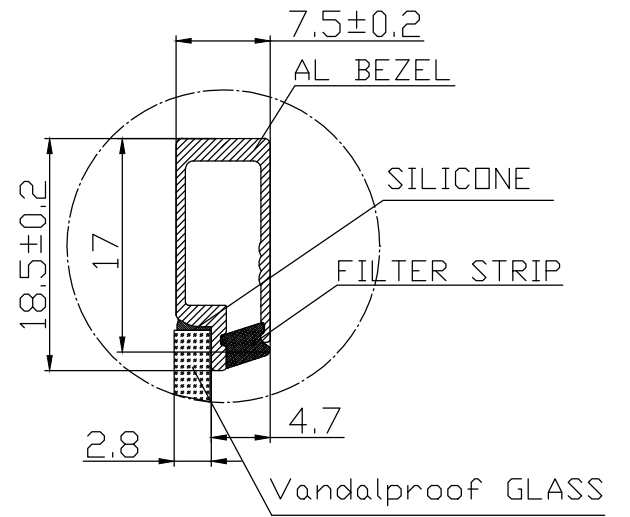

USB Connector Cable
120 centimetre

- NOTE:
- 1.ALL SURFACES OF BEZEL ARE OXLDDED BLACK
 - 2.ALL OUTSIDE SURFACES ARE FINISHED WITH WIRE DRAWING
 - 3.UNLESS SPECIFIED TOLERANCE IS ACORDING TO GB1804-F
 - 4.NO SHARP EDGE NO.SCRATCH.NO.CHROMATISM ETC.
 - 5.MATCHED GAP <0.2MM

Unmarked Tolerance			 Dongguan CJtouch Electronics Co., Ltd.		
from (mm)	to (mm)	Quality Level			
0	10	±0.05	sign	weight	Scale
10	50	±0.10	A0	0.91KG	Free
50	100	±0.15	Total X 1 P X 1 P		
100	200	±0.20			

5:4
product
CIN170AP-3F2
Drawing No.