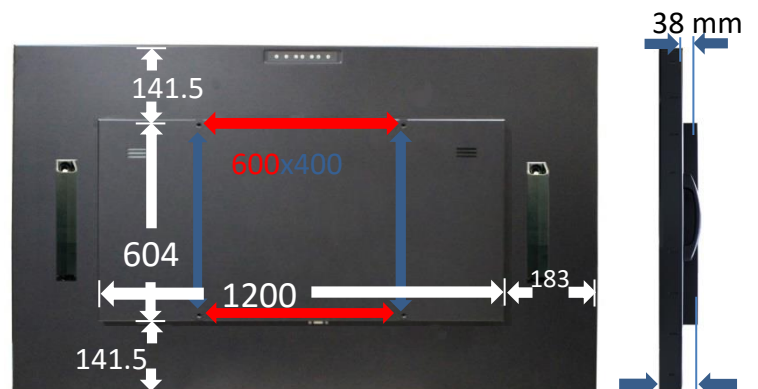

Display Characteristics

Model No.	NTI650	Resolution	1920x1080 (Full HD)
Active Screen Size	64.53 inch	Display Ratio	16:9
Active Area	1428.48x803.52 mm	Brightness	350 cd/m²
Pixel Pitch	0.744x0.744 mm	Contrast Ratio	4000:1
Backlight Unit	LED	Viewing Angle (L/R/U/D)	89°/89°/89°/89°
Display Colors	1073.7M colors	Response Time	8 msec
Operating Temp.	0-50 °C	Surface Treatment	Anti-Glare, Haze=2%

General Specification

Speaker	10Wx2	Display interface	VGAx1, DVIX1, HDMIx2
Wall mount	60x40 CM	Other connectors	Audio-in, DC-in, USB input
Housing Material	Galvanized Steel (SECC)		

Dimension

W/O touch 87.8