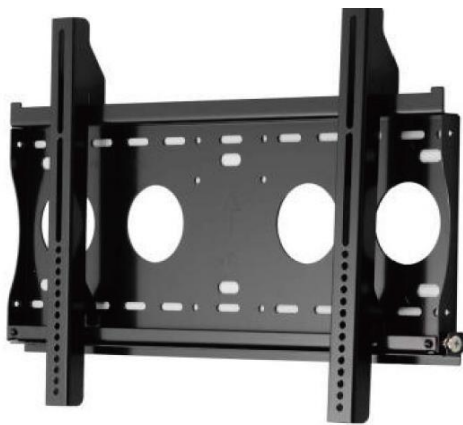

Open-frame Brackets (option)

Wall Mount Brackets (option)

Cart Stand (option)