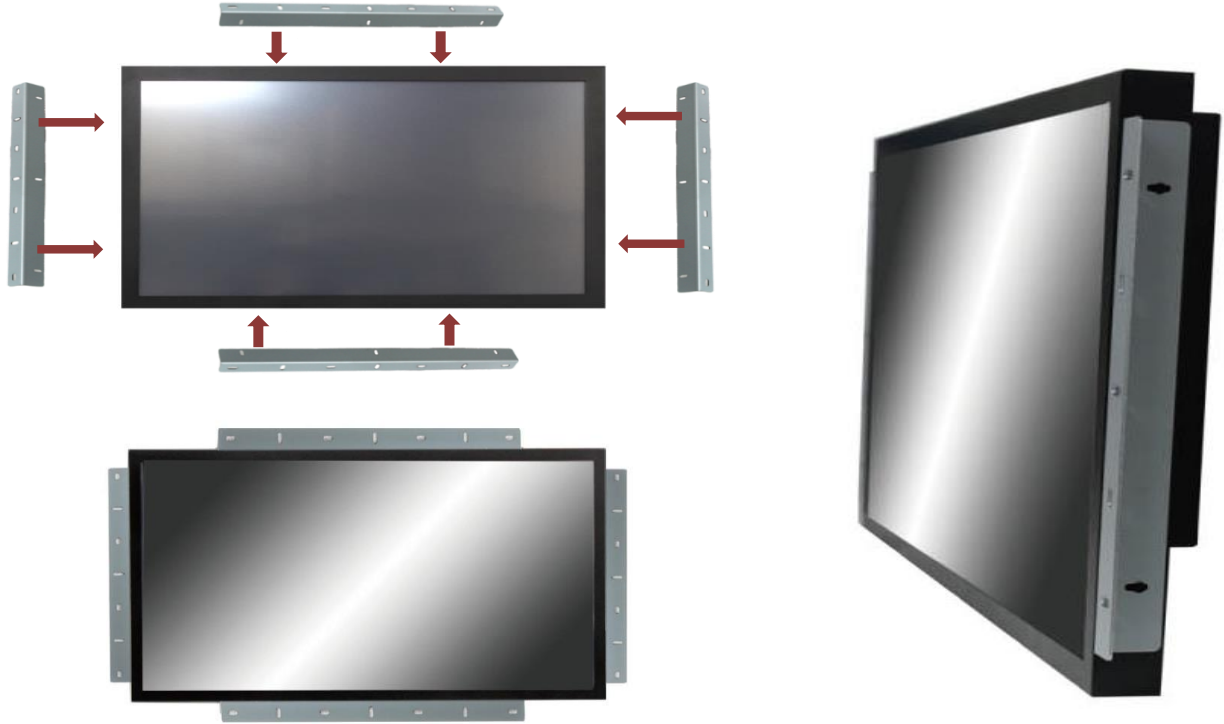

Open-frame Brackets (option)

Wall Mount Brackets (option)