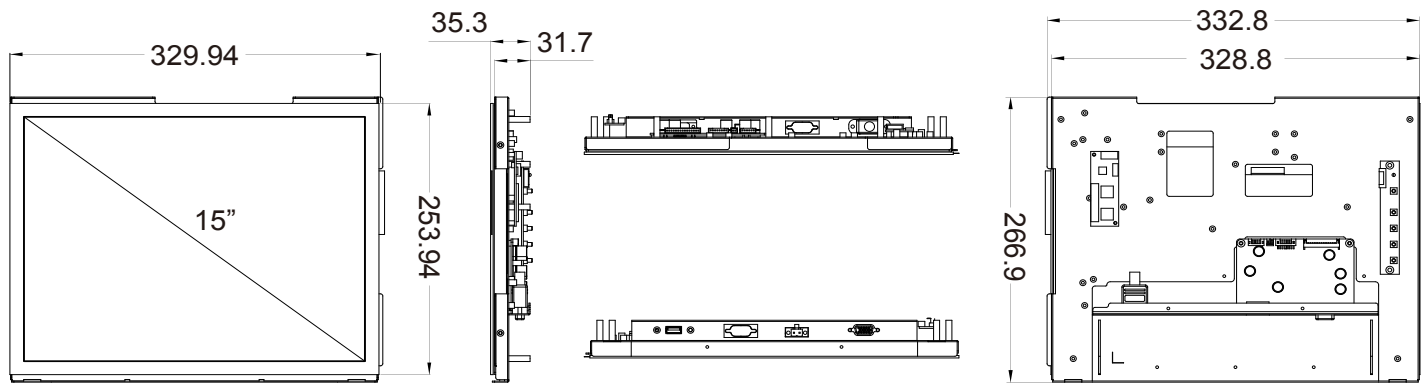

→ Dimensions

→ Specifications

| Model | | TPM-3015P |
|---------------|------------------------|--|
| Display | Panel Size | 15" LCD Panel |
| | Resolution | 1024 x 768 (XGA) |
| | Viewing Angle | 80 x 80 (H) x 80 x 80 (V) |
| | Brightness | 300 (cd/m ²) |
| | Color Support | 167 M |
| | Contrast Ratio | 600:1 |
| | Response Time | 8 [msec] |
| Touchscreen | Type | Projected Capacitive |
| | Surface Hardness | 7 Mohs |
| | Durability | - |
| | Transparency | 90% (±3%) |
| I/O Interface | Video Interface | VGA (Optional) |
| | Touch interface | USB, RS-232 (Optional) |
| OSD Control | Function Key | 5 Keys: Menu, Up, Down, Auto Adjust, Monitor Power on/off Menu Functions: Brightness, Contrast, Color Adjust, Color Temp, Auto Color, Language (Optional) |
| Power | Power Connector | Phoenix Terminal Block, 2 pins |
| | Power Input | 12-24 V DC Power Input (Optional), Single Power Source |
| | Power Consumption | Typical: 10.1 W |
| Environment | Operating Temperature | -20~60° C (-4~140° F) |
| | Storage Temperature | -30~70° C (-22~158° F) |
| | Humidity | 5~95% @ 40° C, Non-condensing |
| | Vibration | 5-500 Hz, 0.026 G ² /Hz, 2.16 Grms, X, Y, Z, 1 hour per axis |
| General | Dimensions (W x H x D) | 329.94 x 253.94 x 35.3 mm (12.99" x 10" x 1.39") |
| | Weight | 2.27 kg (4.99 lb) |
| | Operating System | Windows CE/XP/7/8.1/10, WES7-E/P, Linux Fedora, Ubuntu |