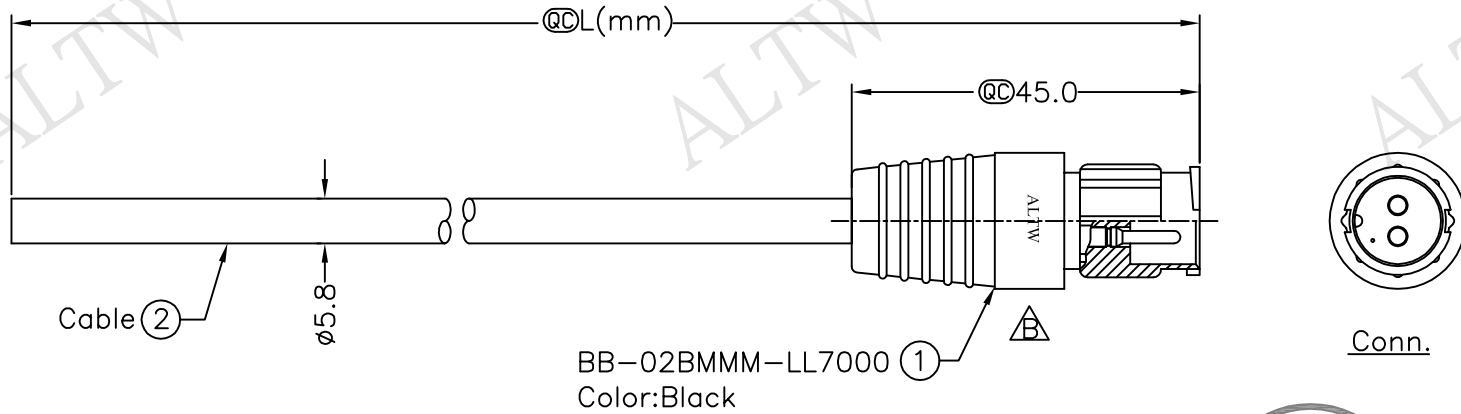

REV.	ECN NO.	DATE	SIGN	DESCRIPTION
B	LEN1590404~07	2015/09/10	Ruru	Change Logo & Note

BB-02BMMM-LL7000
Color:Black

BB-02BMMM-LL7AXX
 XX:01~99Meter
 Q1:01Meter
 Q2:02Meters
 ...
 99:99Meters
 Cable Length(L):01~99Meters

- Note:
- * @C Important Dimension.
 - * Waterproof Rate: IP67
 - * Housing: Nylon+GF, Black
 - * Male Pin: Copper Alloy, Gold Plated
 - * Cable: UL2464 20#*2C+Drain+Al/My, UV Resistant ,OD=5.8mm, Black
 - * Cable Length Tolerance: 01M: ±40mm
 02M~05M: ±60mm
 06M~10M: ±100mm
 11M~30M: ±200mm
 31M~99M: ±500mm

Pin Assignments
Front View 前視圖

Red	紅	2
Green	綠	1
Wire Color		Conn.
Pin Out		

UNIT:mm	
TOLERANCE	±0.5 mm

TITLE Standard,Cable Lock 2Pin M Conn M Pin	
SCALE 1:1	SHEET 1 OF 1
REV. B	SIZE A4
@C :Inspection Item	