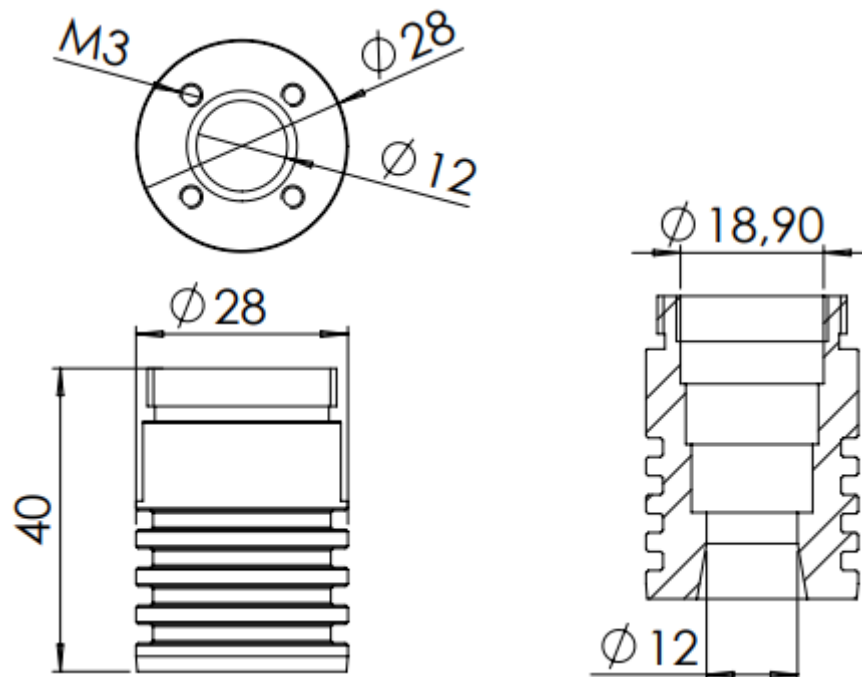

FEATURES

- Made of 316L
- 3D model available

- Compatible with MICRO-TOPPLATE-ROUND-316L, MICRO-TOPPLATE-SQUARE-316L, MICRO-TOPPLATE-POOL-316L

DIMENSIONS

Ordering code

MICRO-CASE-316L- micro case made of 316L