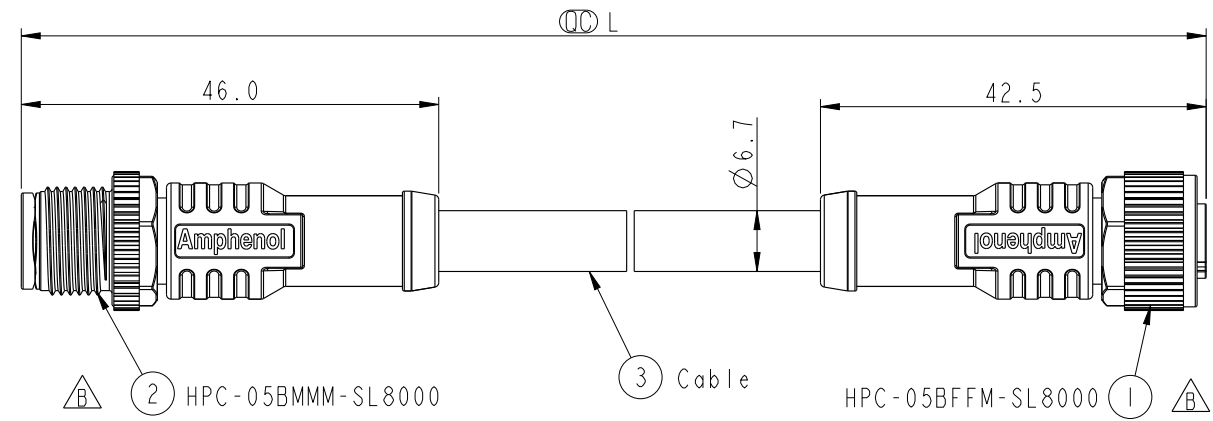

Conn.1

Conn.2

HPC-000505-0MF-CSAXX

- XX: 01~99Meters
- 01: 01Meter
- 02: 02Meters
- ...
- 99: 99Meters

Cable Length(L): 01~99Meters

Note:

- * \varnothing Important Dimension To Check.
- * Waterproof Rate: IP68
In 1 meter water within 24 hours
- * Connector: Pu, Black
- * Nut: Nylon, Black
- * Pin: Copper Alloy, Gold Plated 30u"
- * Outer Mold: PU, Blue
- * Cable: CL2, (24#*IP+A/M)+(22#*IP+A/M)+D+B, PVC UV Cable, OD=6.7mm, Black
- * Cable Length Tolerance: 01M:±40mm
02M~05M:±60mm
06M~10M:±100mm
11M~30M:±200mm
31M~99M:±500mm

Conn.1
Pin Assignments
Front View

Conn.2
Pin Assignments
Front View

5	Blue 藍	24#	5	Twist
4	White 白	24#	4	
3	Black 黑	22#	3	Twist
2	Red 紅	22#	2	
1	Drain 地線	22#	1	
Conn.1	Cable		Conn.2	

Pin Out

UNIT:mm

TOLERANCE ±0.50mm

TITLE			
NMEA2000 Micro-C 1 Adaptor Double-ended Cordset			
SCALE	SIZE	SHEET	OF
1:2	A4	1	2
REV.	WC-REV.	QC: Inspection item	
B	A.1		

Amphenol LTW
安費諾亮泰企業股份有限公司

ITEM NO.	DRAWN BY	DATE
HPC-000505-0MF-CSAXX	Frank Deng	2017-08-08
DWG NO.	CHECKED BY	DATE
HPC-000505-0MF-CSAXX	Fisher Wang	2017-08-08
CUSTOMER	APPROVED BY	DATE
ALTW	Kevin Hu	2017-08-08

△B

PN	Dimension Of Roll
HPC-000505-0MF-CSA02	
HPC-000505-0MF-CSA05	
HPC-000505-0MF-CSA10	

UNIT:mm  

TITLE NMEA2000 Micro-C 1 Adaptor Double-ended Cordset			
SCALE 1:2	SIZE A4	SHEET 2 OF 2	
REV. B	WC-REV. A.1	QC: Inspection item	