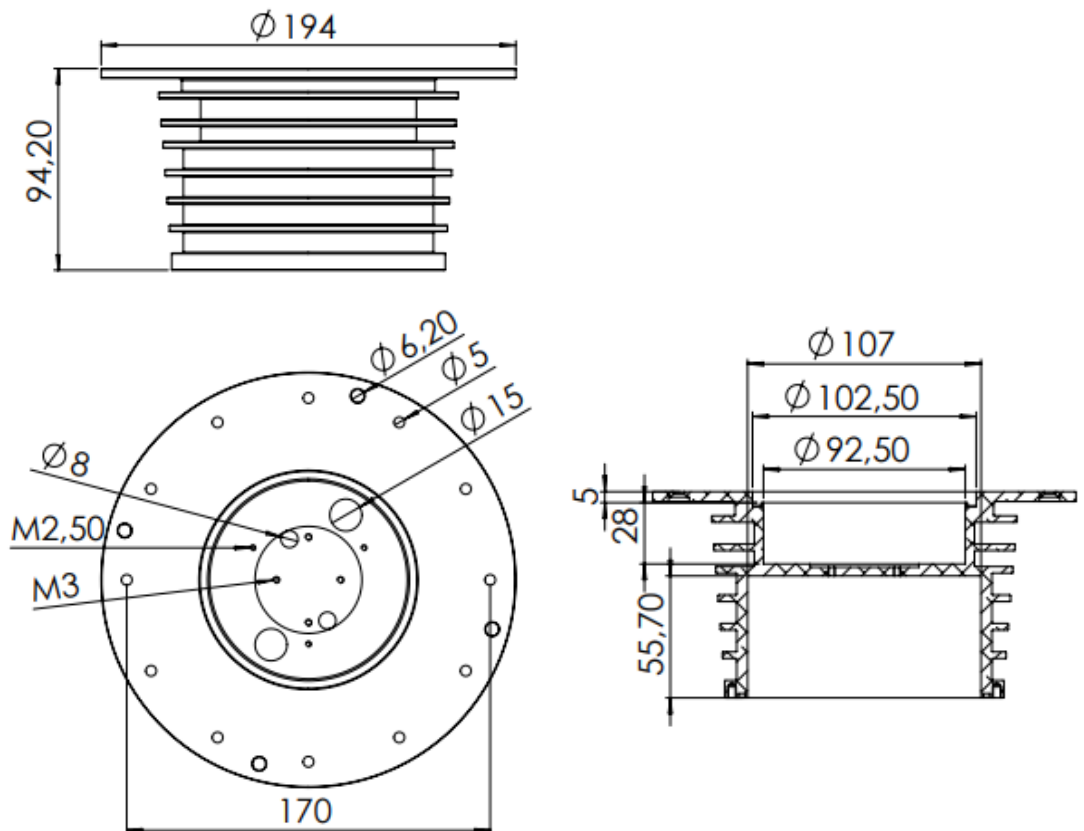

FEATURES

- Made of 316L or 6063-T5
- 3D model available

- Compatible with BIG-TOPPLATE-316L,
BIG-TOPPLATE-SQUARE-316L

DIMENSIONS

Ordering code

BIG-CASE-316L – big case made of 316L

BIG-CASE-6063-T5 – big case made of 6063-T5