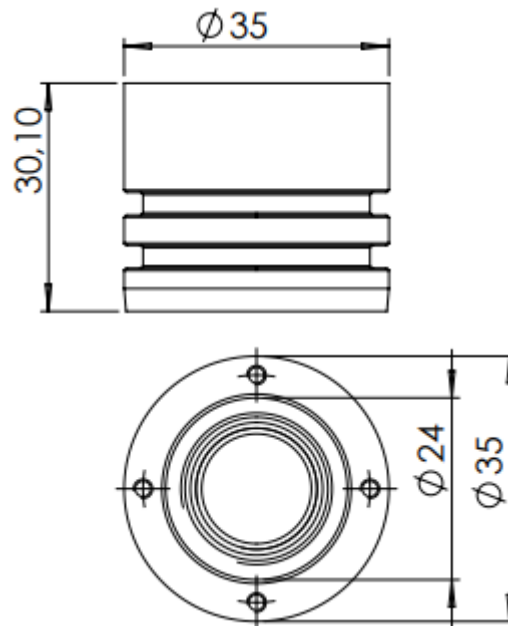

**FEATURES**

- Made of 316L
- 3D model available

- Compatible with MINI-TOPPLATE-ROUND-316L

**DIMENSIONS**

**Ordering code**

MINI-BODY-316L-mini body made of 316L