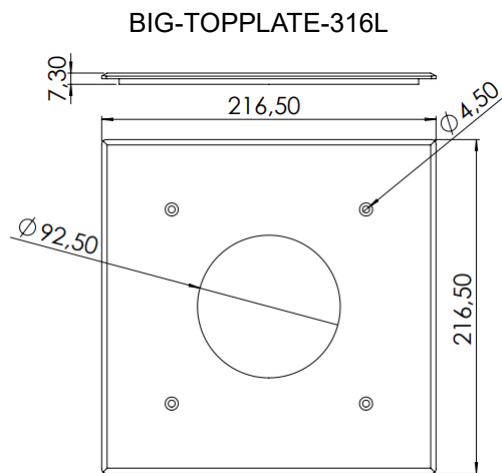

FEATURES

- Made of 316L
- Ring or square
- 3D model available
- Compatible with NBIG-CASE, BIG-CASE-316L, BIG-CASE-6063-T5

DIMENSIONS

BIG-TOPPLATE-SQUARE-316L

Ordering code

- BIG-TOPPLATE-316L – big topplate round made of 316L
- BIG-TOPPLATE-SQUARE-316L – big topplate square made of 316L