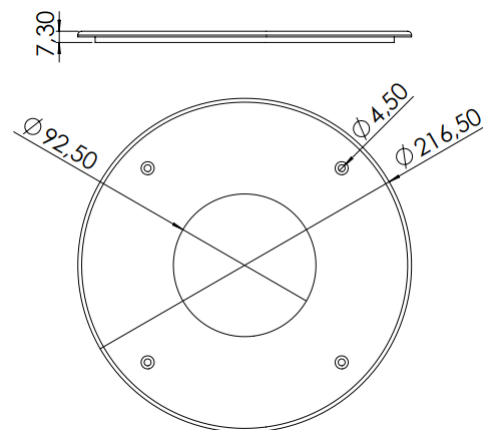

FEATURES

- Made of 316L
- Ring or square
- 3D model available
- Compatible with NBIG-CASE, BIG-CASE-316L, BIG-CASE-6063-T5

DIMENSIONS

BIG-TOPPLATE-SQUARE-316L

Ordering code

- BIG-TOPPLATE-316L – big topplate round made of 316L
- BIG-TOPPLATE-SQUARE-316L – big topplate square made of 316L