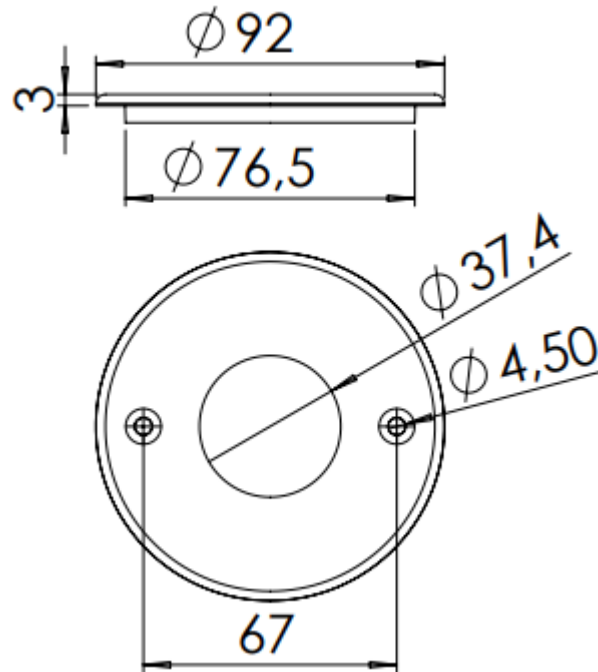

**FEATURES**

- Made of 316L
- 3D model available

- Compatible with NSTANDARD-CASE

**DIMENSIONS**

NSTANDARD-TOPPLATE-316L,

**Ordering code**

NSTANDARD-TOPPLATE-316L – NSTANDARD case made of 316L