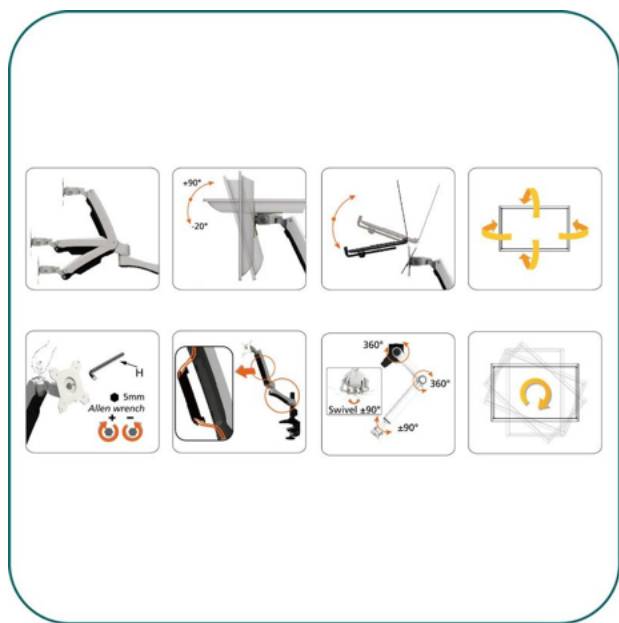

## Workstation Column Combo System W8822-Dual arms

Aavara W8822 is a Workstation Column Combo System with single Display and Keyboard featuring free style height adjustment for Ergonomics. Larger angle of height adjustment makes your working space more flexible and agile.

W8822 empowers productive and ergonomic working environment at comfortable position even without desk.

Features tilt  $-5^{\circ} \sim +35^{\circ}$ , swivel  $\pm 90^{\circ}$ , rotation  $360^{\circ}$  of the display and height adjustment range up to 315 mm /12.40"  
It suits any stand-alone working space lack of typical desk environment, giving the optimal solution for reforming your working scenerio.  
Widely deploy in Warehouse, Hospital, Clinic, Customs, Airport, Self-Service Stand, Lottery Shops, Theater and SOHO(Small Office Home Office)...etc.

### FEATURES

- EASY STYLE HEIGHT ADJUSTMENT FOR ERGONOMICS
  - Workstation Column Combo System with Single Display & Keyboard
  - Designed for LED/LCD display 15-24 inch with VESA 100x100mm
  - Display Height Adjust range 315 mm /12.40"
  - Display Tilt Angle  $-20^{\circ} \sim +90^{\circ}$  degree for ideal viewing angle
  - Pivot Rotation:  $360^{\circ}$
  - Smart Cable Management System to align messy cables in order
  - ExperTorque™ design for easy adjustment hinged by display weight
  - Equipped with foldable Keyboard tray solution to save max. space
- Optional accessory: PC Holder