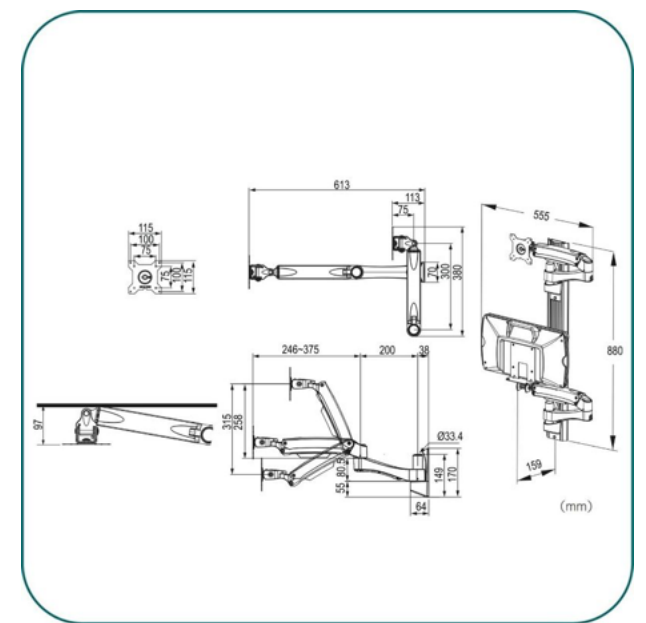

FEATURES

1. EASY STYLE HEIGHT ADJUSTMENT FOR ERGONOMICS
   - Workstation Column Combo System with Single Display & Keyboard
   - Designed for LED/LCD display 15-24 inch with VESA 100x100mm
   - Display Height Adjust range 315 mm /12.40"
   - Display Tilt Angle $-20^{\circ} \sim +90^{\circ}$ degree for ideal viewing angle
   - Pivot Rotation: 360°
   - Smart Cable Management System to align messy cables in order
   - ExperTorque™ design for easy adjustment hinged by display weight
   - Equipped with foldable Keyboard tray solution to save max. space
2. Optional accessory: PC Holder

SPECS.

- Flat Panel Size: 15"-24"/ 38-61cm
- Display Loading Capacity: 10kg /22.1lbs (Per Display)
- Keyboard Loading Capacity: 2.5kg/ 5.5lbs
- Display Tilt Angle: $-20^{\circ} \sim +90^{\circ}$
- Display Swivel: $\pm 90^{\circ}$
- Pivot Rotation: 360°
- Keyboard Tilt: $0 \sim 90^{\circ}$
- Keyboard tray working space: 449 x 207 mm /17.68" X 8.15"
- Smart Cable Management: Yes
- VESA Mounting: 100x100 mm/ 75x75 mm
- Display Height Adjustment: 315 mm /12.40" (Per Arm)
- Arm Height Adjustment: $-30^{\circ} \sim +65^{\circ}$
- Screw Type: M4
- Material: Steel/ Aluminum Alloy/Plastic

[All Workstation Solution](#)

Catalog

Mounting Systems

- [Trolley Cart](#)
- [WorkStation](#)
- [Tablet Holder](#)
- [Monitor Desk Stand](#)
- [POS Stand](#)
- [Ceiling Mount](#)
- [Projector Mount](#)
- [TV Wall Support](#)

4K/ HDMI Solution

- [4K Over IP](#)
- [HDMI Over IP](#)
- [HDMI/KVM Over IP](#)
- [HDMI Over Cat6 Broadcaster](#)
- [HDMI Over Coax](#)

SUBSCRIBE

Get new product updates and free resources.

Email

Subscribe