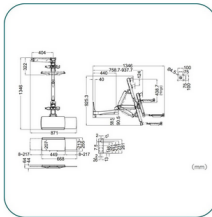

[Workstation Main Page](#)