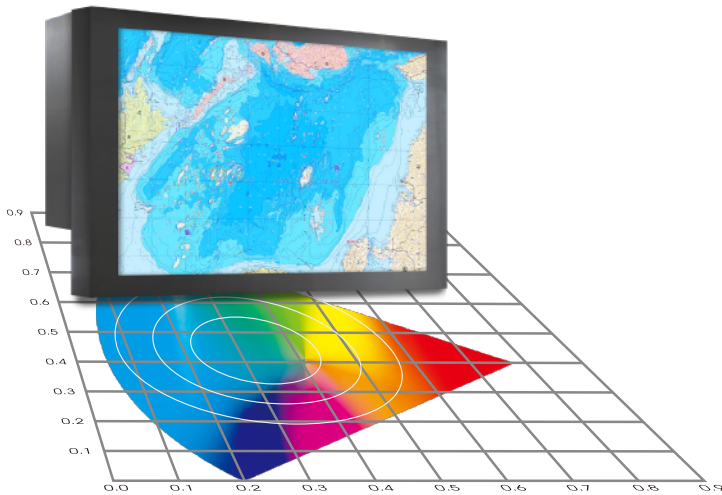

## Specification

Marine Grade Chassis, 17" LCD monitor, 1440 x 900, CCFL 300 nits, VGA input

Panel	Cell Type / Glass Surface	TFT LCD / Black Anti-Glare, low reflection coating	
	Aspect Ratio / Size	Wide / 17" viewable diagonal area	
	Active Area / Pixel Pitch	367.2(H) x 229.5(V) mm / 0.255(H) x 0.255(V) mm	
	Native Resolution / Colors	1440(H) x 900(V) / 262 K	
	Brightness / Contrast	300 cd/m <sup>2</sup> (typ) / 800 : 1	
	Response Time	≤ 8 ms	
	Viewing Angle (typical)	H.130° (- 65° ~ + 65°) , V. 100°(- 50° ~ + 50°)	
	Light Source	CCFL backlight, Long life, 50,000 hrs (typ)	
Input Sources	PC System	Signal	Analog RGB (0.7/1.0 V <sub>p-p</sub> , 75 ohms)
		Sync	Separate Sync, Composite Sync, Sync On Green
		Frequency	F <sub>h</sub> : 30 - 82KHz , F <sub>v</sub> : 50 -75Hz
Audio System	2W speaker x 2		
Input Terminals	1 x VGA (15 Pin Female D-Sub) , 1 x PC Audio (Stereo Headphone Jack) , 1 x DC Power Plug		
Convenient Features	Auto Calibration , Back Light Adjustment , Plug&Play (VESA DDC/CI, DDC 2B)		
	OSD Multi-Languages , Wall Mount Ready (VESA Dimension - please refer to Drawing)		
Power	9~36VDC wide voltage input (Isolated DC-DC voltage regulator built-in)		
Power Consumption	Operation / Power Saving	13.75 watt , < 1 watt (Support DPMS)	
Operating Condition	Temperature / Humidity	0°C ~ 50°C (32°F ~ 122°F) , 10% ~ 90% (no condensation)	
Storage Condition	Temperature / Humidity	- 20°C ~ 60°C (- 4°F ~ 140°F) , 10% ~ 90% (no condensation)	
Certification	FCC , CE		
Dimensions	Physical	Please refer to Drawing	
	Carton	W x H x D = TBD	
Weight	N.W. / G.W.	4.5 Kgs / 5.5 Kgs	
Container Loaded	20ft / 40ft / 40ft HQ	TBD (Sets , By pallet)	