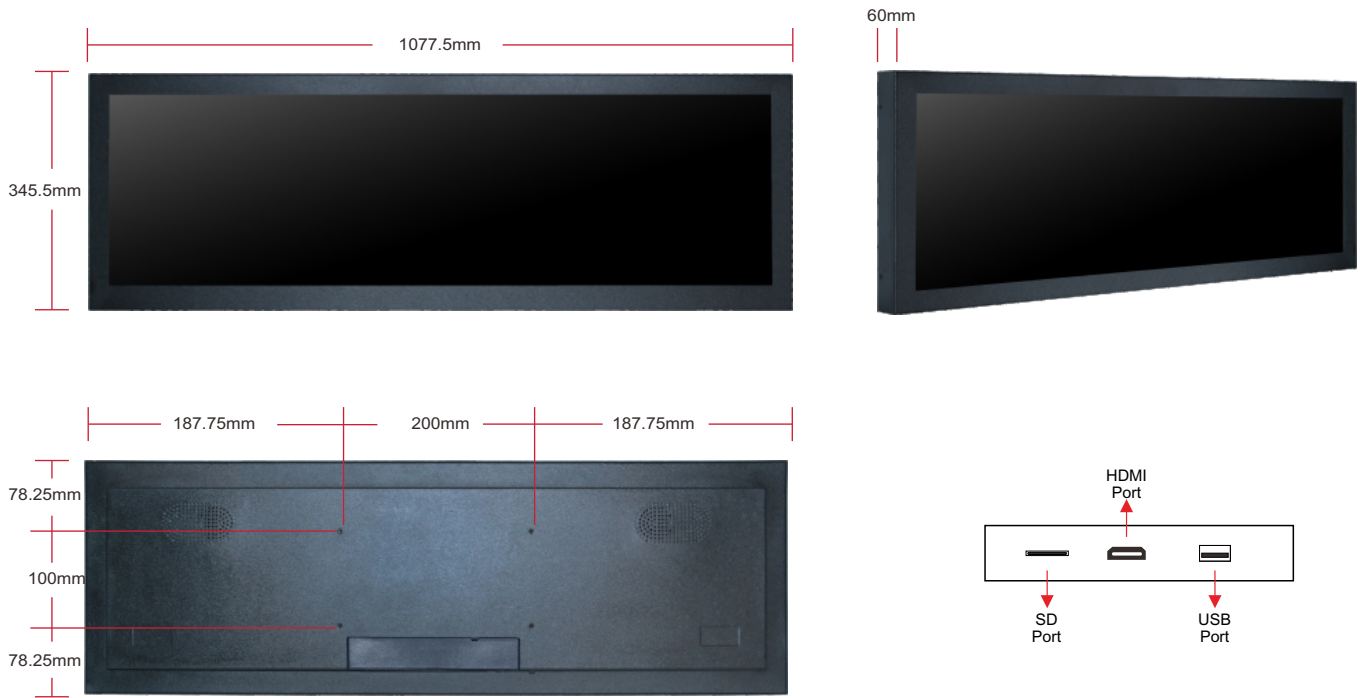

### Specifications

PANEL	Panel Model	41.5inch TFT LED	ON-SCREEN DISPLAY LANGUAGES	English, Chinese etc		
	Max Resolution	1920x540		POWER	Mains Power Consumption	DC 12V, 50-60 Hz 46 W
	Aspect Ratio	<16:6			SOUND	Built-in Speakers
	Pixel Pitch	0.53025*0.53025		DIMENSION & WEIGHT		Machine Size
	Viewing Angle	89/89/89/89			Machine Weight	9.8KG
	Contrast Ratio	3000:01			Carton Size	1190x140x425mmmm
	Brightness	700cd/m <sup>2</sup>			Carton Weight	11.2KG
	Response Time	6.5ms			Carton Size	1210x720x445mm(5PCS)
	Display Area (mm)	1018.01x285.5		Carton Weight	70KG	
	Panel Size(mm)	1057.5x326.5x29.6		OTHER	Regulatory Approvals	CE, FCC, ROHS
Screen Weight	4.2kg	Warranty	1 year warranty			
Lamp Type	WLED	ACCESSORIES	Included	Remote Control, Power Supply, CD, Screws, Lock Key		
INTERFACE	X1	HDMI port				
	X1	SD port				
	X1	USB port				
DESIGN	Color	Matte Black				
	Material	Metal				
EXTENDABLE FUNCTIONS	Motion Sensor	Options				
	Color	Options				
FUNCTION	Video Format	MPG, MPG-1, MPG-2, MPG-4, AVI, Mp4, MOV, FLV, 3GP, M2TS, MKV, RM				
	Audio/picture Format	MP3/JPEG, BMP, PNG				
	Memory Cards	Compact SD Card/USB flash drive				
	Screen Mode	Landscape & Portrait				
	Memory Protection	Autoupdate contents to SD card via USB drive				
	Timer Function	Auto Power on/off				
	Play Modes	Play videos automatically once power on and replay, Playlist function				
	Protect Function	Effectively prevent the player from being stolen in public place				
	Power Memory	Support program replaying from the setting time before the power failure				
	Slide Show	Support background music when playing picture				
	Interface Language	Support different languages (Chinese, English, etc.)				
	Scroll Caption	Support scrolling caption, effect index can be changed				
Calendar & time	Support checking calendar, adjusting time and displaying it on the screen on/off					