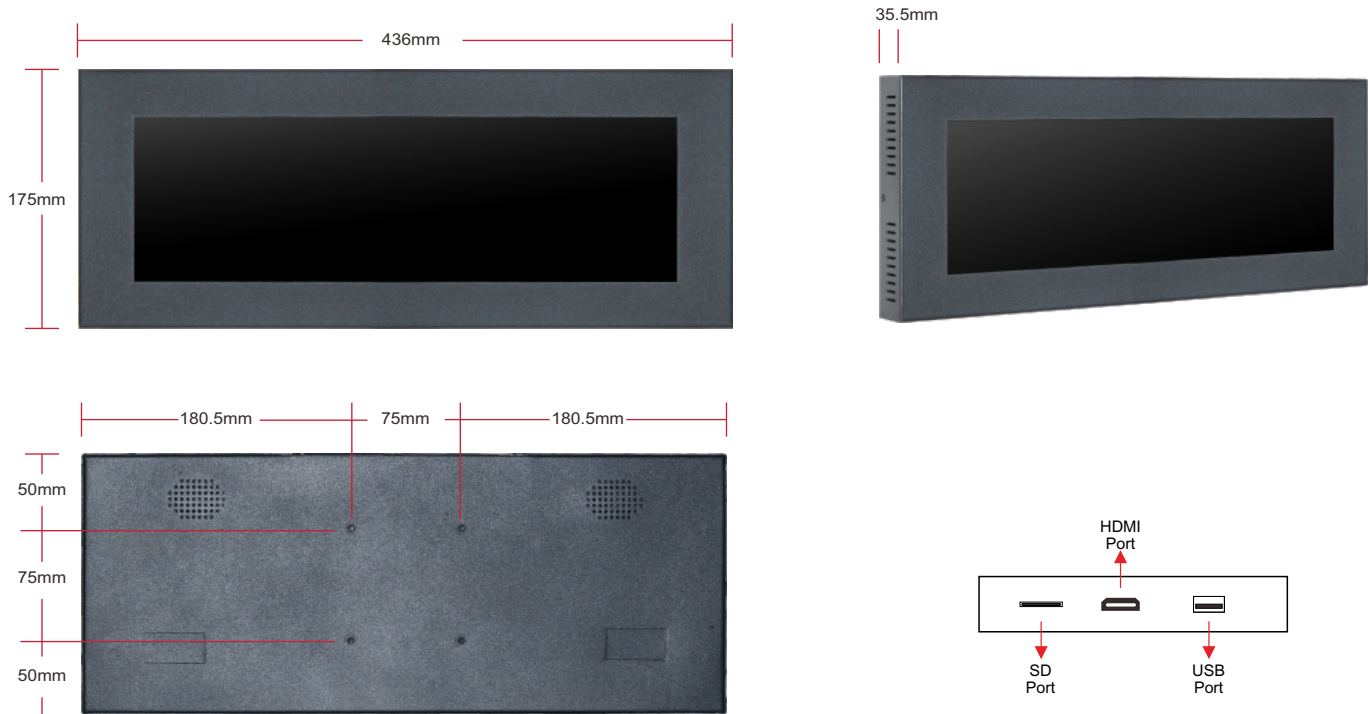

Application:

Security
Transportation
ATM Automation
Medical Equipment
Gaming Machine
Networking POS
General Application

Specifications

PANEL	Panel Model	14.9inch TFT LCD	ON-SCREEN DISPLAY LANGUAGES	English, Chinese etc		
	Max Resolution	1280x390		POWER	Mains Power Consumption	DC 12V, 50-60 Hz 15 W
	Aspect Ratio	>3:1			SOUND	Built-in Speakers
	Pixel Pitch	0.282x0.282		DIMENSION & WEIGHT		Machine Size
	Viewing Angle	70/70/50/70			Machine Weight	1.8KG
	Contrast Ratio	500:1			Carton Size	535x95x245mmmm
	Brightness	400cd/m ²			Carton Weight	2.5KG
	Response Time	30ms			Carton Size	555x500x265mm(5PCS)
	Display Area (mm)	360.94x109.98		Carton Weight	15.2KG	
	Panel Size(mm)	407.5x136 x20.5		OTHER	Regulatory Approvals	CE, FCC, ROHS
	Screen Weight	890g			Warranty	1 year warranty
	Lamp Type	WLED		ACCESSORIES	Included	Remote Control, Power Supply, CD, Screws, Lock Key
INTERFACE	X1	HDMI port				
	X1	SD port				
	X1	USB port				
DESIGN	Color	Matte Black				
	Material	Metal				
EXTENDABLE FUNCTIONS	Motion Sensor	Options				
	Color	Options				
FUNCTION	Video Format	MPG, MPG-1, MPG-2, MPG-4, AVI, Mp4, MOV, FLV, 3GP, M2TS, MKV, RM				
	Audio/picture Format	MP3/JPEG, BMP, PNG				
	Memory Cards	Compact SD Card/USB flash drive				
	Screen Mode	Landscape & Portrait				
	Memory Protection	Autoupdate contents to SD card via USB drive				
	Timer Function	Auto Power on/off				
	Play Modes	Play videos automatically once power on and replay, Playlist function				
	Protect Function	Effectively prevent the player from being stolen in public place				
	Power Memory	Support program replaying from the setting time before the power failure				
	Slide Show	Support background music when playing picture				
	Interface Language	Support different languages (Chinese, English, etc.)				
	Scroll Caption	Support scrolling caption, effect index can be changed				
Calendar & time	Support checking calendar, adjusting time and displaying it on the screen on/off					