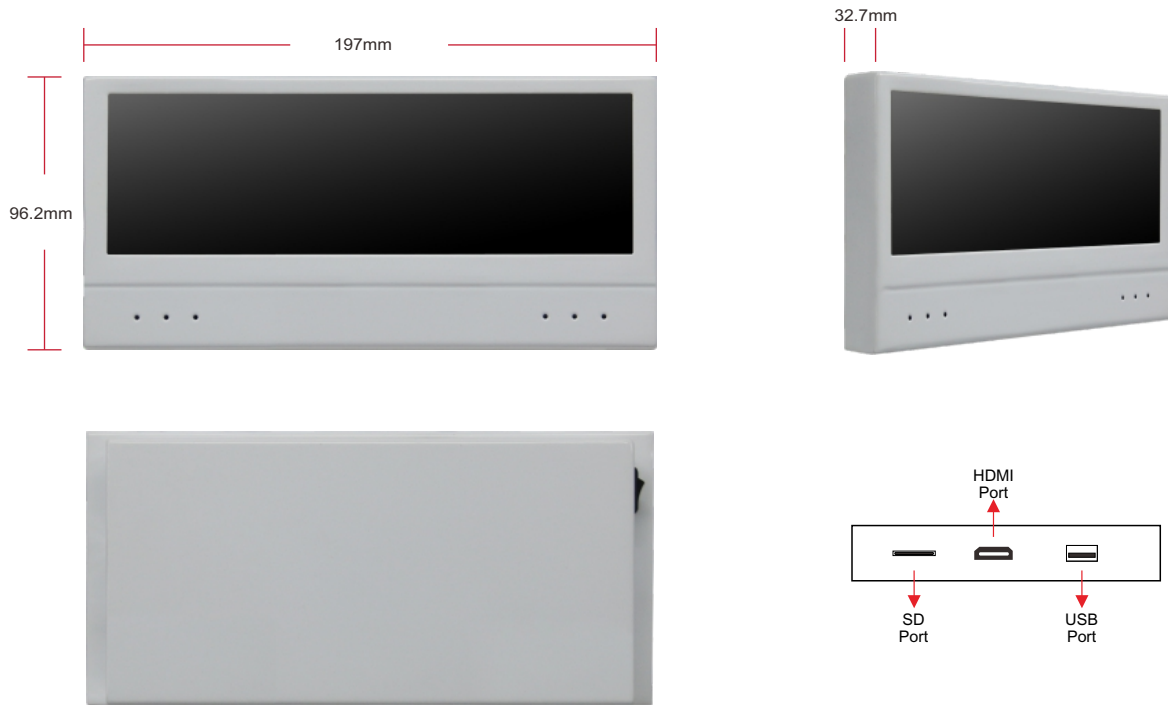

Specifications

PANEL	Panel Model	7inch TFT LCD	ON-SCREEN DISPLAY LANGUAGES	English, Chinese etc			
	Max Resolution	800x480		POWER	Mains Power Consumption	DC 12V, 50-60 Hz 3.6W	
	Aspect Ratio	16:09			SOUND	Built-in Speakers	2 x 5W
	Pixel Pitch	0.1905x0.1905		DIMENSION & WEIGHT		Machine Size	197x32.7x96.2mm
	Viewing Angle	80/80/80/80			Machine Weight	1.4KG	
	Contrast Ratio	750:1			Carton Size	325X208X60mm	
	Brightness	400cd/m²			Carton Weight	2.2KG	
	Response Time	25ms			Carton Size	430x372x325mm (10PCS)	
	Display Area (mm)	152.4x91.44			Carton Weight	13.2KG	
	Panel Size(mm)	170x111x8		OTHER	Regulatory Approvals	CE, FCC, ROHS	
Screen Weight	165g	Warranty	1 year warranty				
Lamp Type	WLED	ACCESSORIES	Included	Remote Control, Power Supply, CD, Screws, Lock Key			
INTERFACE	X1 HDMI port X1 SD port X1 USB port						
DESIGN	Color: Matte Black Material: Metal						
EXTENDABLE FUNCTIONS	Motion Sensor: Options Color: Options						
FUNCTION	Video Format: MPG, MPG-1, MPG-2, MPG-4, AVI, Mp4, MOV, FLV, 3GP, M2TS, MKV, RM Audio/picture Format: MP3/JPEG, BMP, PNG Memory Cards: Compact SD Card/USB flash drive Screen Mode: Landscape & Portrait Memory Protection: Autoupdate contents to SD card via USB drive Timer Function: Auto Power on/off Play Modes: Play videos automatically once power on and replay, Playlist function Protect Function: Effectively prevent the player from being stolen in public place Power Memory: Support program replaying from the setting time before the power failure Slide Show: Support background music when playing picture Interface Language: Support different languages (Chinese, English, etc.) Scroll Caption: Support scrolling caption, effect index can be changed Calendar & time: Support checking calendar, adjusting time and displaying it on the screen on/off