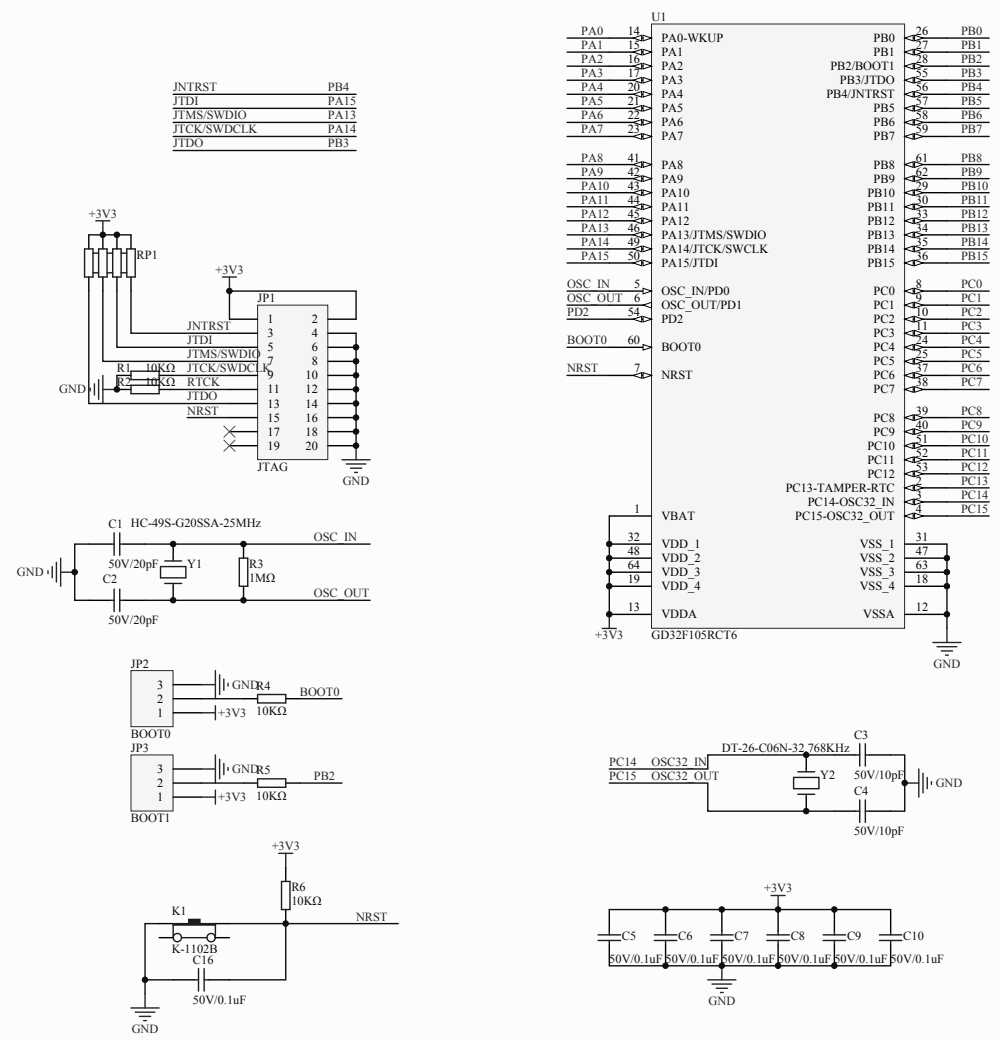

Company Name: GigaDevice		
File Name: MCU		
Revision: 1.0	Date: 2013-8-20	Author: XuFei