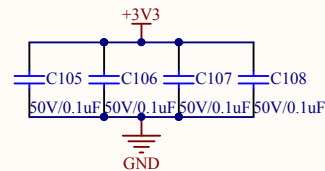

Extension Pin

Company Name: GigaDevice		
File Name: Extension		
Revision: 1.0	Data: 2013-9-13	Author: XuFei

MCU SWD

Reset

Company Name: GigaDevice

File Name: GDLink

Revision: 1.0

Data: 2015-01-09