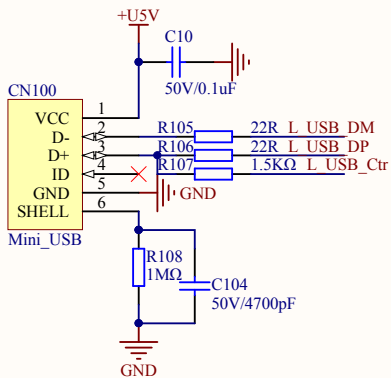

Extension Pin

Company Name: GigaDevice		
File Name: Extension		
Revision: 1.0	Data: 2013-9-13	Author: XuFei

MCU SWD

Reset

Company Name: GigaDevice

File Name: GDLink

Revision: 1.0

Data: 2015-01-09