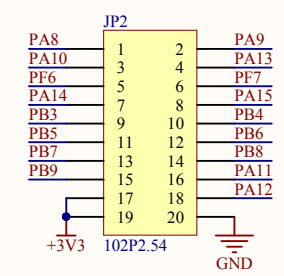

Extension Pin

Company Name: GigaDevice		
File Name: Extension		
Revision: 1.0	Data: 2013-9-13	Author: XuFei

MCU SWD

Reset

Company Name: GigaDevice

File Name: GDLink

Revision: 1.0

Data: 2015-01-09