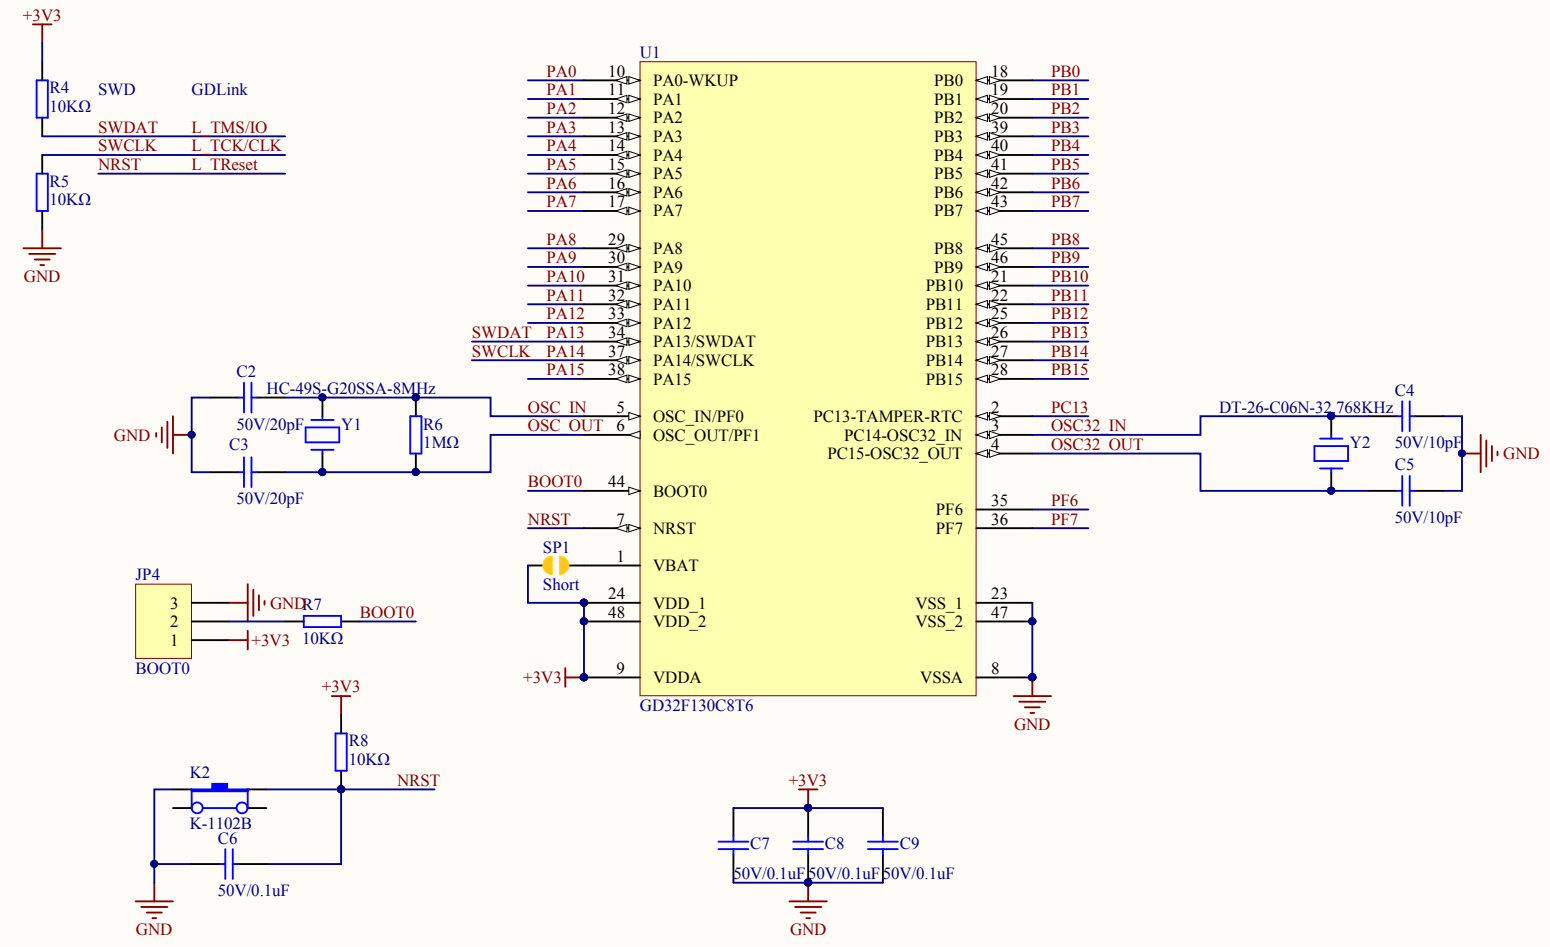

Extension Pin

Company Name: GigaDevice		
File Name: Extension		
Revision: 1.0	Data: 2013-9-13	Author: XuFei

MCU SWD

Reset

Company Name: GigaDevice

File Name: GDLink

Revision: 1.0

Data: 2015-01-09

Author: XuFei

A

B

C

D

Company Name: GigaDevice		
File Name: MCU		
Revision: 1.1	Data: 2015-3	Author: XuFei

Company Name: GigaDevice		
File Name: Power		
Revision: 1.1	Data: 2015-07	Author: XuFei