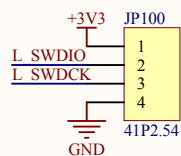

Extension Pin

Company Name: GigaDevice		
File Name: Extension		
Revision: 1.0	Data: 2013-9-13	Author: XuFei

MCU SWD

Reset

Company Name: GigaDevice

File Name: GDLink

Revision: 1.0

Data: 2015-01-09