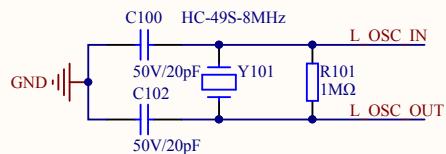

Extension Pin

Company Name: GigaDevice		
File Name: Extension		
Revision: 1.0	Data: 2013-9-13	Author: XuFei

MCU SWD

Reset

Company Name: GigaDevice

File Name: GDLink

Revision: 1.0

Data: 2015-01-09