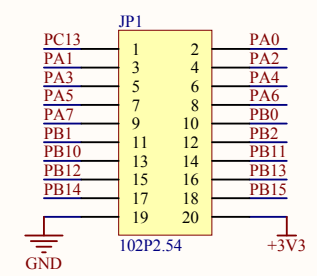

Extension Pin

Company Name: GigaDevice		
File Name: Extension		
Revision: 1.0	Data: 2013-9-13	Author: XuFei

MCU SWD

Reset

Company Name: GigaDevice

File Name: GDLink

Revision: 1.0

Data: 2015-01-09