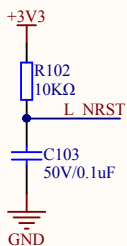

Extension Pin

Company Name: GigaDevice		
File Name: Extension		
Revision: 1.0	Data: 2013-9-13	Author: XuFei

MCU SWD

Reset

Company Name: GigaDevice

File Name: GDLink

Revision: 1.0

Data: 2015-01-09