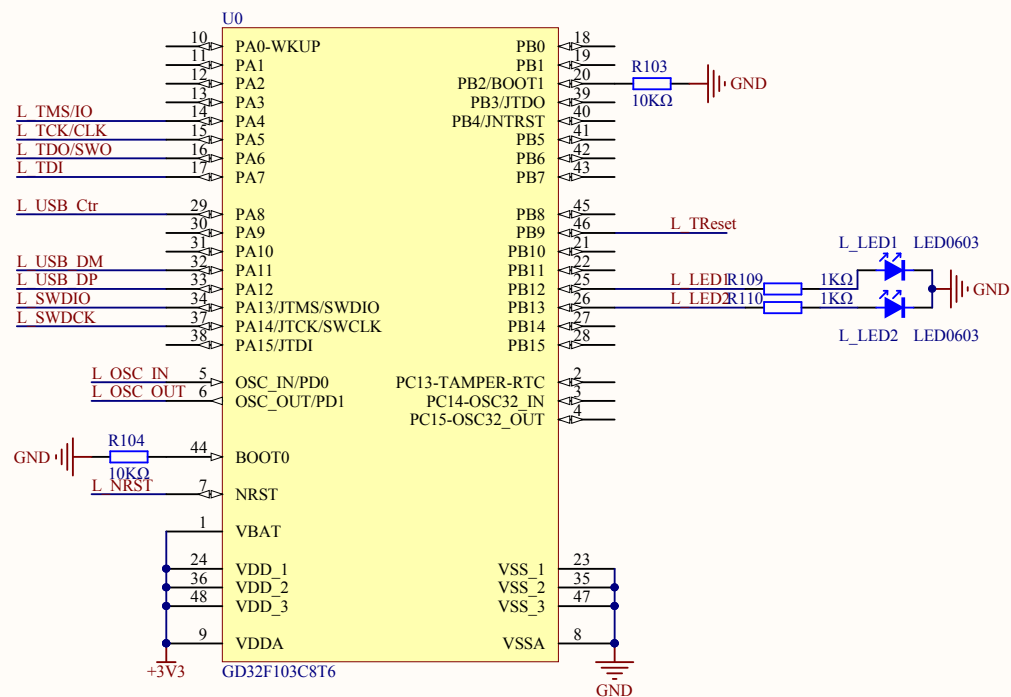

Extension Pin

Company Name: GigaDevice		
File Name: Extension		
Revision: 1.0	Data: 2013-9-13	Author: XuFei

MCU SWD

Reset

Company Name: GigaDevice

File Name: GDLink

Revision: 1.0

Data: 2015-01-09

Author: XuFei

A

B

C

D

Company Name: GigaDevice		
File Name: MCU		
Revision: 1.1	Data: 2015-3	Author: XuFei

Company Name: GigaDevice		
File Name: Power		
Revision: 1.1	Data: 2015-07	Author: XuFei