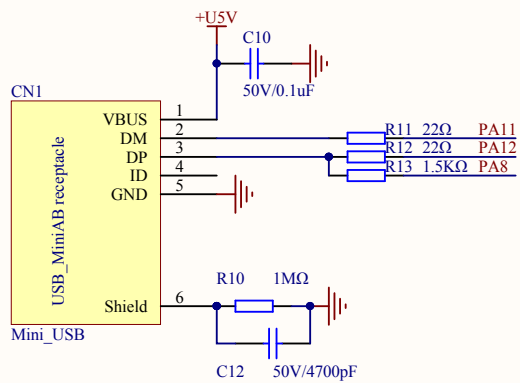

### MCU SWD

### Reset

Company Name: GigaDevice

File Name: GDLink

Revision: 1.0

Data: 2015-01-09

Author: XuFei

<b>Company Name: GigaDevice</b>		
<b>File Name: MCU</b>		
Revision: 1.1	Data: 2015-3	Author: XuFei

<b>Company Name: GigaDevice</b>		
<b>File Name: Power</b>		
Revision: 1.0	Data: 2013-9-13	Author: XuFei