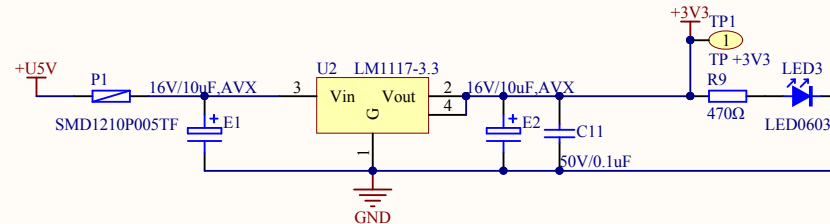

### Reset

Company Name: GigaDevice

File Name: GDLink

Revision: 1.0

Data: 2015-01-09

Author: XuFei

<b>Company Name: GigaDevice</b>		
<b>File Name: MCU</b>		
Revision: 1.1	Data: 2015-3	Author: XuFei

<b>Company Name: GigaDevice</b>		
<b>File Name: Power</b>		
Revision: 1.0	Data: 2013-9-13	Author: XuFei