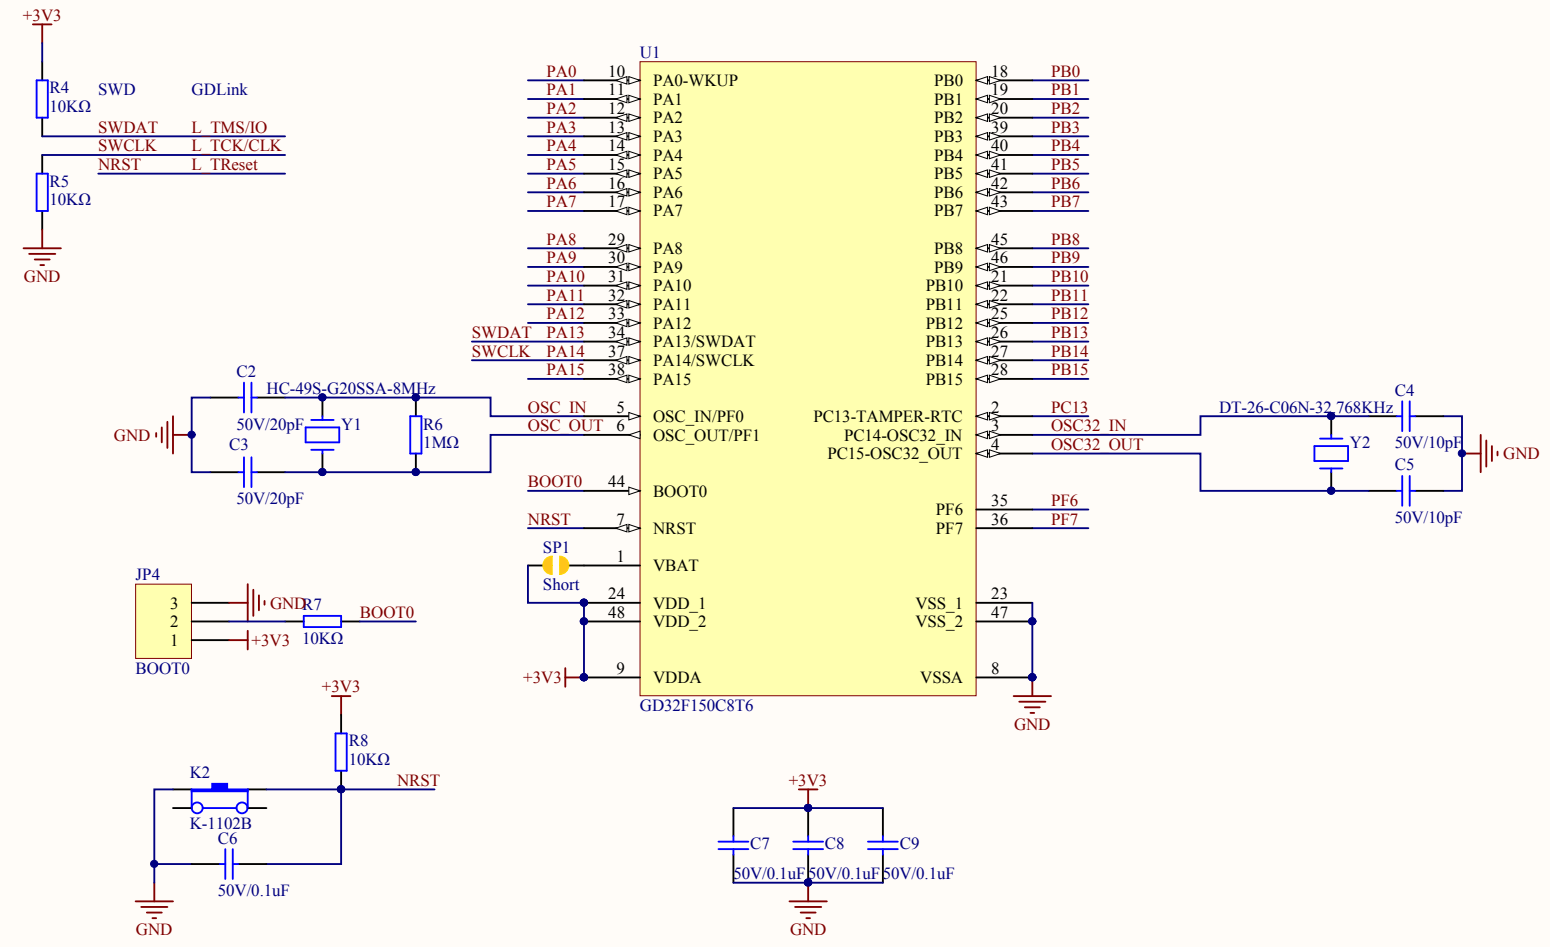

### Reset

Company Name: GigaDevice

File Name: GDLink

Revision: 1.0

Data: 2015-01-09

Author: XuFei

<b>Company Name: GigaDevice</b>		
<b>File Name: MCU</b>		
Revision: 1.1	Data: 2015-3	Author: XuFei

<b>Company Name: GigaDevice</b>		
<b>File Name: Power</b>		
Revision: 1.0	Data: 2013-9-13	Author: XuFei