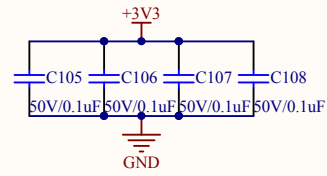

Extension Pin

Company Name: GigaDevice		
File Name: Extension		
Revision: 1.0	Data: 2013-9-13	Author: XuFei

MCU SWD

Reset

Company Name: GigaDevice

File Name: GDLink

Revision: 1.0

Data: 2015-01-09