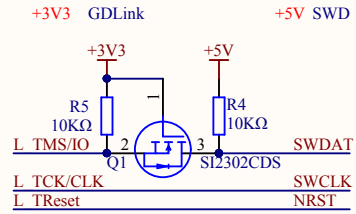

Company Name: GigaDevice		
File Name: MCU		
Revision: 1.0	Data: 2016-2	Author: XuFei