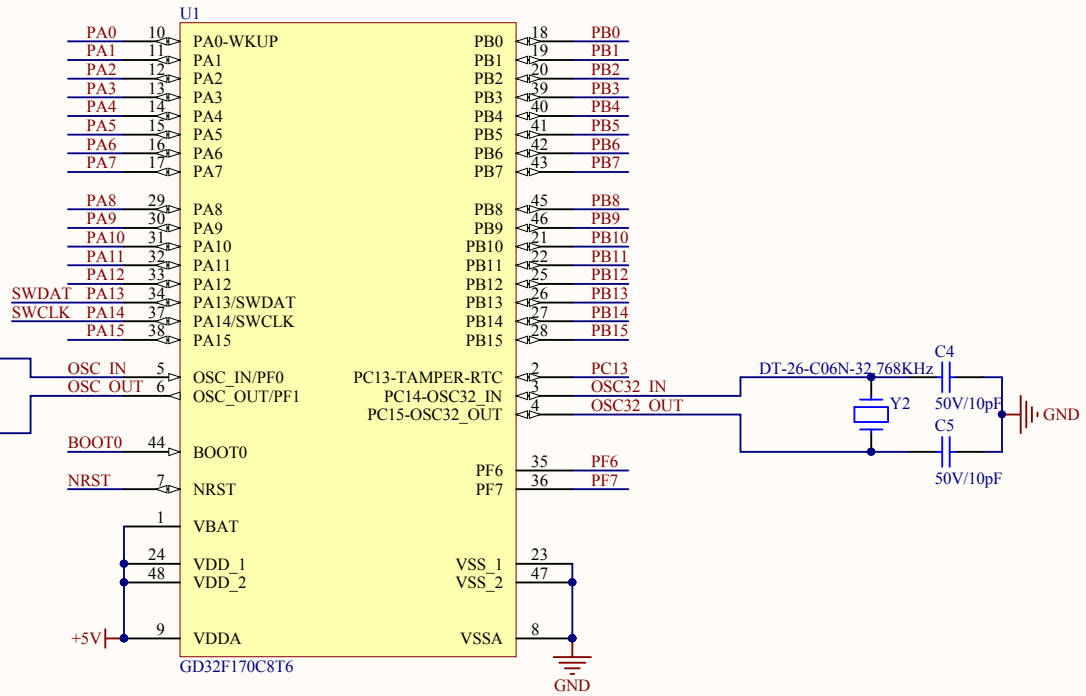

Extension Pin

Company Name: GigaDevice		
File Name: Extension		
Revision: 1.0	Data: 2013-9-13	Author: XuFei

MCU SWD

Reset

Company Name: GigaDevice

File Name: GDLink

Revision: 1.0

Data: 2015-01-09

Author: XuFei

Company Name: GigaDevice		
File Name: MCU		
Revision: 1.0	Data: 2016-2	Author: XuFei

Company Name: GigaDevice		
File Name: Power		
Revision: 1.1	Data: 2015-07	Author: XuFei