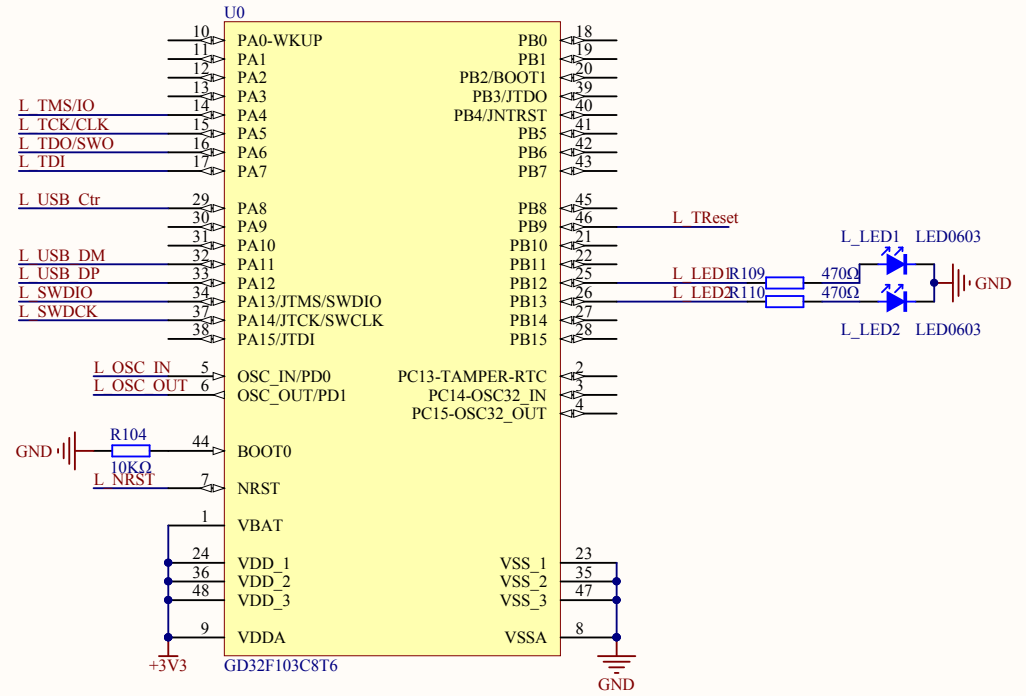

Extension Pin

Company Name: GigaDevice		
File Name: Extension		
Revision: 1.0	Data: 2013-9-13	Author: XuFei

MCU SWD

Reset

Company Name: GigaDevice

File Name: GDLink

Revision: 1.0

Data: 2015-01-09

Author: XuFei

Company Name: GigaDevice		
File Name: MCU		
Revision: 1.0	Data: 2016-2	Author: XuFei

Company Name: GigaDevice		
File Name: Power		
Revision: 1.1	Data: 2015-07	Author: XuFei