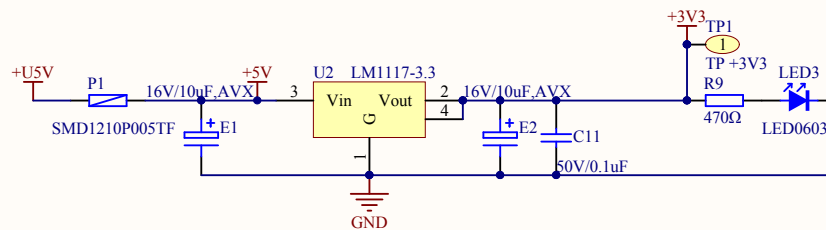

Company Name: GigaDevice		
File Name: Power		
Revision: 1.1	Data: 2015-07	Author: XuFei