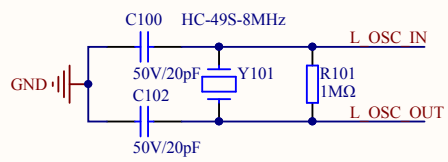

Extension Pin

Company Name: GigaDevice		
File Name: Extension		
Revision: 1.0	Data: 2013-9-13	Author: XuFei

MCU SWD

Reset

Company Name: GigaDevice

File Name: GDLink

Revision: 1.0

Data: 2015-01-09