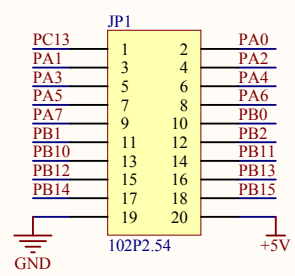

Extension Pin

Company Name: GigaDevice		
File Name: Extension		
Revision: 1.0	Data: 2013-9-13	Author: XuFei

MCU SWD

Reset

Company Name: GigaDevice

File Name: GDLink

Revision: 1.0

Data: 2015-01-09