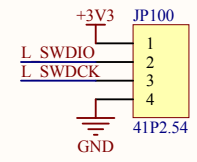

Extension Pin

Company Name: GigaDevice		
File Name: Extension		
Revision: 1.0	Data: 2013-9-13	Author: XuFei

MCU SWD

Reset

Company Name: GigaDevice

File Name: GDLink

Revision: 1.0

Data: 2015-01-09