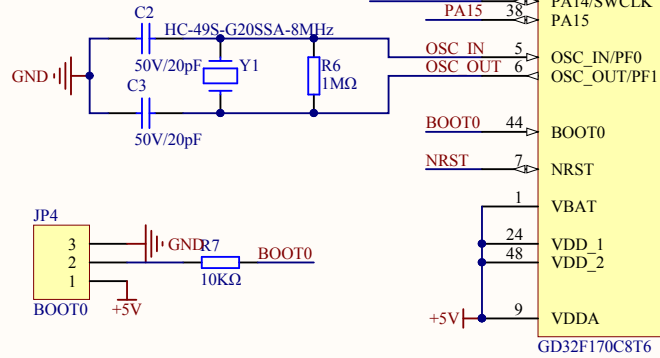

Company Name: GigaDevice		
File Name: MCU		
Revision: 1.0	Data: 2016-2	Author: XuFei