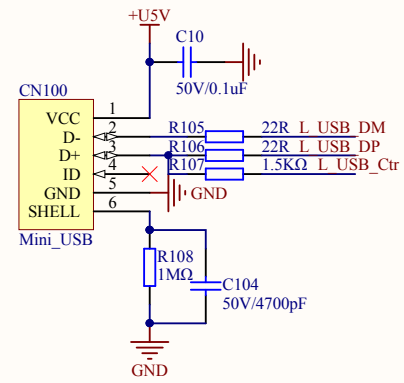

Extension Pin

Company Name: GigaDevice		
File Name: Extension		
Revision: 1.0	Data: 2013-9-13	Author: XuFei

MCU SWD

Reset

Company Name: GigaDevice

File Name: GDLink

Revision: 1.0

Data: 2015-01-09