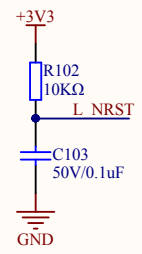

Extension Pin

Company Name: GigaDevice		
File Name: Extension		
Revision: 1.0	Data: 2013-9-13	Author: XuFei

MCU SWD

Reset

Company Name: GigaDevice

File Name: GDLink

Revision: 1.0

Data: 2015-01-09