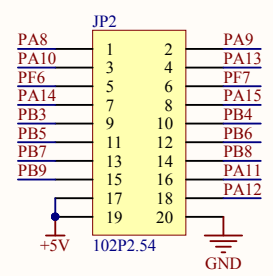

Extension Pin

Company Name: GigaDevice		
File Name: Extension		
Revision: 1.0	Data: 2013-9-13	Author: XuFei

MCU SWD

Reset

Company Name: GigaDevice

File Name: GDLink

Revision: 1.0

Data: 2015-01-09