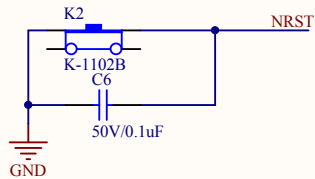

Company Name: GigaDevice		
File Name: MCU		
Revision: 1.0	Data: 2016-2	Author: XuFei