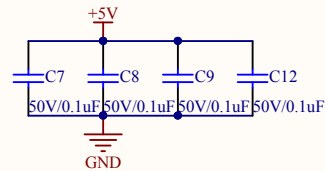

Company Name: GigaDevice		
File Name: MCU		
Revision: 1.0	Data: 2016-2	Author: XuFei