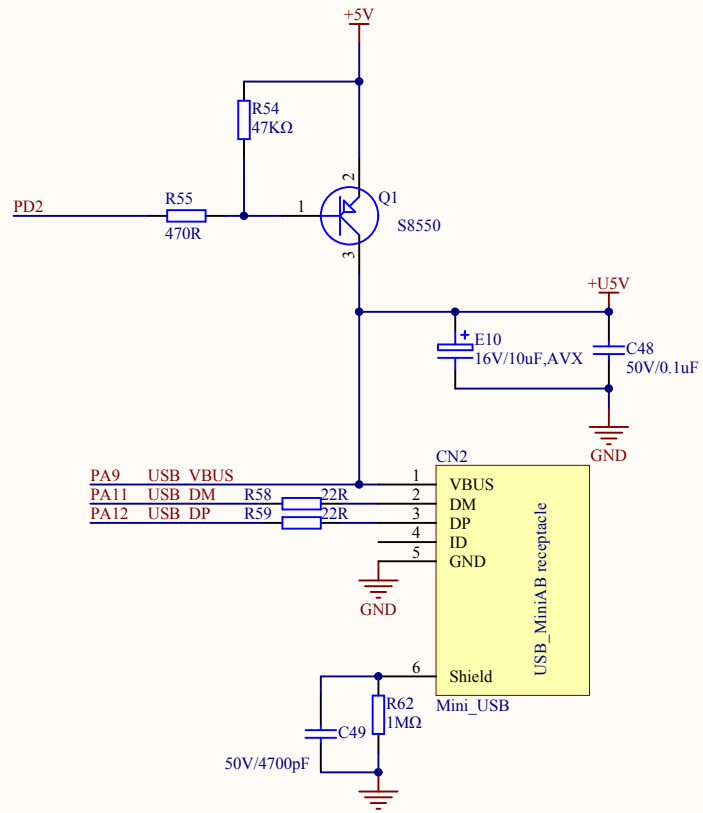

File Name: GDLink

Revision: 1.0

Data: 2015-01-09

Author: XuFei

Company Name: GigaDevice		
File Name: Power		
Revision: 1.0	Data: 2017-4	Author: XuFei

Company Name: GigaDevice		
File Name: USB		
Revision: 1.1	Data: 2017-4	Author: Xufei

GD32305R-START
2017-4 V1.0

GD-Link

CN100