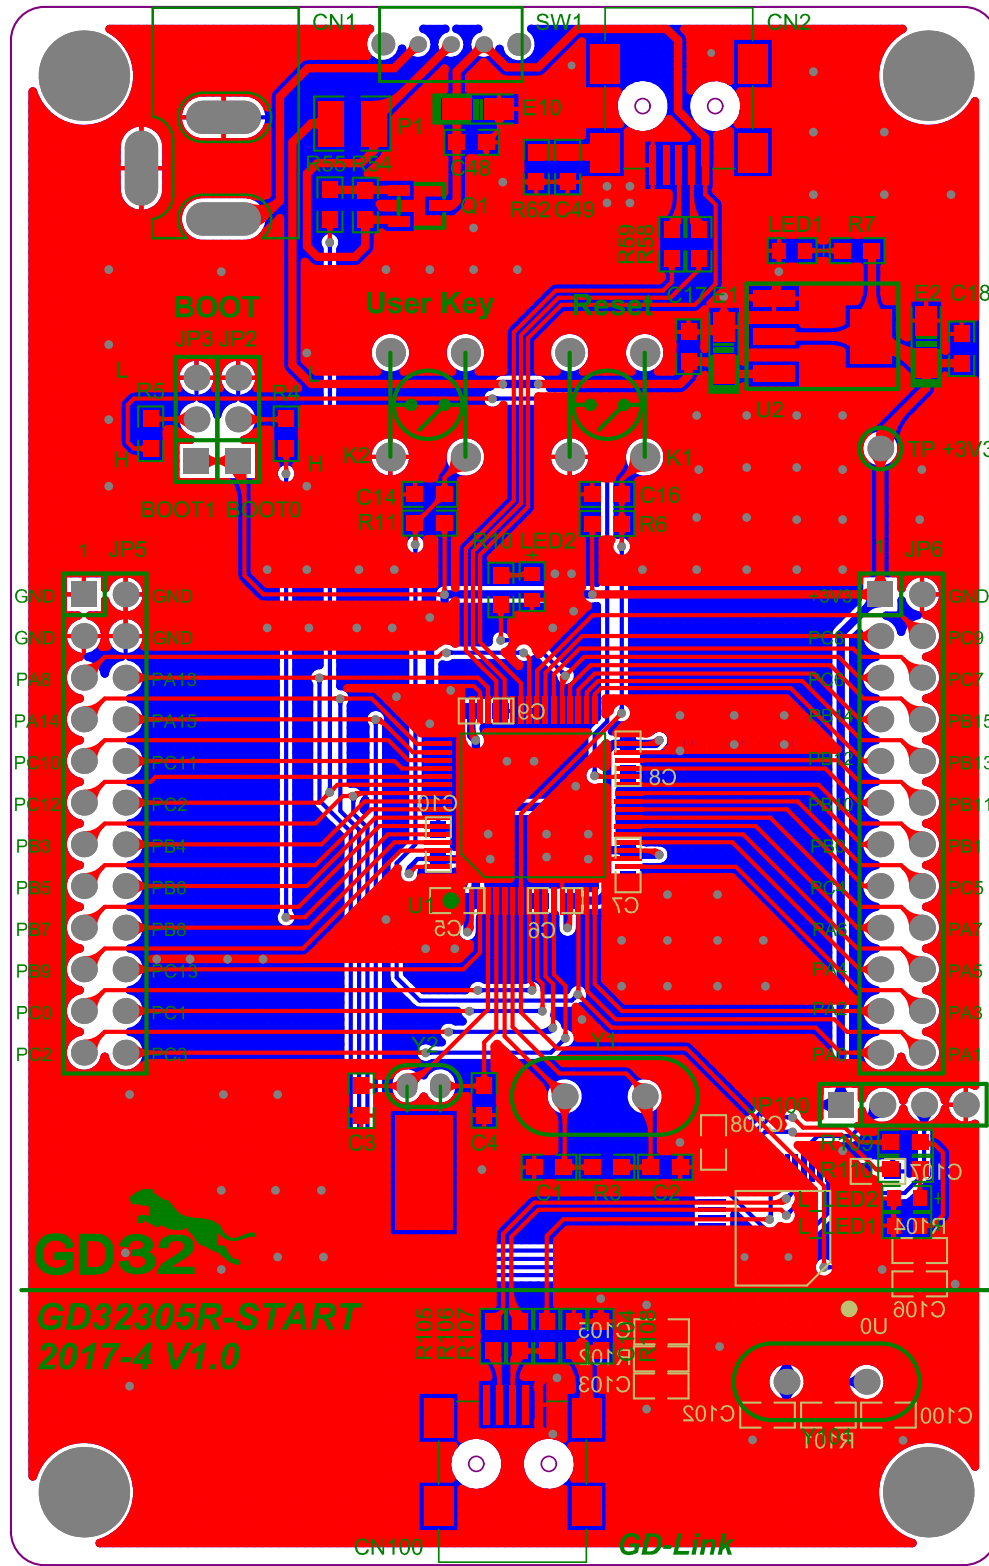

C

C

D

D

LED

KEY

Extension Pin

Company Name: GigaDevice		
File Name: Extension		
Revision: 1.0	Data: 2017-4	Author: XuFei

File Name: GDLink

Revision: 1.0

Data: 2015-01-09

Author: XuFei

Company Name: GigaDevice		
File Name: Power		
Revision: 1.0	Data: 2017-4	Author: XuFei

Company Name: GigaDevice		
File Name: USB		
Revision: 1.1	Data: 2017-4	Author: Xufei

GD32305R-START
2017-4 V1.0

GD-Link

CN100