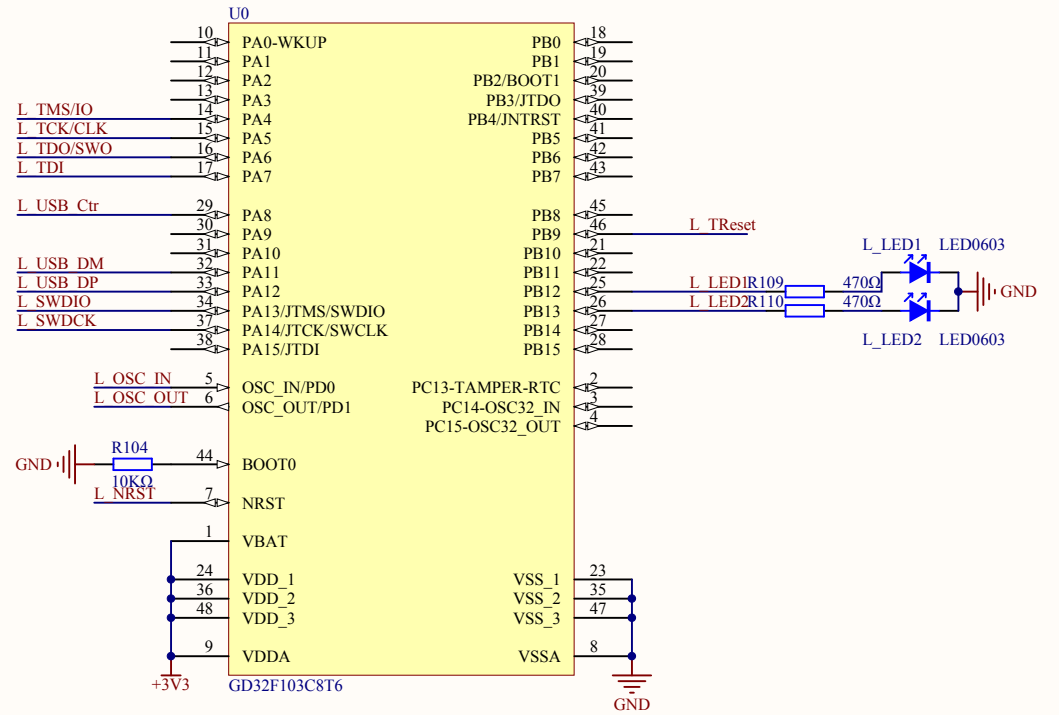

1

2

3

4

MCU SWD

HSE

Reset

Company Name: GigaDevice