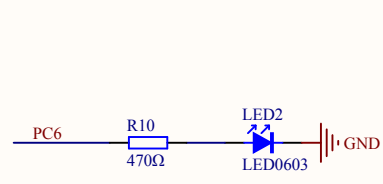

1

2

3

4

A

A

B

B

C

C

D

D

LED

KEY

Extension Pin

Company Name: GigaDevice		
File Name: Extension		
Revision: 1.0	Data: 2017-4	Author: XuFei