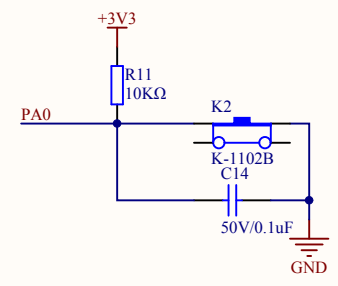

C

C

D

D

LED

KEY

Extension Pin

Company Name: GigaDevice		
File Name: Extension		
Revision: 1.0	Data: 2017-4	Author: XuFei