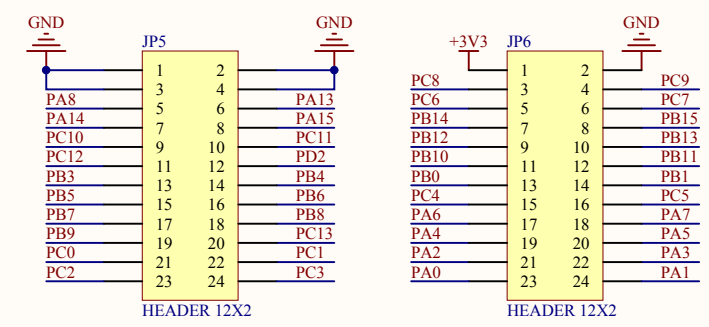

C

C

D

D

LED

KEY

Extension Pin

Company Name: GigaDevice		
File Name: Extension		
Revision: 1.0	Data: 2017-4	Author: XuFei