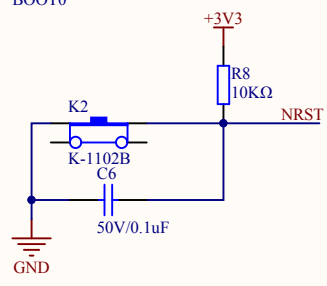

MCU SWD

HSE

Reset

Company Name: GigaDevice		
File Name: GDLink		
Revision: 1.0	Data: 2015-01-09	Author: XuFei

Company Name: GigaDevice		
File Name: MCU		
Revision: 1.0	Data: 2017-5	Author: XuFei

Company Name: GigaDevice		
File Name: Power		
Revision: 1.0	Data: 2017-5	Author: XuFei