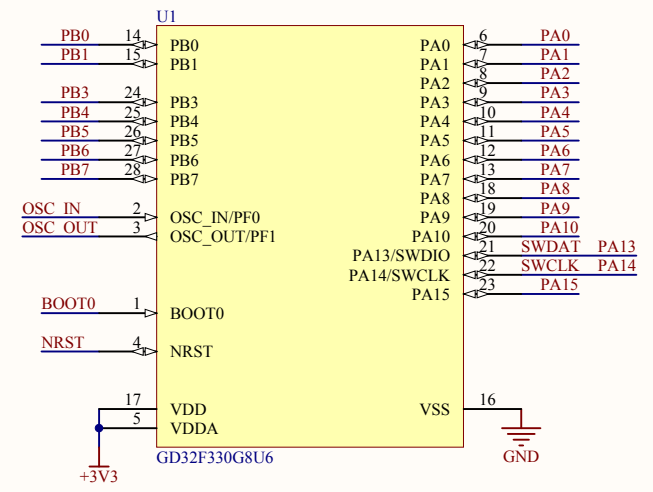

MCU SWD

HSE

Reset

Company Name: GigaDevice		
File Name: GDLink		
Revision: 1.0	Data: 2015-01-09	Author: XuFei

Company Name: GigaDevice		
File Name: MCU		
Revision: 1.0	Data: 2017-5	Author: XuFei

Company Name: GigaDevice		
File Name: Power		
Revision: 1.0	Data: 2017-5	Author: XuFei