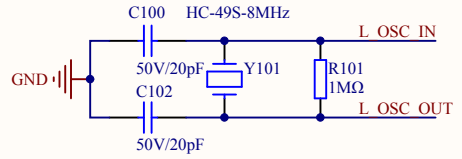

MCU SWD

HSE

Reset

Company Name: GigaDevice		
File Name: GDLink		
Revision: 1.0	Data: 2015-01-09	Author: XuFei