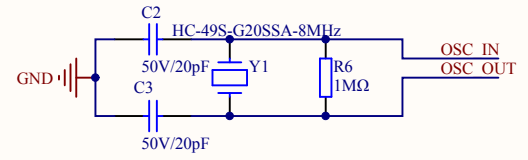

MCU SWD

HSE

Reset

Company Name: GigaDevice		
File Name: GDLink		
Revision: 1.0	Data: 2015-01-09	Author: XuFei

Company Name: GigaDevice		
File Name: MCU		
Revision: 1.0	Data: 2017-5	Author: XuFei

Company Name: GigaDevice		
File Name: Power		
Revision: 1.0	Data: 2017-5	Author: XuFei