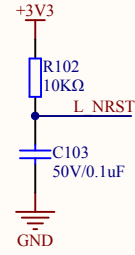

Reset

Company Name: GigaDevice		
File Name: GDLink		
Revision: 1.0	Data: 2015-01-09	Author: XuFei