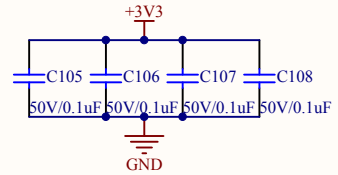

Reset

Company Name: GigaDevice		
File Name: GDLink		
Revision: 1.0	Data: 2015-01-09	Author: XuFei