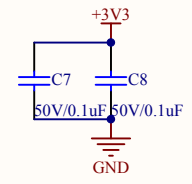

MCU SWD

HSE

Reset

Company Name: GigaDevice		
File Name: GDLink		
Revision: 1.0	Data: 2015-01-09	Author: XuFei

Company Name: GigaDevice		
File Name: MCU		
Revision: 1.0	Data: 2017-5	Author: XuFei

Company Name: GigaDevice		
File Name: Power		
Revision: 1.0	Data: 2017-5	Author: XuFei