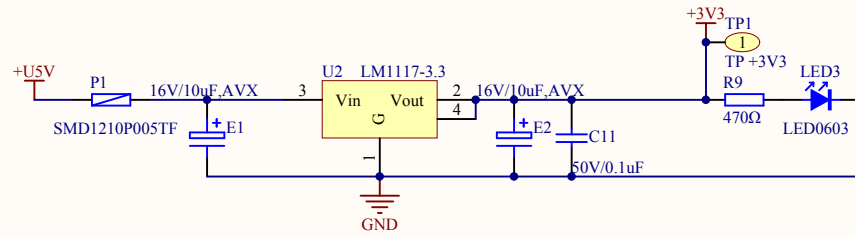

MCU SWD

HSE

Reset

Company Name: GigaDevice		
File Name: GDLink		
Revision: 1.0	Data: 2015-01-09	Author: XuFei

Company Name: GigaDevice		
File Name: MCU		
Revision: 1.0	Data: 2017-5	Author: XuFei

Company Name: GigaDevice		
File Name: Power		
Revision: 1.0	Data: 2017-5	Author: XuFei