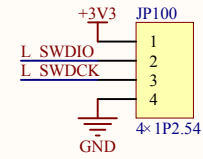

MCU SWD

HSE

Reset

Company Name: GigaDevice		
File Name: GDLink		
Revision: 1.0	Data: 2015-01-09	Author: XuFei