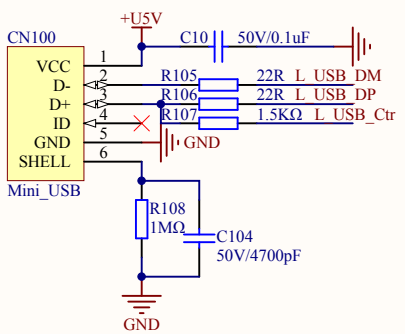

Reset

Company Name: GigaDevice		
File Name: GDLink		
Revision: 1.0	Data: 2015-01-09	Author: XuFei