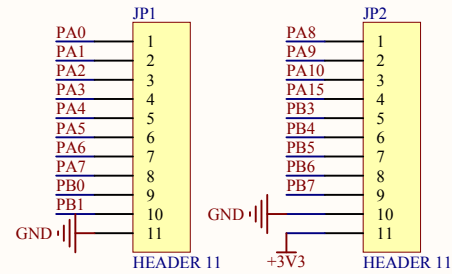

LED

KEY

Extension Pin

Company Name: GigaDevice

File Name: Extension

Revision: 1.0

Data: 2017-5

Author: XuFei