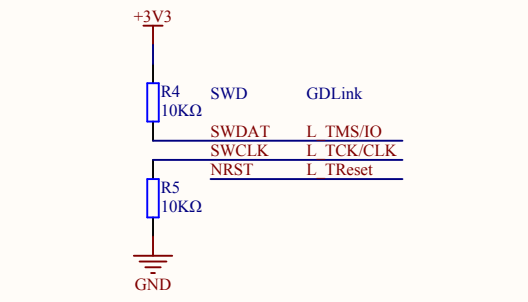

MCU SWD

HSE

Reset

Company Name: GigaDevice		
File Name: GDLink		
Revision: 1.0	Data: 2015-01-09	Author: XuFei

Company Name: GigaDevice		
File Name: MCU		
Revision: 1.0	Data: 2017-5	Author: XuFei

Company Name: GigaDevice		
File Name: Power		
Revision: 1.0	Data: 2017-5	Author: XuFei