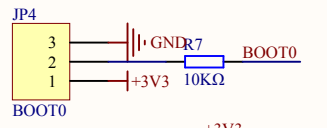

MCU SWD

HSE

Reset

Company Name: GigaDevice		
File Name: GDLink		
Revision: 1.0	Data: 2015-01-09	Author: XuFei

Company Name: GigaDevice		
File Name: MCU		
Revision: 1.0	Data: 2017-5	Author: XuFei

Company Name: GigaDevice		
File Name: Power		
Revision: 1.0	Data: 2017-5	Author: XuFei