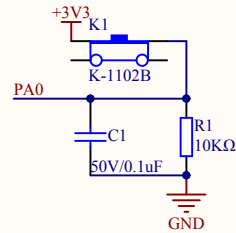

LED

KEY

Extension Pin

Company Name: GigaDevice

File Name: Extension

Revision: 1.0

Data: 2017-5

Author: XuFei