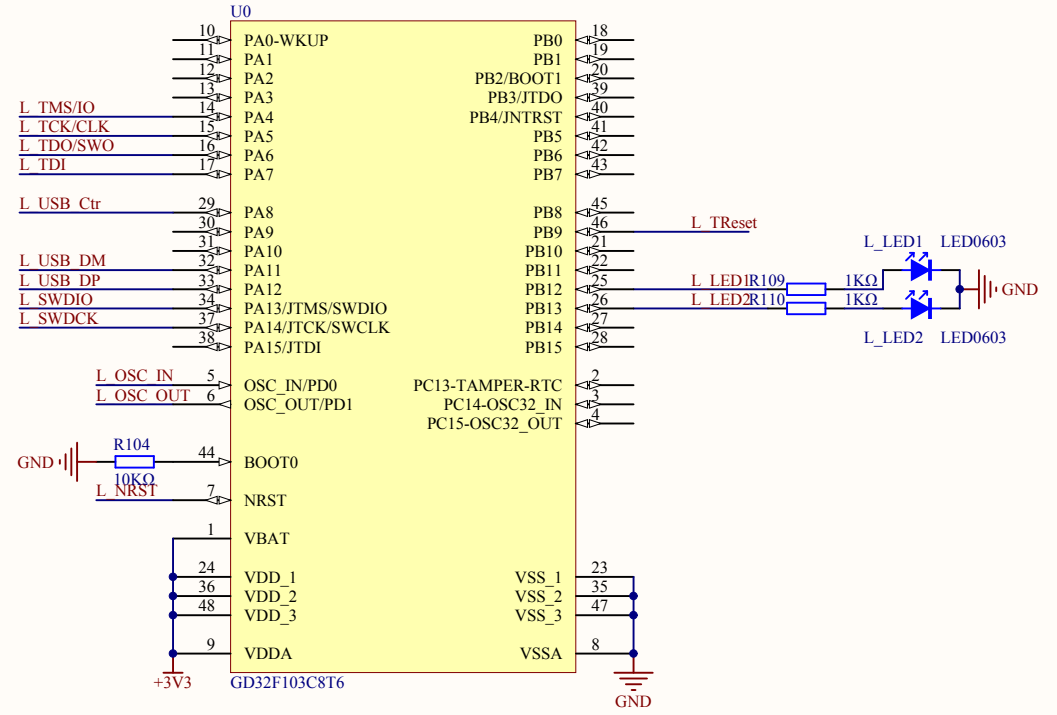

LED

KEY

Extension Pin

Company Name: GigaDevice

File Name: Extension

Revision: 1.0

Data: 2017-5

Author: XuFei

MCU SWD

HSE

Reset

Company Name: GigaDevice		
File Name: GDLink		
Revision: 1.0	Data: 2015-01-09	Author: XuFei

Company Name: GigaDevice		
File Name: MCU		
Revision: 1.0	Data: 2017-5	Author: XuFei

Company Name: GigaDevice		
File Name: Power		
Revision: 1.0	Data: 2017-5	Author: XuFei