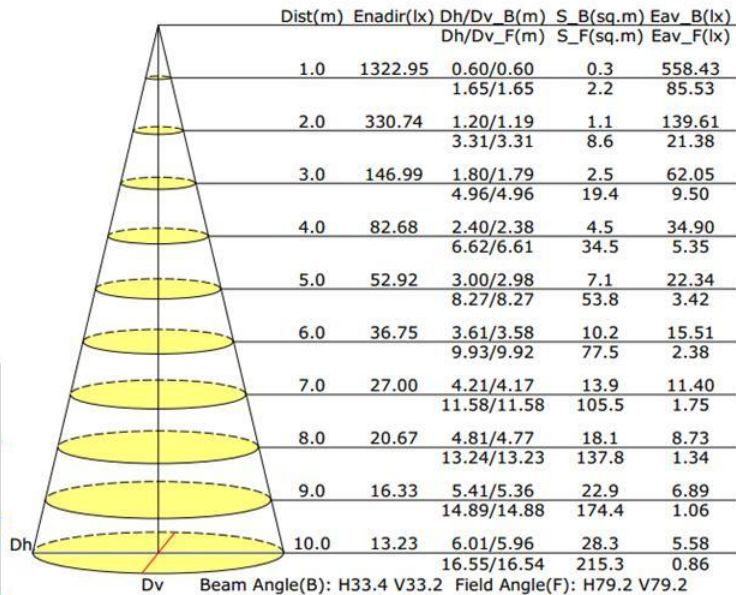

Dv Beam Angle(B): H10.5 V10.5 Field Angle(F): H20.2 V21.4

产品规格书 Product Specification

Optical Specification :

CLL022: LES 11mm

GLA-8320

FWHM 15.5°

Luminous Intensity Distribution Curve(cd/klm)

Illuminance at a Distance

产品规格书 Product Specification

Optical Specification :

CLL022: LES 11mm

GLA-8330
FWHM 33.2°

Luminous Intensity Distribution Curve(cd/klm)

Illuminance at a Distance

产品规格书 Product Specification

Package Specifications

Item	Quantity	Total	Size	G.W
Small box	54pcs	54pcs	32*24.5*12.3 cm	3.00
Outer box	6 small/outer box	324pcs	51x34x41cm	19.15

Packing Details