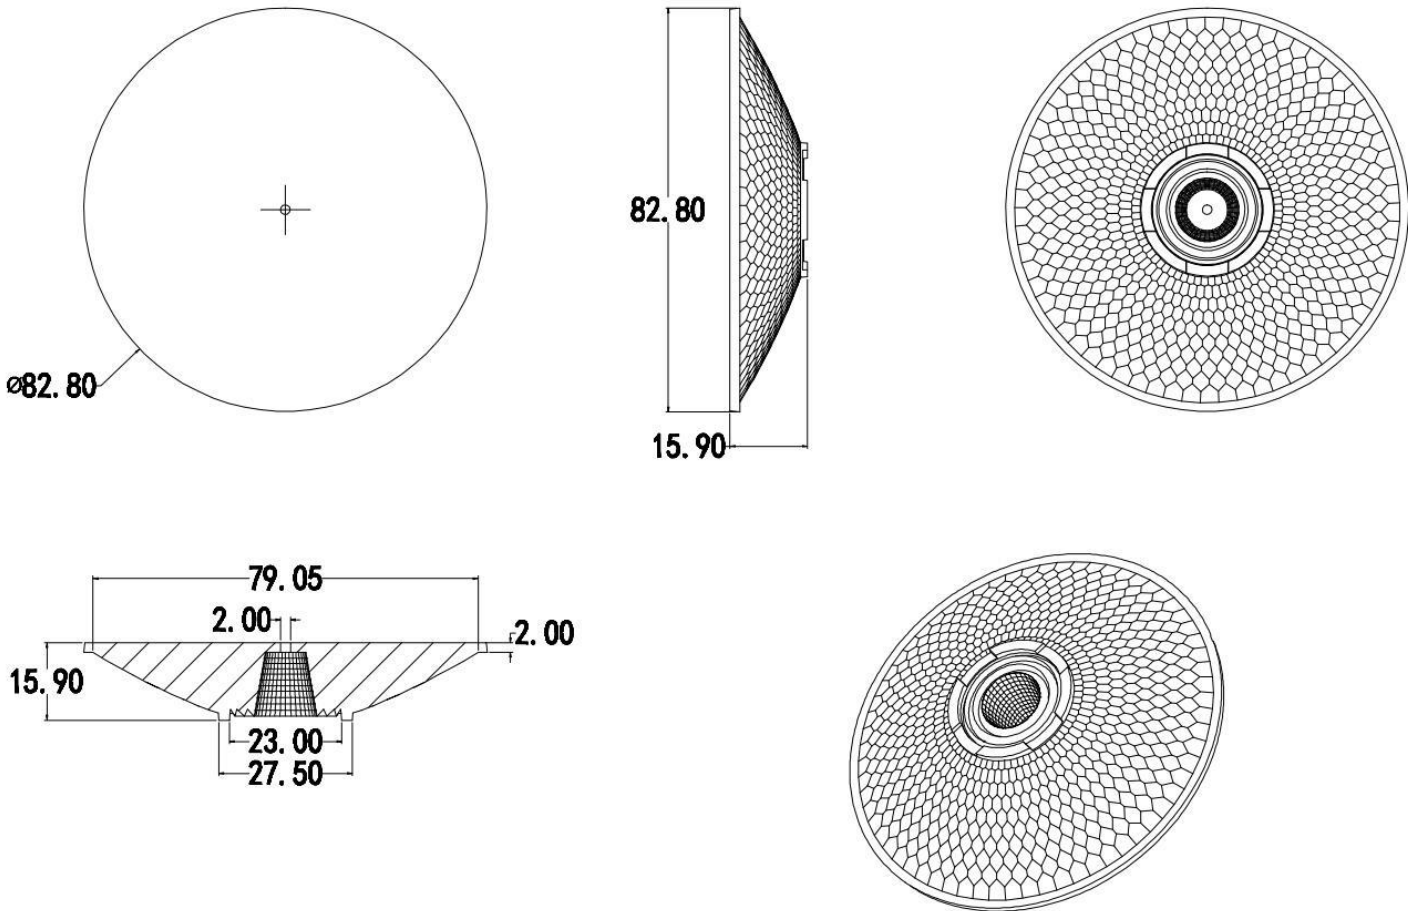

产品规格书 Product Specification

Data Sheet – GLA Series

Model No.: GLA-8310
GLA-8320
GLA-8330

Features & Typical Applications:

- High Efficiency
- Available with 3 beam angles
- Optimized Uniformity
- With holder
- Commercial Lighting
- Optical PMMA material
- Vacuum aluminum plating+ UV coating
- Dia83mm* H19mm

产品规格书 Product Specification

Mechanical Specification : GLA-8310 / GLA-8320 / GLA-8330

- 1) All dimensions are in mm
- 2) All tolerance are $\pm 0.2\text{mm}$ unless otherwise specified

产品规格书 Product Specification

Optical Specification :

CITIZEN
Micro HumanTech

CLL022: LES 11mm

GLA-8310

FWHM 10.5°

Luminous Intensity Distribution Curve(cd/klm)

Illuminance at a Distance

Dist(m)	Enadir(lx)	Dh/Dv_B(m)	S_B(sq.m)	Eav_B(lx)
		Dh/Dv_F(m)	S_F(sq.m)	Eav_F(lx)
1.0	8872.35	0.18/0.18	0.0	5390.72
		0.36/0.38	0.1	1444.43
2.0	2218.09	0.37/0.37	0.1	1347.68
		0.71/0.76	0.4	361.11
3.0	985.82	0.55/0.55	0.3	598.97
		1.07/1.13	1.0	160.49
4.0	554.52	0.73/0.73	0.5	336.92
		1.43/1.51	1.8	90.28
5.0	354.89	0.92/0.92	0.7	215.63
		1.79/1.89	2.8	57.78
6.0	246.45	1.10/1.10	1.1	149.74
		2.14/2.27	4.0	40.12
7.0	181.07	1.28/1.28	1.5	110.01
		2.50/2.65	5.5	29.48
8.0	138.63	1.46/1.47	1.9	84.23
		2.86/3.02	7.2	22.57
9.0	109.54	1.65/1.65	2.4	66.55
		3.21/3.40	9.1	17.83
10.0	88.72	1.83/1.83	3.0	53.91
		3.57/3.78	11.2	14.44

Item	Quantity	Total	Size	G.W
Small box	54pcs	54pcs	32*24.5*12.3 cm	3.00
Outer box	6 small/outer box	324pcs	51x34x41cm	19.15

Packing Details