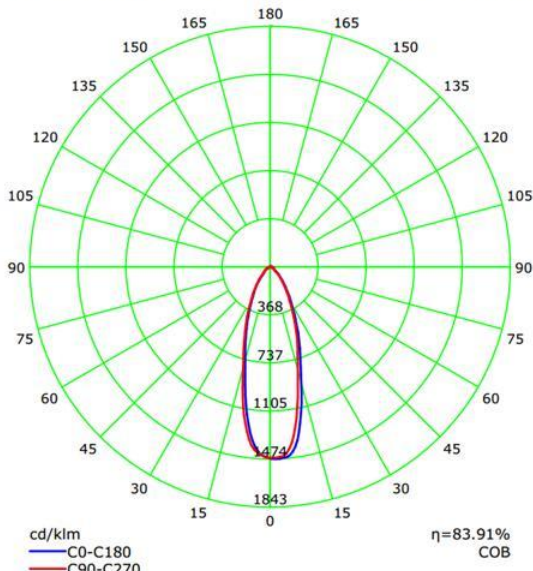

Optical Specification :

CITIZEN
Micro HumanTech

CLL022: LES 11mm

GLA-8310

FWHM 10.5°

Luminous Intensity Distribution Curve(cd/klm)

Illuminance at a Distance

Dist(m)	Enadir(lx)	Dh/Dv_B(m)	S_B(sq.m)	Eav_B(lx)
		Dh/Dv_F(m)	S_F(sq.m)	Eav_F(lx)
1.0	8872.35	0.18/0.18	0.0	5390.72
		0.36/0.38	0.1	1444.43
2.0	2218.09	0.37/0.37	0.1	1347.68
		0.71/0.76	0.4	361.11
3.0	985.82	0.55/0.55	0.3	598.97
		1.07/1.13	1.0	160.49
4.0	554.52	0.73/0.73	0.5	336.92
		1.43/1.51	1.8	90.28
5.0	354.89	0.92/0.92	0.7	215.63
		1.79/1.89	2.8	57.78
6.0	246.45	1.10/1.10	1.1	149.74
		2.14/2.27	4.0	40.12
7.0	181.07	1.28/1.28	1.5	110.01
		2.50/2.65	5.5	29.48
8.0	138.63	1.46/1.47	1.9	84.23
		2.86/3.02	7.2	22.57
9.0	109.54	1.65/1.65	2.4	66.55
		3.21/3.40	9.1	17.83
10.0	88.72	1.83/1.83	3.0	53.91
		3.57/3.78	11.2	14.44

Dv Beam Angle(B): H10.5 V10.5 Field Angle(F): H20.2 V21.4

产品规格书 Product Specification

Optical Specification :

CLL022: LES 11mm

GLA-8320

FWHM 15.5°

Luminous Intensity Distribution Curve(cd/klm)

Illuminance at a Distance

产品规格书 Product Specification

Optical Specification :

CLL022: LES 11mm

GLA-8330
FWHM 33.2°

Luminous Intensity Distribution Curve(cd/klm)

Illuminance at a Distance

产品规格书 Product Specification

Package Specifications