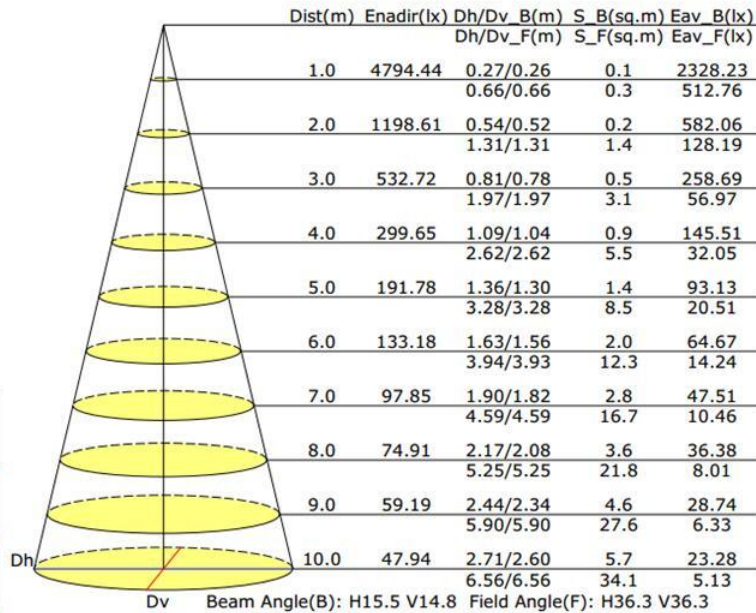

Optical Specification :

CITIZEN
Micro HumanTech

CLL022: LES 11mm

GLA-8310

FWHM 10.5°

Luminous Intensity Distribution Curve(cd/klm)

Illuminance at a Distance

Dist(m)	Enadir(lx)	Dh/Dv_B(m)	S_B(sq.m)	Eav_B(lx)
		Dh/Dv_F(m)	S_F(sq.m)	Eav_F(lx)
1.0	8872.35	0.18/0.18	0.0	5390.72
		0.36/0.38	0.1	1444.43
2.0	2218.09	0.37/0.37	0.1	1347.68
		0.71/0.76	0.4	361.11
3.0	985.82	0.55/0.55	0.3	598.97
		1.07/1.13	1.0	160.49
4.0	554.52	0.73/0.73	0.5	336.92
		1.43/1.51	1.8	90.28
5.0	354.89	0.92/0.92	0.7	215.63
		1.79/1.89	2.8	57.78
6.0	246.45	1.10/1.10	1.1	149.74
		2.14/2.27	4.0	40.12
7.0	181.07	1.28/1.28	1.5	110.01
		2.50/2.65	5.5	29.48
8.0	138.63	1.46/1.47	1.9	84.23
		2.86/3.02	7.2	22.57
9.0	109.54	1.65/1.65	2.4	66.55
		3.21/3.40	9.1	17.83
10.0	88.72	1.83/1.83	3.0	53.91
		3.57/3.78	11.2	14.44

Dv Beam Angle(B): H10.5 V10.5 Field Angle(F): H20.2 V21.4

产品规格书 Product Specification

Optical Specification :

CLL022: LES 11mm

GLA-8320

FWHM 15.5°

Luminous Intensity Distribution Curve(cd/klm)

Illuminance at a Distance

产品规格书 Product Specification

Optical Specification :

CLL022: LES 11mm

GLA-8330
FWHM 33.2°

Luminous Intensity Distribution Curve(cd/klm)

Illuminance at a Distance

产品规格书 Product Specification

Package Specifications

Item	Quantity	Total	Size	G.W
Small box	54pcs	54pcs	32*24.5*12.3 cm	3.00
Outer box	6 small/outer box	324pcs	51x34x41cm	19.15

Packing Details