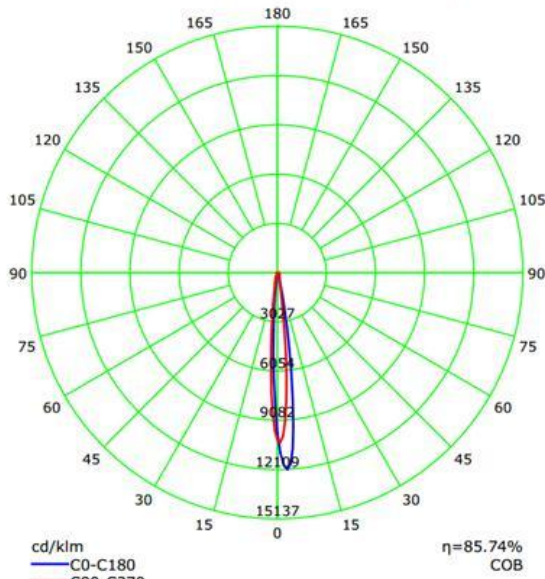

Optical Specification :

CITIZEN
Micro HumanTech

CLL022: LES 11mm

GLA-8310

FWHM 10.5°

Luminous Intensity Distribution Curve(cd/klm)

Illuminance at a Distance

Dist(m)	Enadir(lx)	Dh/Dv_B(m)	S_B(sq.m)	Eav_B(lx)
		Dh/Dv_F(m)	S_F(sq.m)	Eav_F(lx)
1.0	8872.35	0.18/0.18	0.0	5390.72
		0.36/0.38	0.1	1444.43
2.0	2218.09	0.37/0.37	0.1	1347.68
		0.71/0.76	0.4	361.11
3.0	985.82	0.55/0.55	0.3	598.97
		1.07/1.13	1.0	160.49
4.0	554.52	0.73/0.73	0.5	336.92
		1.43/1.51	1.8	90.28
5.0	354.89	0.92/0.92	0.7	215.63
		1.79/1.89	2.8	57.78
6.0	246.45	1.10/1.10	1.1	149.74
		2.14/2.27	4.0	40.12
7.0	181.07	1.28/1.28	1.5	110.01
		2.50/2.65	5.5	29.48
8.0	138.63	1.46/1.47	1.9	84.23
		2.86/3.02	7.2	22.57
9.0	109.54	1.65/1.65	2.4	66.55
		3.21/3.40	9.1	17.83
10.0	88.72	1.83/1.83	3.0	53.91
		3.57/3.78	11.2	14.44

Dv Beam Angle(B): H10.5 V10.5 Field Angle(F): H20.2 V21.4

产品规格书 Product Specification

Optical Specification :

CLL022: LES 11mm

GLA-8320

FWHM 15.5°

Luminous Intensity Distribution Curve(cd/klm)

Illuminance at a Distance

产品规格书 Product Specification

Optical Specification :

CLL022: LES 11mm

GLA-8330
FWHM 33.2°

Luminous Intensity Distribution Curve(cd/klm)

Illuminance at a Distance

产品规格书 Product Specification

Package Specifications