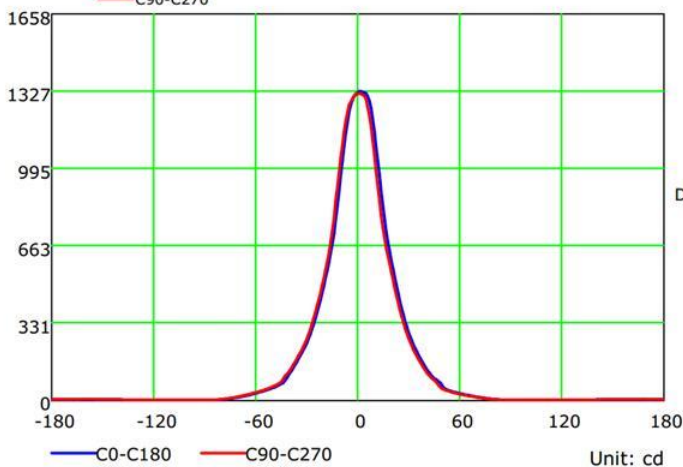

Optical Specification :

CITIZEN
Micro HumanTech

CLL022: LES 11mm

GLA-8310

FWHM 10.5°

Luminous Intensity Distribution Curve(cd/klm)

Illuminance at a Distance

Dist(m)	Enadir(lx)	Dh/Dv_B(m)	S_B(sq.m)	Eav_B(lx)
		Dh/Dv_F(m)	S_F(sq.m)	Eav_F(lx)
1.0	8872.35	0.18/0.18	0.0	5390.72
		0.36/0.38	0.1	1444.43
2.0	2218.09	0.37/0.37	0.1	1347.68
		0.71/0.76	0.4	361.11
3.0	985.82	0.55/0.55	0.3	598.97
		1.07/1.13	1.0	160.49
4.0	554.52	0.73/0.73	0.5	336.92
		1.43/1.51	1.8	90.28
5.0	354.89	0.92/0.92	0.7	215.63
		1.79/1.89	2.8	57.78
6.0	246.45	1.10/1.10	1.1	149.74
		2.14/2.27	4.0	40.12
7.0	181.07	1.28/1.28	1.5	110.01
		2.50/2.65	5.5	29.48
8.0	138.63	1.46/1.47	1.9	84.23
		2.86/3.02	7.2	22.57
9.0	109.54	1.65/1.65	2.4	66.55
		3.21/3.40	9.1	17.83
10.0	88.72	1.83/1.83	3.0	53.91
		3.57/3.78	11.2	14.44

Dv Beam Angle(B): H10.5 V10.5 Field Angle(F): H20.2 V21.4

产品规格书 Product Specification

Optical Specification :

CLL022: LES 11mm

GLA-8320

FWHM 15.5°

Luminous Intensity Distribution Curve(cd/klm)

Illuminance at a Distance

产品规格书 Product Specification

Optical Specification :

CLL022: LES 11mm

GLA-8330
FWHM 33.2°

Luminous Intensity Distribution Curve(cd/klm)

Illuminance at a Distance

产品规格书 Product Specification

Package Specifications