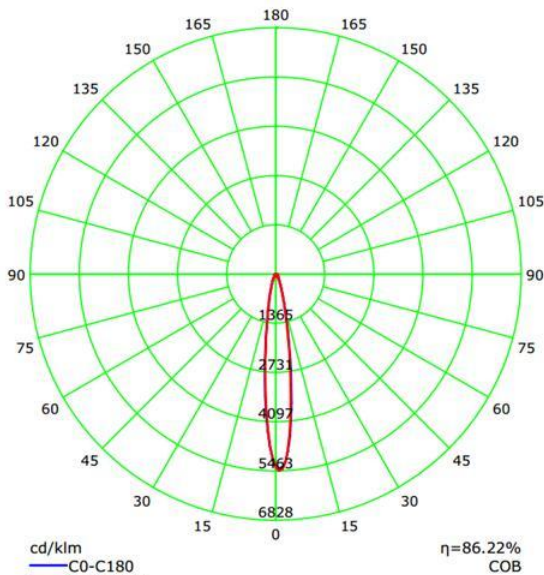

Optical Specification :

CITIZEN
Micro HumanTech

CLL022: LES 11mm

GLA-8310

FWHM 10.5°

Luminous Intensity Distribution Curve(cd/klm)

Illuminance at a Distance

Dist(m)	Enadir(lx)	Dh/Dv_B(m)	S_B(sq.m)	Eav_B(lx)
		Dh/Dv_F(m)	S_F(sq.m)	Eav_F(lx)
1.0	8872.35	0.18/0.18	0.0	5390.72
		0.36/0.38	0.1	1444.43
2.0	2218.09	0.37/0.37	0.1	1347.68
		0.71/0.76	0.4	361.11
3.0	985.82	0.55/0.55	0.3	598.97
		1.07/1.13	1.0	160.49
4.0	554.52	0.73/0.73	0.5	336.92
		1.43/1.51	1.8	90.28
5.0	354.89	0.92/0.92	0.7	215.63
		1.79/1.89	2.8	57.78
6.0	246.45	1.10/1.10	1.1	149.74
		2.14/2.27	4.0	40.12
7.0	181.07	1.28/1.28	1.5	110.01
		2.50/2.65	5.5	29.48
8.0	138.63	1.46/1.47	1.9	84.23
		2.86/3.02	7.2	22.57
9.0	109.54	1.65/1.65	2.4	66.55
		3.21/3.40	9.1	17.83
10.0	88.72	1.83/1.83	3.0	53.91
		3.57/3.78	11.2	14.44

Dv Beam Angle(B): H10.5 V10.5 Field Angle(F): H20.2 V21.4

产品规格书 Product Specification

Optical Specification :

CLL022: LES 11mm

GLA-8320

FWHM 15.5°

Luminous Intensity Distribution Curve(cd/klm)

Illuminance at a Distance

产品规格书 Product Specification

Optical Specification :

CLL022: LES 11mm

GLA-8330
FWHM 33.2°

Luminous Intensity Distribution Curve(cd/klm)

Illuminance at a Distance

产品规格书 Product Specification

Package Specifications