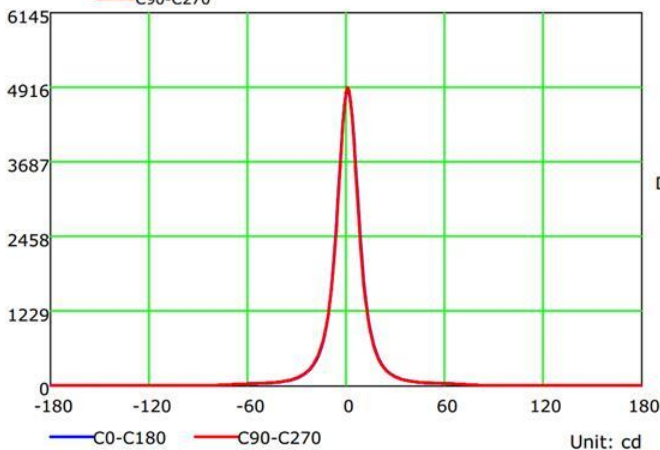

Optical Specification :

CITIZEN
Micro HumanTech

CLL022: LES 11mm

GLA-8310

FWHM 10.5°

Luminous Intensity Distribution Curve(cd/klm)

Illuminance at a Distance

Dist(m)	Enadir(lx)	Dh/Dv_B(m)	S_B(sq.m)	Eav_B(lx)
		Dh/Dv_F(m)	S_F(sq.m)	Eav_F(lx)
1.0	8872.35	0.18/0.18	0.0	5390.72
		0.36/0.38	0.1	1444.43
2.0	2218.09	0.37/0.37	0.1	1347.68
		0.71/0.76	0.4	361.11
3.0	985.82	0.55/0.55	0.3	598.97
		1.07/1.13	1.0	160.49
4.0	554.52	0.73/0.73	0.5	336.92
		1.43/1.51	1.8	90.28
5.0	354.89	0.92/0.92	0.7	215.63
		1.79/1.89	2.8	57.78
6.0	246.45	1.10/1.10	1.1	149.74
		2.14/2.27	4.0	40.12
7.0	181.07	1.28/1.28	1.5	110.01
		2.50/2.65	5.5	29.48
8.0	138.63	1.46/1.47	1.9	84.23
		2.86/3.02	7.2	22.57
9.0	109.54	1.65/1.65	2.4	66.55
		3.21/3.40	9.1	17.83
10.0	88.72	1.83/1.83	3.0	53.91
		3.57/3.78	11.2	14.44

Dv Beam Angle(B): H10.5 V10.5 Field Angle(F): H20.2 V21.4

产品规格书 Product Specification

Optical Specification :

CLL022: LES 11mm

GLA-8320

FWHM 15.5°

Luminous Intensity Distribution Curve(cd/klm)

Illuminance at a Distance

产品规格书 Product Specification

Optical Specification :

CLL022: LES 11mm

GLA-8330
FWHM 33.2°

Luminous Intensity Distribution Curve(cd/klm)

Illuminance at a Distance

产品规格书 Product Specification

Package Specifications