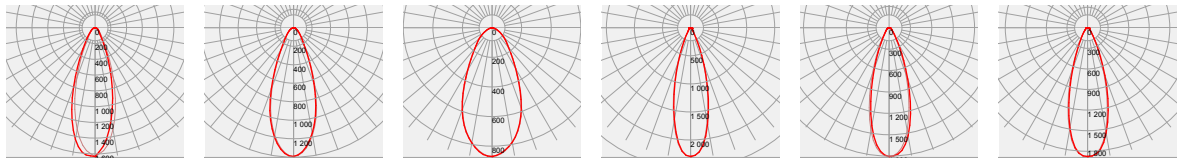

Luminaire Accessories

Photometric Distribution

Distribution

24°

38°

Distribution

24°

38°

Distribution

24°

38°

Photometric Distribution

Details by LED

Part No	Holder	Connector	LED Size	LED
LL01CT-APGxxL06	-	-	LES Ø6~18.4	 bridgelux VERO 13 bridgelux VERO 18 CREE CXA1304
LL01CT-APGxxL06-M2	 LL01CTQS24Hx	-	LES Ø8.9~26.5	 CREE CXA25xx CREE CXA30xx CREE CXA1816 CREE CXA1830 CREE CXB1520 CITIZEN CLL030 CITIZEN CLU028 LUMINUS CXM-9 LUMINUS CXM-11 LUMINUS CXM-14 LUMINUS CXM-18 LUMINUS CXM-27 LUMILEDS LHC1-1203 LUMILEDS LHC1-1204 LUMILEDS LHC1-1205 LUMILEDS LHC1-1208 NICHIA NFCxJ130B NICHIA NS8xL121A NICHIA NSCxJ216A SAMSUNG LC013B SAMSUNG LC026B SAMSUNG LC040B SHARP Mega Zenigata