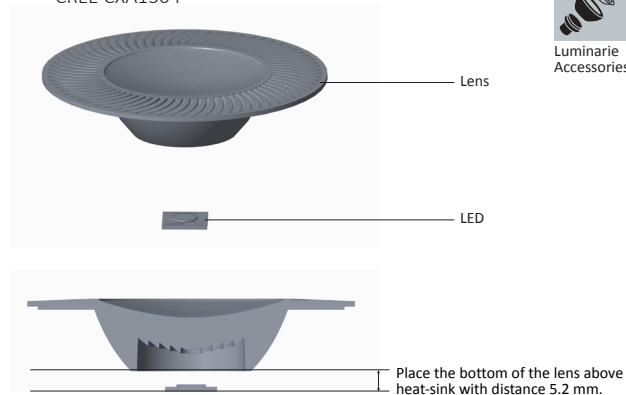

Accessories

- Available with Holder LL01CTQS24HX

Mechanical Specification

*All dimensions are in millimeters.

Lens Dimension

Holder Dimension

Assembly Instruction

Fixing Method

Part No LL01CT-APGxxL06
LED BRIDGELUX VERO13 / VERO18

Luminaire Accessories

Assembly Instruction

Fixing Method

Part No LL01CT-APGxxL06
LED CREE CXA1304

Luminaire Accessories

Assembly Instruction

Fixing Method