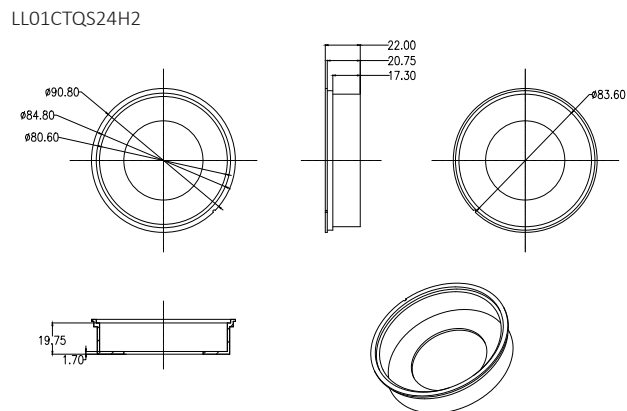

Dimensions

Part Number	Diameter	Height
LL01CT-APG××L06	∅ 84.6	18
LL01CT-APG××L06-M2	∅ 90.8	22

*All dimensions are in millimeters.

Packaging Details (SPQ)

Recommand Applications

General Information

- Lens Material: PMMA 8N
- Operating Temperature: -40°C~+70°C
- UL Flammability: HB @ 1.5mm
- UL RTI Elec: 90°C @ 1.5mm
- Light Transmission Rate: 400nm~900nm > 90%
- ☑ If necessary, Clean lenses with mild soap, water and soft cloth.
- ⚠ Never use any commercial cleaning solvents on lenses, like alcohol.
- ⚠ Please handle or install lenses with wearing gloves, skin oils may damage lens or its optical characteristic.

Accessories

- Available with Holder LL01CTQS24HX

Mechanical Specification

*All dimensions are in millimeters.

Lens Dimension

Holder Dimension

Assembly Instruction

Fixing Method

Luminaire Accessories

Photometric Distribution

Distribution

24°

38°

Distribution

24°

38°