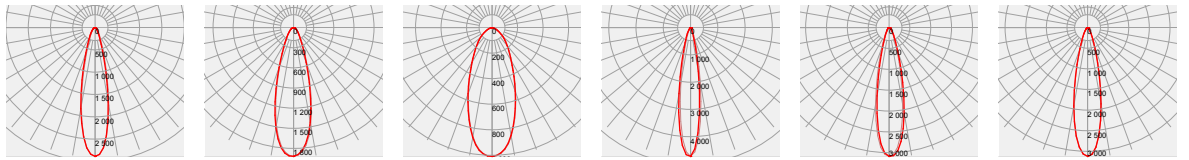

Luminaire Accessories

Photometric Distribution

Distribution

24°

38°

Distribution

24°

38°

Distribution

24°

38°

Photometric Distribution

Details by LED

Part No	Holder	Connector	LED Size	LED
LL01CT-APGxxL06	-	-	LES Ø6~18.4	 bridgelux VERO 13 bridgelux VERO 18 CREE CXA1304
LL01CT-APGxxL06-M2	 LL01CTQS24Hx	-	LES Ø8.9~26.5	 CREE CXA25xx CREE CXA30xx CREE CXA1816 CREE CXA1830 CREE CXB1520 CITIZEN CLL030 CITIZEN CLU028 LUMINUS CXM-9 LUMINUS CXM-11 LUMINUS CXM-14 LUMINUS CXM-18 LUMINUS CXM-27 LUMILEDS LHC1-1203 LUMILEDS LHC1-1204 LUMILEDS LHC1-1205 LUMILEDS LHC1-1208 NICHIA NFCxJ130B NICHIA NS8xL121A NICHIA NSCxJ216A SAMSUNG LC013B SAMSUNG LC026B SAMSUNG LC040B SHARP Mega Zenigata