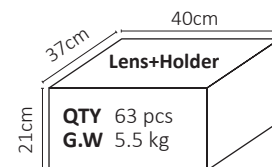

Dimensions

Part Number	Diameter	Height
LL01CT-APG××L06	∅ 84.6	18
LL01CT-APG××L06-M2	∅ 90.8	22

*All dimensions are in millimeters.

Packaging Details (SPQ)

Recommand Applications

General Information

- Lens Material: PMMA 8N
- Operating Temperature: -40°C~+70°C
- UL Flammability: HB @ 1.5mm
- UL RTI Elec: 90°C @ 1.5mm
- Light Transmission Rate: 400nm~900nm > 90%
- ☑ If necessary, Clean lenses with mild soap, water and soft cloth.
- ⚠ Never use any commercial cleaning solvents on lenses, like alcohol.
- ⚠ Please handle or install lenses with wearing gloves, skin oils may damage lens or its optical characteristic.

Accessories

- Available with Holder LL01CTQS24HX

Mechanical Specification

*All dimensions are in millimeters.

Lens Dimension

Holder Dimension

Assembly Instruction

Fixing Method