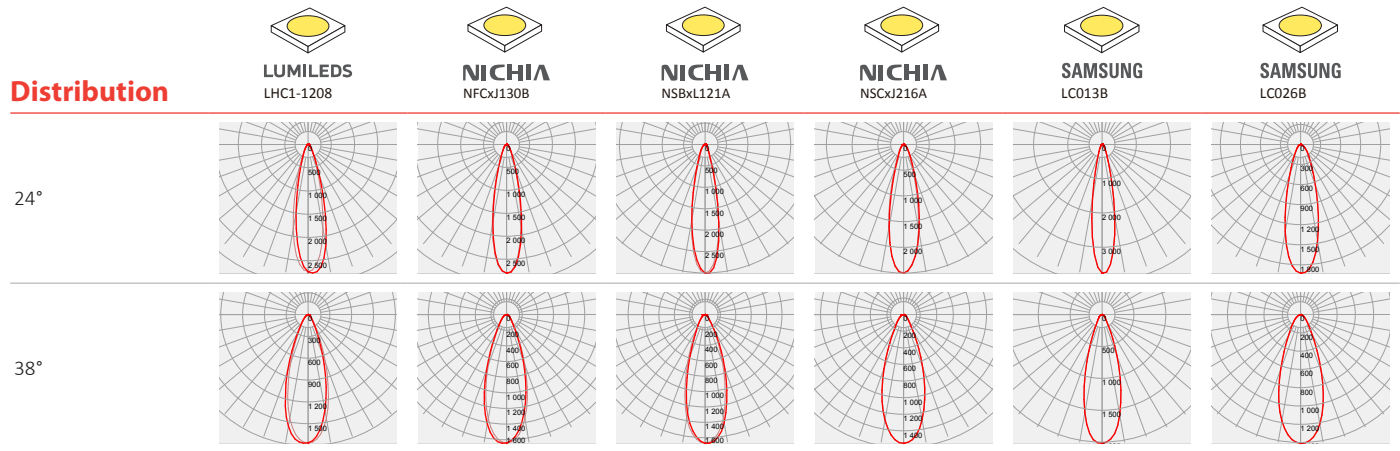

Luminaire Accessories

Photometric Distribution

Distribution

24°

38°

Distribution

24°

38°

Distribution

24°

38°

Photometric Distribution

Details by LED

Part No	Holder	Connector	LED Size	LED
LL01CT-APGxxL06	-	-	LES Ø6~18.4	 bridgelux VERO 13 bridgelux VERO 18 CREE CXA1304
LL01CT-APGxxL06-M2	 LL01CTQS24Hx	-	LES Ø8.9~26.5	 CREE CXA25xx CREE CXA30xx CREE CXA1816 CREE CXA1830 CREE CXB1520 CITIZEN CLL030 CITIZEN CLU028 LUMINUS CXM-9 LUMINUS CXM-11 LUMINUS CXM-14 LUMINUS CXM-18 LUMINUS CXM-27 LUMILEDS LHC1-1203 LUMILEDS LHC1-1204 LUMILEDS LHC1-1205 LUMILEDS LHC1-1208 NICHIA NFCxJ130B NICHIA NS8xL121A NICHIA NSCxJ216A SAMSUNG LC013B SAMSUNG LC026B SAMSUNG LC040B SHARP Mega Zenigata

LED	Part No	FWHM	cd / lm	IES
	LL01CT-APG24L06	21°	3.1	
bridgelux VERO 13	LL01CT-APG38L06	32°	1.8	
	LL01CT-APG24L06	29°	1.9	
bridgelux VERO 18	LL01CT-APG38L06	40°	1.3	
	LL01CT-APG24L06	16°	5.9	
CREE CXA1304	LL01CT-APG38L06	21°	4.0	
	LL01CT-APG24L06-M2	28°	1.8	
CREE CXA25xx	LL01CT-APG38L06-M2	44°	1.0	
	LL01CT-APG24L06-M2	35°	1.4	
CREE CXA30xx	LL01CT-APG38L06-M2	43°	1.1	
	LL01CT-APG24L06-M2	21°	3.6	
CREE CXA1816	LL01CT-APG38L06-M2	32°	1.9	
	LL01CT-APG24L06-M2	24°	2.4	
CREE CXA1830	LL01CT-APG38L06-M2	36°	1.6	
	LL01CT-APG24L06-M2	17°	4.8	
CREE CXB1520	LL01CT-APG38L06-M2	30°	2.1	
	LL01CT-APG24L06-M2	23°	2.4	
CITIZEN CLL030	LL01CT-APG38L06-M2	37°	1.4	
	LL01CT-APG24L06-M2	17°	4.6	
CITIZEN CLU028	LL01CT-APG38L06-M2	28°	2.2	
	LL01CT-APG24L06-M2	25°	2.9	
LUMINUS CXM-9	LL01CT-APG38L06-M2	30°	2.1	
	LL01CT-APG24L06-M2	21°	3.6	
LUMINUS CXM-11	LL01CT-APG38L06-M2	33°	1.8	
	LL01CT-APG24L06-M2	23°	2.8	
LUMINUS CXM-14	LL01CT-APG38L06-M2	35°	1.6	
	LL01CT-APG24L06-M2	30°	1.9	
LUMINUS CXM-18	LL01CT-APG38L06-M2	39°	1.3	