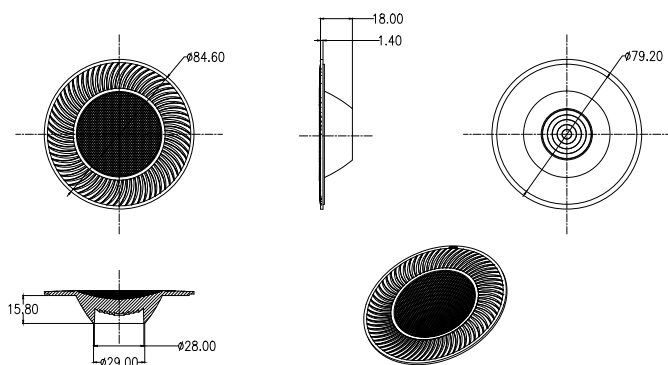

Dimensions

Part Number	Diameter	Height
LL01CT-APG××L06	∅ 84.6	18
LL01CT-APG××L06-M2	∅ 90.8	22

*All dimensions are in millimeters.

Packaging Details (SPQ)

Recommand Applications

General Information

- Lens Material: PMMA 8N
- Operating Temperature: -40°C~+70°C
- UL Flammability: HB @ 1.5mm
- UL RTI Elec: 90°C @ 1.5mm
- Light Transmission Rate: 400nm~900nm > 90%
- ☑ If necessary, Clean lenses with mild soap, water and soft cloth.
- ⚠ Never use any commercial cleaning solvents on lenses, like alcohol.
- ⚠ Please handle or install lenses with wearing gloves, skin oils may damage lens or its optical characteristic.

Accessories

- Available with Holder LL01CTQS24HX

Mechanical Specification

*All dimensions are in millimeters.

Lens Dimension

Holder Dimension

Assembly Instruction

Fixing Method