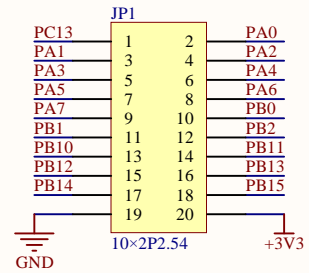

LED

KEY

Extension Pin

Company Name: GigaDevice

File Name: Extension

Revision: 1.0

Data: 2022-2

Author: XuFei