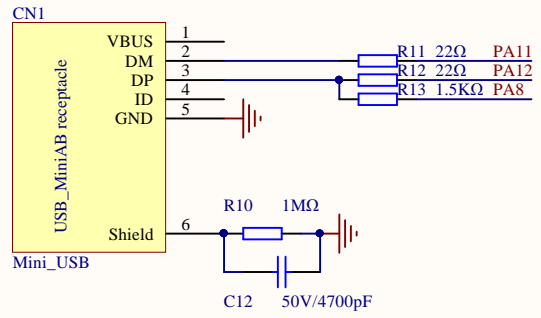

Company Name: GigaDevice		
File Name: Power		
Revision: 1.0	Data: 2022-2	Author: XuFei