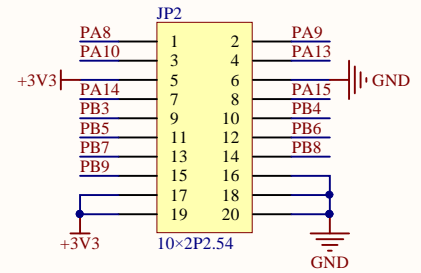

LED

KEY

Extension Pin

Company Name: GigaDevice

File Name: Extension

Revision: 1.0

Data: 2022-2

Author: XuFei