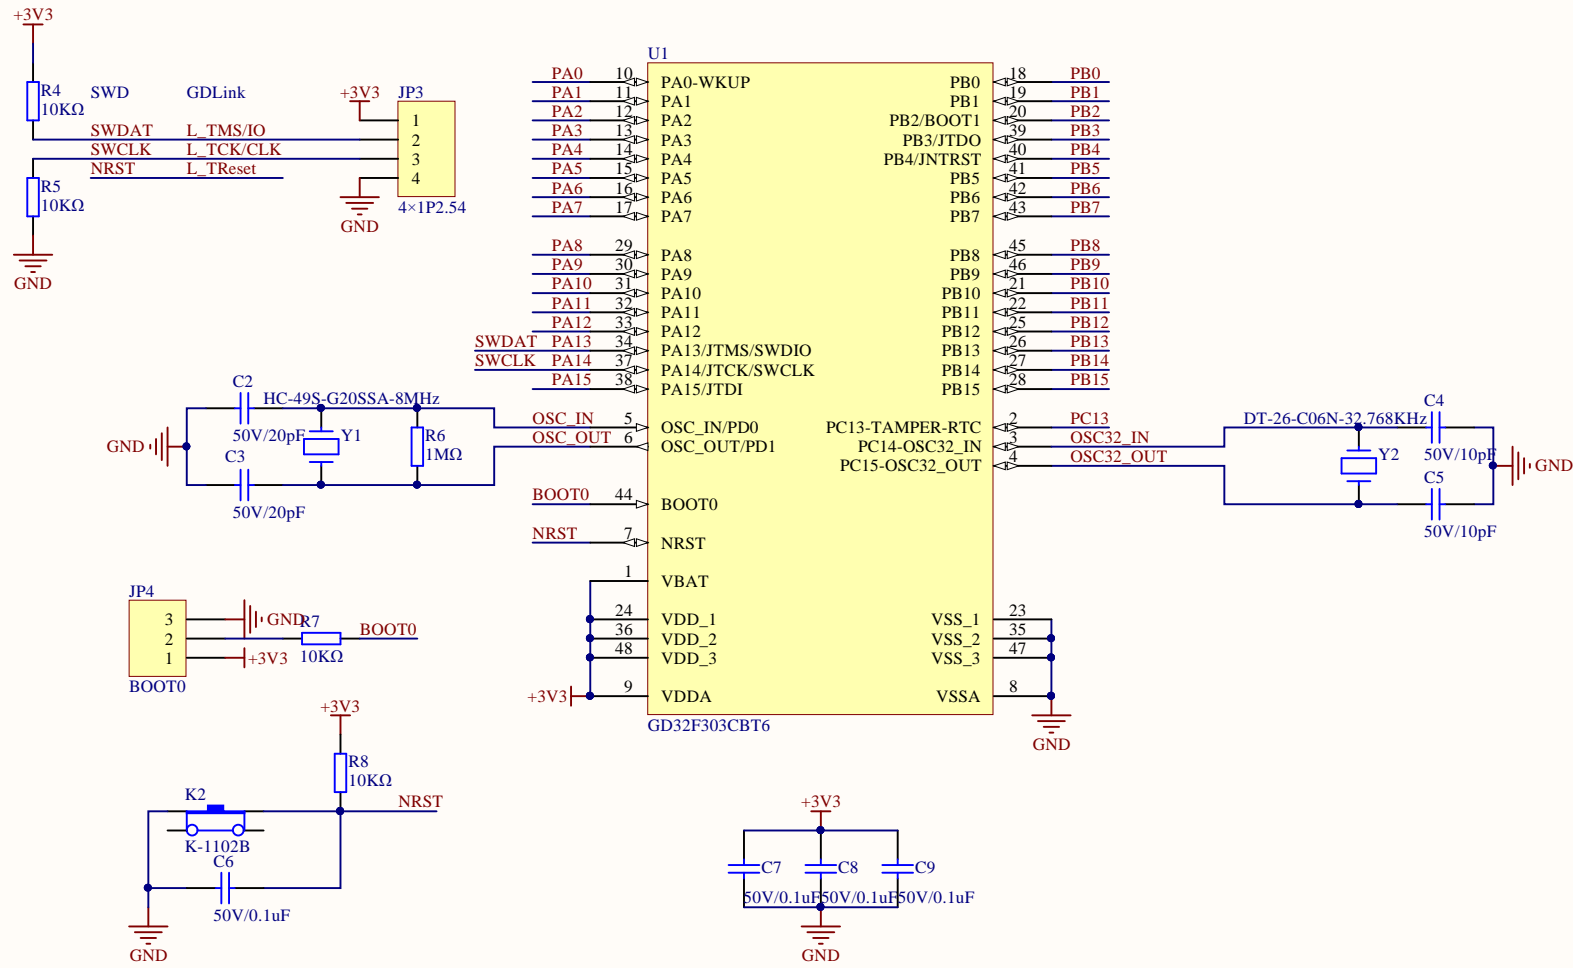

LED

KEY

Extension Pin

Company Name: GigaDevice

File Name: Extension

Revision: 1.0

Data: 2022-2

Author: XuFei

Company Name: GigaDevice		
File Name: MCU		
Revision: 1.0	Data: 2022-2	Author: XuFei

Company Name: GigaDevice		
File Name: Power		
Revision: 1.0	Data: 2022-2	Author: XuFei