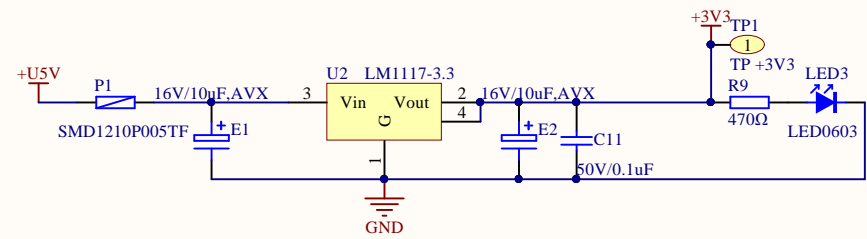

Company Name: GigaDevice		
File Name: Power		
Revision: 1.0	Data: 2022-2	Author: XuFei