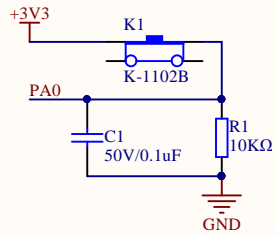

LED

KEY

Extension Pin

Company Name: GigaDevice

File Name: Extension

Revision: 1.0

Data: 2022-2

Author: XuFei