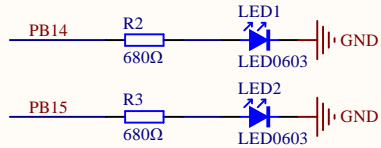

LED

KEY

Extension Pin

Company Name: GigaDevice

File Name: Extension

Revision: 1.0

Data: 2022-2

Author: XuFei