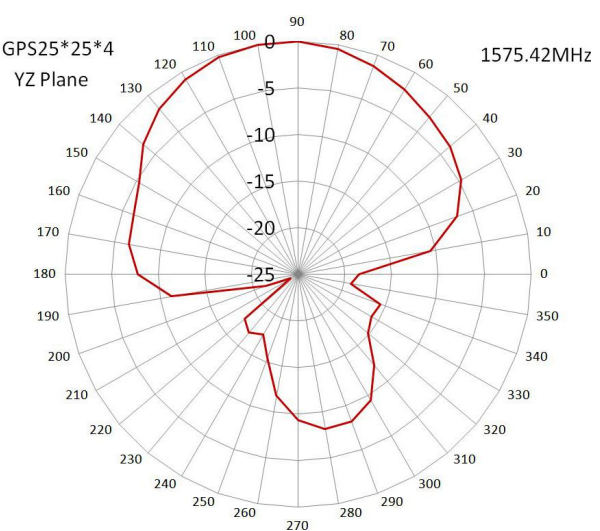

Ingress Protection	IP65~IP66 (exclude cable outlet)
	Vibration	10 to 55Hz with 1.5mm amplitude 2hours
	Environmentally Friendly	ROHS Compliant

Radiation Pattern

GPS Antenna

GSM Antenna

JIAXING JINCHANG ELECTRONIC TECHNOLOGY CO.,LTD

Add: 398#, Zhenye Road, South Street, Jiaxing, Zhejiang, China

Http:// www.jinchanggps.com

E-mail: jcgps@vip.163.com

Tel: 86-0573-83692157/83692605/83958637 Fax: 86-0573-83958635