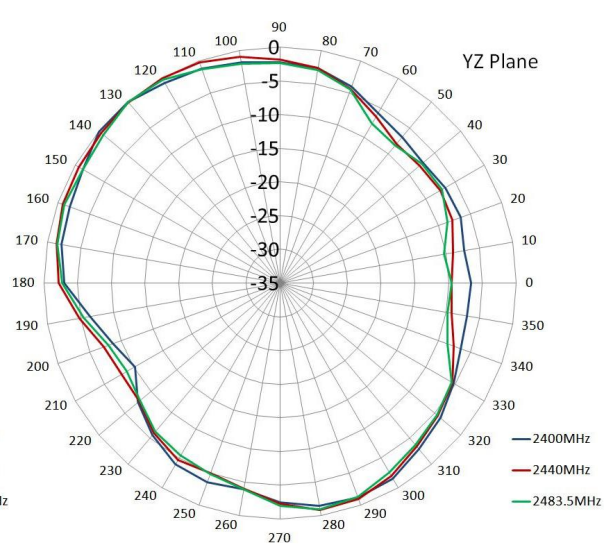

Jinchang Electron Global Service