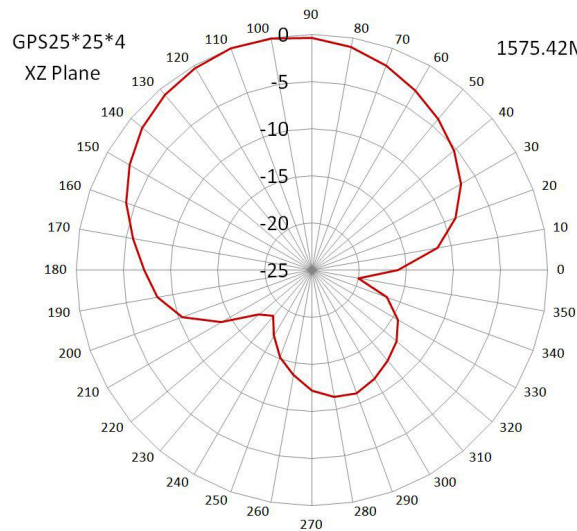

Ingress Protection	IP65~IP66 (exclude cable outlet)
	Vibration	10 to 55Hz with 1.5mm amplitude 2hours
	Environmentally Friendly	ROHS Compliant

Radiation Pattern

GPS Antenna

GSM Antenna

JIAXING JINCHANG ELECTRONIC TECHNOLOGY CO.,LTD

Add: 398#, Zhenye Road, South Street, Jiaxing, Zhejiang, China

Http:// www.jinchanggps.com

E-mail: jcgps@vip.163.com

Tel: 86-0573-83692157/83692605/83958637 Fax: 86-0573-83958635