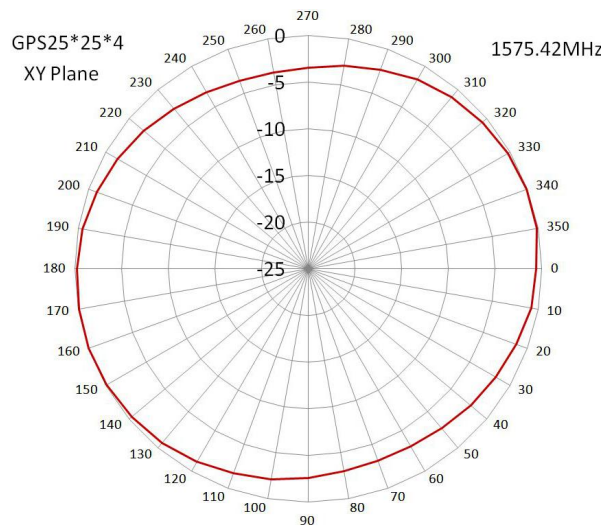

Ingress Protection	IP65~IP66 (exclude cable outlet)
	Vibration	10 to 55Hz with 1.5mm amplitude 2hours
	Environmentally Friendly	ROHS Compliant

Radiation Pattern

GPS Antenna

GSM Antenna

JIAXING JINCHANG ELECTRONIC TECHNOLOGY CO.,LTD

Add: 398#, Zhenye Road, South Street, Jiaxing, Zhejiang, China

Http:// www.jinchanggps.com

E-mail: jcgps@vip.163.com

Tel: 86-0573-83692157/83692605/83958637 Fax: 86-0573-83958635