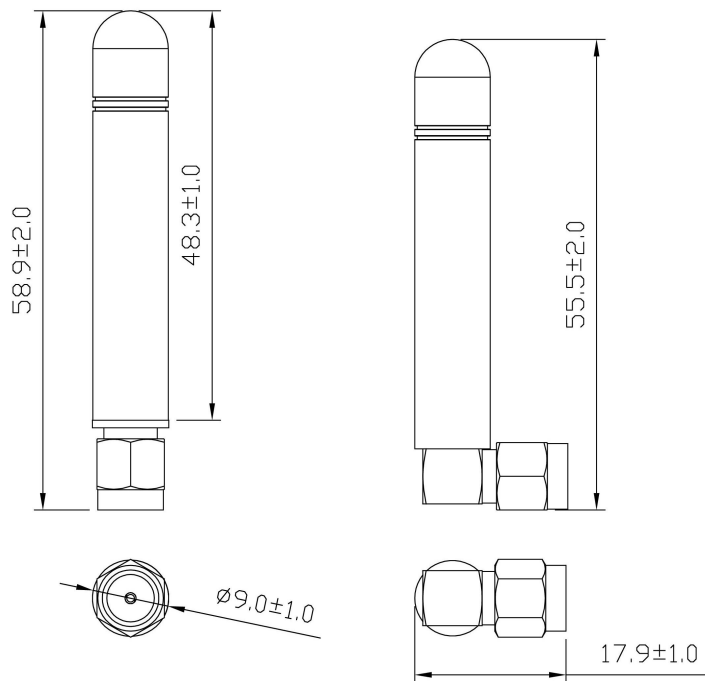

WIFI Antenna

JCW401-1

DIMENSIONS

UNIT: mm

JIAXING JINCHANG ELECTRONIC TECHNOLOGY CO.,LTD

Add: 398#, Zhenye Road, South Street, Jiaxing, Zhejiang, China

Http:// www.jinchanggps.com

E-mail: jcgps@vip.163.com

Tel: 86-0573-83692157/83692605/83958637 Fax: 86-0573-83958635

SPECIFICATIONS

Item	Specifications	
Antenna	Frequency Range	2400~2483.5MHz
	Band Width	83.5MHz
	Polarization	Linear
	Gain	2dBi
	V.S.W.R	<2.0
	Impedance	50 Ω
	Connector	RP-SMA Male or others
Environmental	Operating Temperature	-40°C~+85°C
	Vibration	10 to 55Hz with 1.5mm amplitude 2hours
	Environmentally Friendly	ROHS Compliant

Radiation Pattern