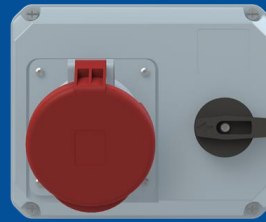

463MHS6

Industrial Switched Interlocked Socket Outlet

2CMA167727R1000

Switched Interlocked Socket Outlet, horisontal, earthing sleeve position 6h, rated current 63A, IP44 splashproof, 3-poles+neutral+earth, frequency 50-60 Hz, color code Red

GENERAL

Product Name	Industrial Switched Interlocked Socket Outlet
Product ID	2CMA167727R1000
Function	Switched interlocked socket outlet, horisontal
EAN	7392696677271
Catalog Description	Switched interlocked socket-outlet, 6h, 63A, IP44, 3P+N+E
Country of Origin	Czech Republic (CZ)
E-Number Finland	2421390
E-Number Norway	1564852
E-Number Sweden	E2416873
Standards	IEC 60309-1, -2, -4
RoHS Status	Following EU Directive 2011/65/EU

DIMENSIONS

Product Net Width	206 millimetre
Product Net Height	168 millimetre
Product Net Length	168 millimetre
Product Net Depth	168 millimetre
Product Net Weight	1.87 kilogram

TECHNICAL

Product Main Type	CMHS
Color	Red
Number of Poles	5
Clock Position	6Hour
Rated Current	63 ampere
Rated Voltage	200/346 ... 240/415 volt
Frequency	50 hertz 60 hertz
Degree of Protection	IP44
Cable Cross-Section	6...25 mm ²
Housing Material	Thermoplastic (PBT)
Plug Angle	
Product Group	Critical&Safe