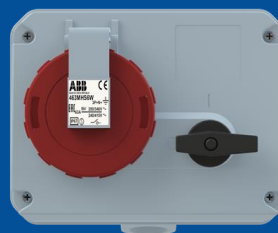

463MHS6W

Industrial Switched Interlocked Socket Outlet

2CMA167905R1000

Switched Interlocked Socket Outlet, horisontal, earthing sleeve position 6h, rated current 63A, IP67 watertight, 3-poles+neutral+earth, frequency 50-60 Hz, color code Red

GENERAL

Product Name	Industrial Switched Interlocked Socket Outlet
Product ID	2CMA167905R1000
Function	Switched interlocked socket outlet, horisontal
EAN	73926966753
Catalog Description	Switched interlocked socket-outlet, 6h, 63A, IP67, 3P+N+E
Country of Origin	Czech Republic (CZ)
E-Number Finland	2421398
E-Number Norway	1564983
E-Number Sweden	E2417014
Standards	IEC 60309-1, -2, -4
RoHS Status	Following EU Directive 2011/65/EU

DIMENSIONS

Product Net Width	206 millimetre
Product Net Height	168 millimetre
Product Net Length	172 millimetre
Product Net Depth	172 millimetre
Product Net Weight	1.9 kilogram

TECHNICAL

Product Main Type	CMHS
Color	Red
Number of Poles	5
Clock Position	6Hour
Rated Current	63 ampere
Rated Voltage	200/346 ... 240/415 volt
Frequency	50 hertz 60 hertz
Degree of Protection	IP67
Cable Cross-Section	6...25 mm ²
Housing Material	Thermoplastic (PBT)
Plug Angle	
Product Group	Critical&Safe