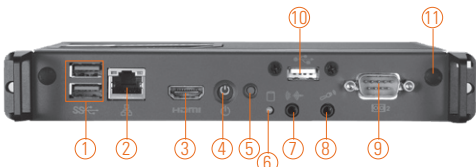

# OPS885

4th Gen Intel® Core™ i5 Open Pluggable Specification (OPS) Digital Signage Player

**NEW**

- |                  |                             |
|------------------|-----------------------------|
| 1. USB 3.0 x 2   | 7. Audio (Line-out)         |
| 2. Ethernet      | 8. Audio (Mic-in)           |
| 3. HDMI          | 9. RS-232                   |
| 4. Power switch  | 10. USB 2.0                 |
| 5. Reset         | 11. WiFi antenna (optional) |
| 6. HDD indicator | 12. JAE TX-25               |

## Specifications

Main System	CPU	4th Gen Intel® Core™ i5 processor onboard
	Chipset	Intel® QM87 PCH
	System Memory	1 x 204 pin DDR3L SO-DIMM 1600 max. up to 8 GB
	Storage	1x mSATA
	BIOS	AMI UEFI BIOS with OA 3.0 built
	Watchdog Timer	255 levels, 1 ~ 255 sec.
I/O	2 x USB 3.0	
	1 x USB 2.0	
	1 x 10/100/1000Mbps Ethernet	
	1 x HDMI	
	1 x RS-232 (COM 2)	
	1 x power on/off button	
	1 x reset button	
	1 x Audio (Line-out)	
	1 x Audio (Mic-in)	
	1 x DisplayPort (via OPS JAE interconnector) (Pure DP)	
	2 x USB 2.0 (via OPS JAE interconnector)	
1x USB 3.0 (via OPS JAE interconnector)		
1 x Audio (Line-out, via OPS JAE interconnector)		
1 x UART (TX/RX, via OPS JAE interconnector) (COM 1)		
Indicator	1 x LED for system power ON	
WiFi	Optional 802.11 b/g/n	
Expansion Slot	2 x PCI Express Mini Card	
Dimensions	200 mm (7.87") (W) x 119 mm (4.68") x 30 mm (1.18")	
Packing Dimensions	270 mm (10.63") (W) x 197 mm (7.76") x 70 mm (2.76")	
Weight (net/gross)	1 kg (2.21lb)/1.5kg (3.3 lb)	
Environmental	0° ~ +45°C (32°F ~ 113°F) (with airflow 1.2m/s)	

## Features

- Open Pluggable Specification (OPS) compliance
- Supports 4th Gen Intel® Core™ i5 processor onboard
- Intel® QM87 chipset
- Supports DDR3L SO-DIMM 1600 max. up to 8 GB
- Supports 2 USB 3.0 ports, 2 PCI Express Mini Card slot
- Optional 802.11 b/g/n
- Remote management: Intel® AMT (Active Management Technology) 9.0
- Easy maintenance
- HDMI for 2nd display