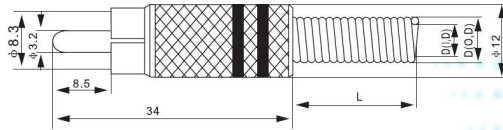

# FR-0101S

RCA PLUG.FOR 4mm CABLE.  
GOLD PLATED.  
COLOR RING:RED/BLACK

NU	$D \pm 0.10$ (I.D)	$D \pm 0.10$ (L.I.D)	L	FOR CABLE
MZ0107A	$\phi 4.3$	$\phi 5.3$	14	>3-4
MZ0107B	$\phi 5.3$	$\phi 6.5$	16	>4-5
MZ0107C	$\phi 6.3$	$\phi 7.5$	16	>5-6