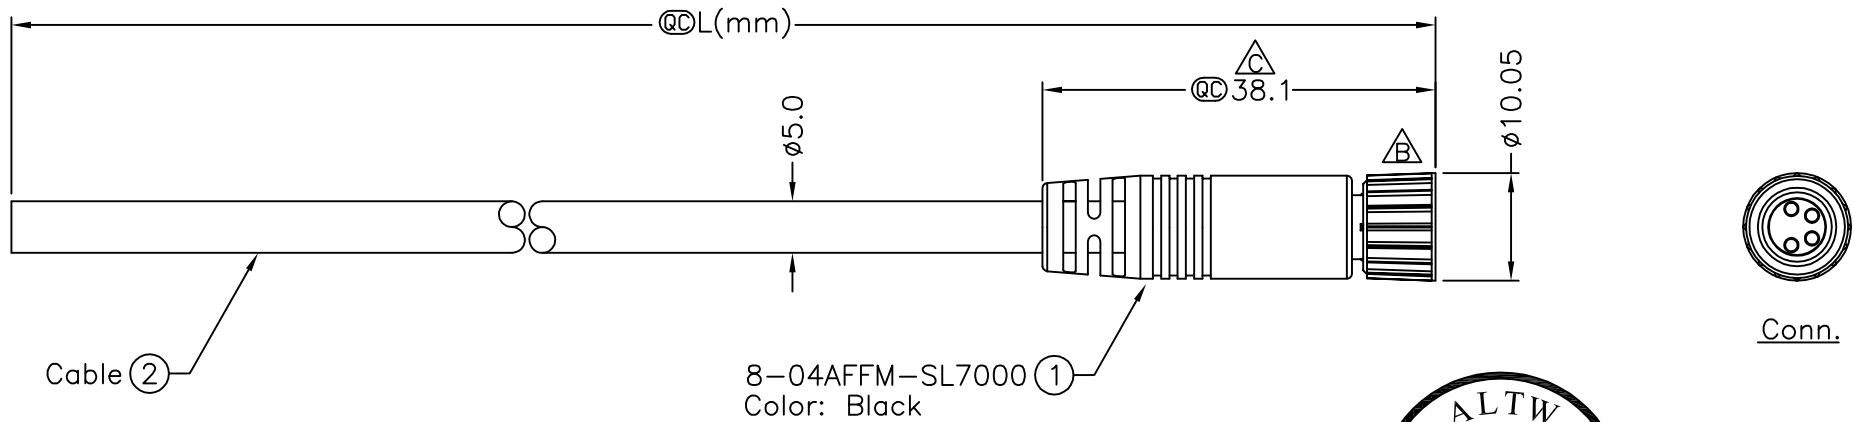

REV.	ECN NO.	DATE	SIGN	DESCRIPTION
B	LEN-710104~106	2007/01/12	Cloud	Change Nut BAB0040NI00 To BEA00010016.
C	LEN-920222~225	2009/02/06	Vicky	Update the drawing.

THIS DOCUMENT IS SUBJECT TO CHANGE WITHOUT NOTICE. IT IS CONFIDENTIAL AND A PROPERTY OF Amphenol LTW. DISCLOSURE TO THIRD PARTY HAS TO BE AUTHORIZED BY Amphenol LTW.

8-04AFFM-SL7AXX
 XX:01~99Meters
 01:01Meter
 02:02Meters
 :
 :
 99:99Meters
 Cable Length(L):01~99Meters

- Notes:
- * @C Important Dimension.
 - * Waterproof Rate:IP67.
 - * Connector:Black,PU.
 - * Female Pin:Copper Alloy,Gold Plated.
 - * Cable:UL2464 22AWG*4C+Talcum,Black, PVC Jacket,UV Resistant,OD=5.0mm.
 - * Cable Length Tolerance: 01M:±40mm
 02M~05M:±60mm
 06M~10M:±100mm
 11M~30M:±200mm
 31M~99M:±500mm

4	Black	黑
3	Blue	藍
2	White	白
1	Brown	棕
Conn.	Wire Color	
	Pin Out	

UNIT:mm	
TOLERANCE	±0.5 mm

TITLE	M8 Conn Cable Screw 4P F Conn F Pin	
SCALE	Free	SHEET 1 OF 1
REV. C	SIZE A4	@C :Inspection Item

Amphenol LTW
 安費諾亮泰企業股份有限公司