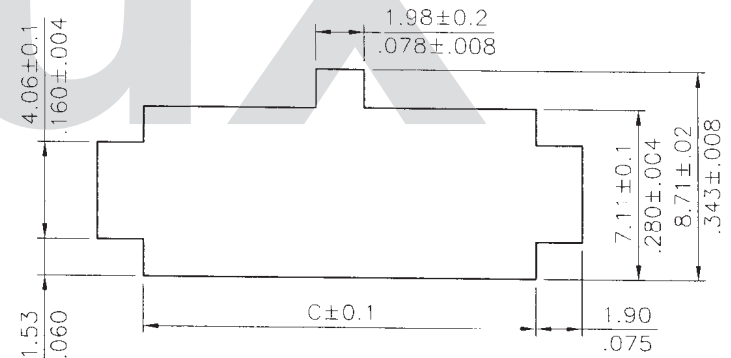

Back View

Material : PBT. UL 94V-0  
Color Black

| Circuits | Dimension    |             |              |
|----------|--------------|-------------|--------------|
|          | A            | B           | C            |
| 2        | —            | 3.9(.154)   | 4.09(.161)   |
| 4        | 3.00(.118)   | 6.9(.272)   | 7.09(.279)   |
| 6        | 6.00(.236)   | 9.9(.390)   | 10.08(.397)  |
| 8        | 9.00(.354)   | 12.9(.508)  | 13.08(.515)  |
| 10       | 12.00(.472)  | 15.9(.626)  | 16.06(.633)  |
| 12       | 15.00(.591)  | 18.9(.744)  | 19.08(.751)  |
| 14       | 18.00(.709)  | 21.9(.862)  | 22.07(.869)  |
| 16       | 21.00(.827)  | 24.9(.980)  | 25.07(.967)  |
| 18       | 24.00(.945)  | 27.9(1.098) | 26.07(1.105) |
| 20       | 27.00(1.063) | 30.9(1.217) | 31.06(1.223) |
| 22       | 30.00(1.181) | 33.9(1.335) | 34.06(1.341) |
| 24       | 33.00(1.299) | 36.9(1.453) | 37.06(1.459) |

Panel Cutout Size

RoHS Compliant

|                                  |  |  |                                      |  |  |  |  |                      |
|----------------------------------|--|--|--------------------------------------|--|--|--|--|----------------------|
| DRAWN BY: Casey 8/5-05           |  |  | UNIT: mm / inch                      |  | TITLE: 3.00mm PITCH POWER CONNECTOR MALE HOUSING |  |  瀚荃股份有限公司<br>CviLux Corporation |                      |
| ENGINEER: Zidey 8/14-05          |  |  | TOLERANCE UNLESS OTHERWISE SPECIFIED |  | MATERIAL:  |  |  |                      |
| CHECKED BY: David 8/24-05        |  |  | X ± 0.30 / .012 X' ± 1"              |  | FINISH:  |  | DRAWING NO. CP3502SC   | PART NO. CP35**P0010 |
| APPROVED BY: [Signature] 8/30-05 |  |  | .XX ± 0.20 / .008 .X' ±              |  | SCALE 3 / 1                                      |  | SHEET 1 OF 1   |                      |
| REVISIONS                        |  |  | .XXX ± 0.10 / .004 .XX ±             |  |  |  |  |                      |