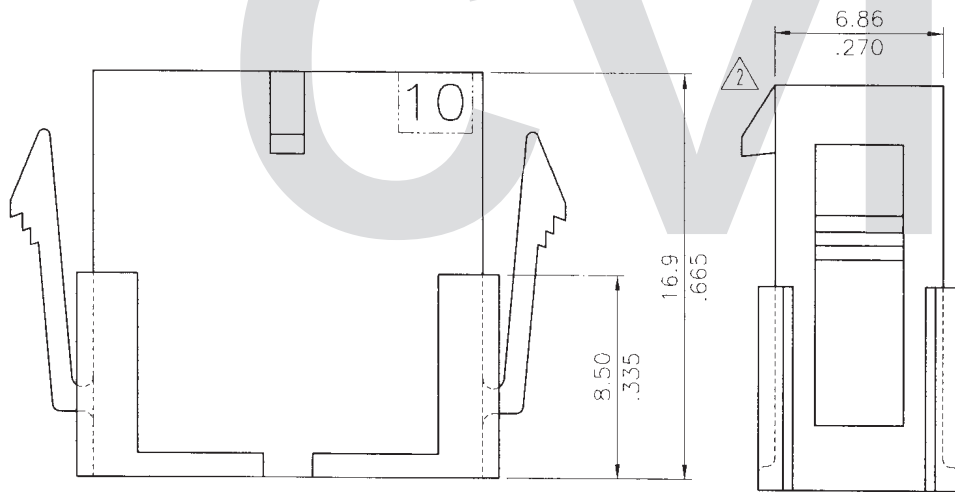

Back View

Material : PBT. UL 94V-0  
Color Black

| Circuits | Dimension    |             |              |
|----------|--------------|-------------|--------------|
|          | A            | B           | C            |
| 2        | —            | 3.9(.154)   | 4.09(.161)   |
| 4        | 3.00(.118)   | 6.9(.272)   | 7.09(.279)   |
| 6        | 6.00(.236)   | 9.9(.390)   | 10.08(.397)  |
| 8        | 9.00(.354)   | 12.9(.508)  | 13.08(.515)  |
| 10       | 12.00(.472)  | 15.9(.626)  | 16.06(.633)  |
| 12       | 15.00(.591)  | 18.9(.744)  | 19.08(.751)  |
| 14       | 18.00(.709)  | 21.9(.862)  | 22.07(.869)  |
| 16       | 21.00(.827)  | 24.9(.980)  | 25.07(.967)  |
| 18       | 24.00(.945)  | 27.9(1.098) | 26.07(1.105) |
| 20       | 27.00(1.063) | 30.9(1.217) | 31.06(1.223) |
| 22       | 30.00(1.181) | 33.9(1.335) | 34.06(1.341) |
| 24       | 33.00(1.299) | 36.9(1.453) | 37.06(1.459) |

Panel Cutout Size

RoHS Compliant

|                                  |  |  |                                      |  |  |  |  |                      |
|----------------------------------|--|--|--------------------------------------|--|--|--|--|----------------------|
| DRAWN BY: Casey 8/5-05           |  |  | UNIT: mm / inch                      |  | TITLE: 3.00mm PITCH POWER CONNECTOR MALE HOUSING |  |  瀚荃股份有限公司<br>CviLux Corporation |                      |
| ENGINEER: Zidey 8/14-05          |  |  | TOLERANCE UNLESS OTHERWISE SPECIFIED |  | MATERIAL:  |  |  |                      |
| CHECKED BY: David 8/24-05        |  |  | X ± 0.30 / .012 X' ± 1"              |  | FINISH:  |  | DRAWING NO. CP3502SC   | PART NO. CP35**P0010 |
| APPROVED BY: [Signature] 8/30-05 |  |  | .XX ± 0.20 / .008 .X' ±              |  | SCALE 3 / 1                                      |  | SHEET 1 OF 1   |                      |
| REVISIONS                        |  |  | .XXX ± 0.10 / .004 .XX ±             |  |  |  |  |                      |