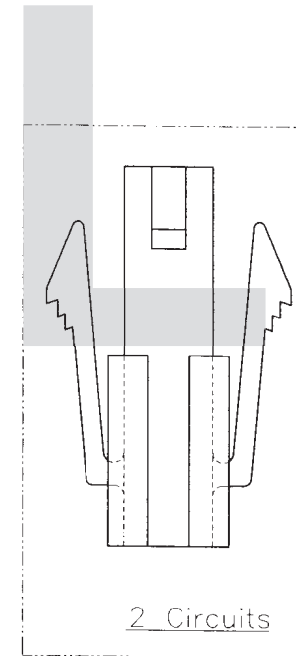

Back View

Material : PBT. UL 94V-0  
Color Black

| Circuits | Dimension    |             |              |
|----------|--------------|-------------|--------------|
|          | A            | B           | C            |
| 2        | —            | 3.9(.154)   | 4.09(.161)   |
| 4        | 3.00(.118)   | 6.9(.272)   | 7.09(.279)   |
| 6        | 6.00(.236)   | 9.9(.390)   | 10.08(.397)  |
| 8        | 9.00(.354)   | 12.9(.508)  | 13.08(.515)  |
| 10       | 12.00(.472)  | 15.9(.626)  | 16.06(.633)  |
| 12       | 15.00(.591)  | 18.9(.744)  | 19.08(.751)  |
| 14       | 18.00(.709)  | 21.9(.862)  | 22.07(.869)  |
| 16       | 21.00(.827)  | 24.9(.980)  | 25.07(.967)  |
| 18       | 24.00(.945)  | 27.9(1.098) | 26.07(1.105) |
| 20       | 27.00(1.063) | 30.9(1.217) | 31.06(1.223) |
| 22       | 30.00(1.181) | 33.9(1.335) | 34.06(1.341) |
| 24       | 33.00(1.299) | 36.9(1.453) | 37.06(1.459) |

Panel Cutout Size

RoHS Compliant

|                                  |  |  |                                      |  |  |  |  |                      |
|----------------------------------|--|--|--------------------------------------|--|--|--|--|----------------------|
| DRAWN BY: Casey 8/5-05           |  |  | UNIT: mm / inch                      |  | TITLE: 3.00mm PITCH POWER CONNECTOR MALE HOUSING |  |  瀚荃股份有限公司<br>CviLux Corporation |                      |
| ENGINEER: Zidey 8/14-05          |  |  | TOLERANCE UNLESS OTHERWISE SPECIFIED |  | MATERIAL:  |  |  |                      |
| CHECKED BY: David 8/24-05        |  |  | X ± 0.30 / .012 X' ± 1"              |  | FINISH:  |  | DRAWING NO. CP3502SC   | PART NO. CP35**P0010 |
| APPROVED BY: [Signature] 8/30-05 |  |  | .XX ± 0.20 / .008 .X' ±              |  | SCALE 3 / 1                                      |  | SHEET 1 OF 1   |                      |
| REVISIONS                        |  |  | .XXX ± 0.10 / .004 .XX ±             |  |  |  |  |                      |