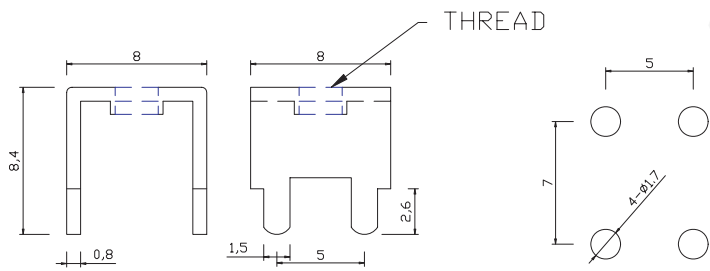

Wiring Accessories

PC Board terminal Series

Terminal Material: Brass

Model No.	TAPPED	Packaging
	M3	1000
	M4	

Model No.	TAPPED	Packaging
	M3	1000
	M4	