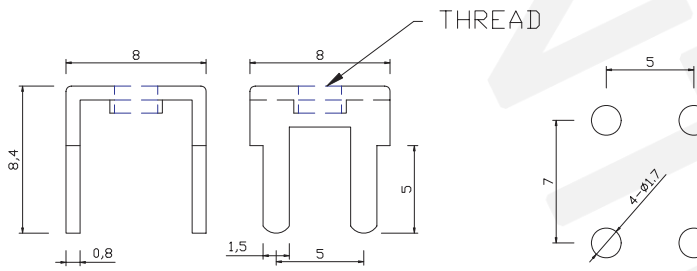

Wiring Accessories

PC Board terminal Series

Terminal Material: Brass

Model No.	TAPPED	Packaging
	M3	1000
	M4	

Model No.	TAPPED	Packaging
	M3	1000
	M4	