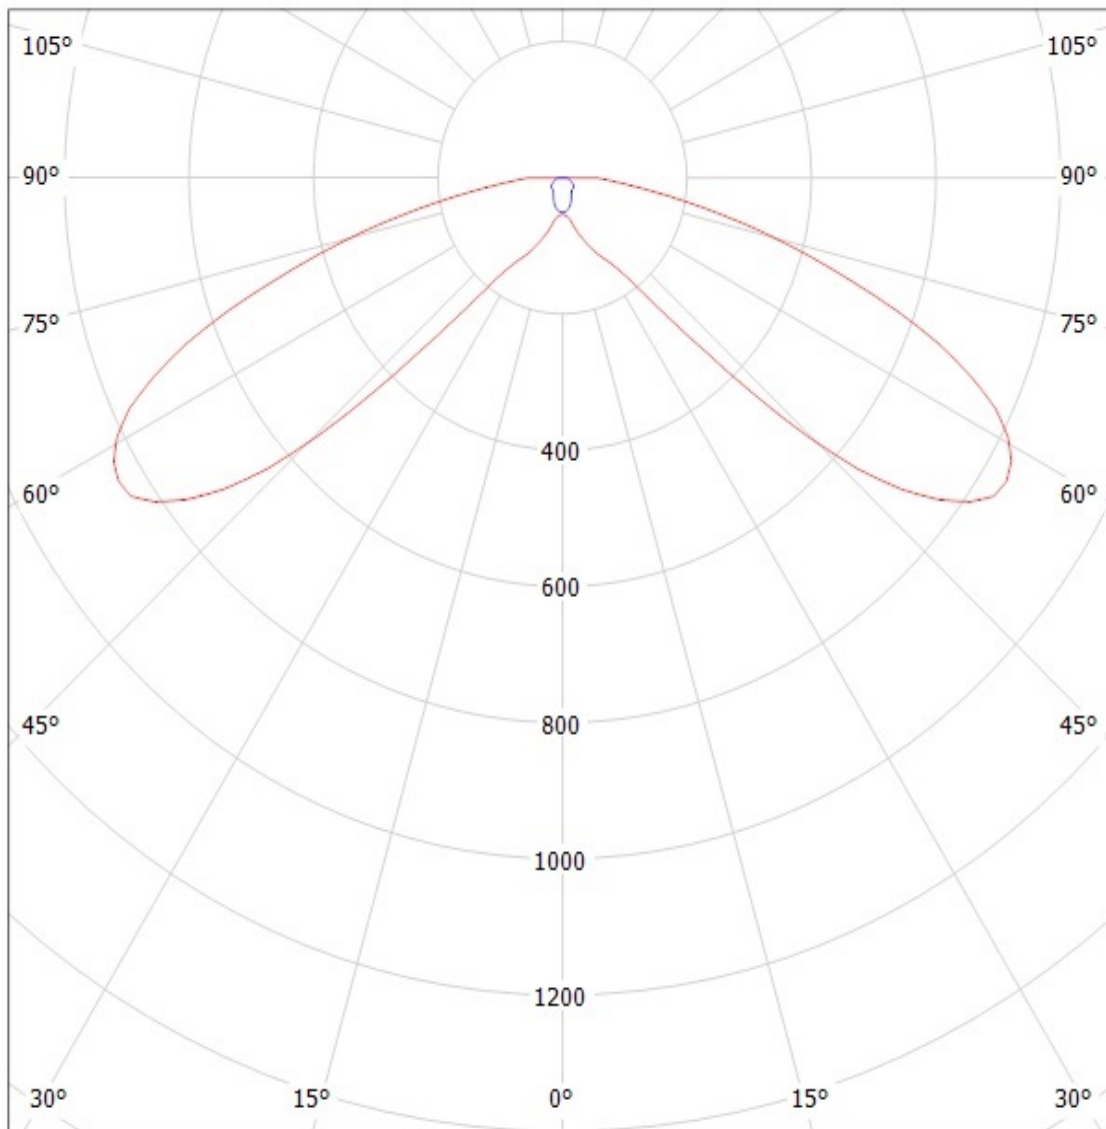

Ledil Oy C11255_Strada-DW-XP-G C11255_Strada-DW-XP-G / LDC (Polar)

Luminaire: Ledil Oy C11255_Strada-DW-XP-G C11255_Strada-DW-XP-G

Lamps: 1 x Cree XP-G (White)

cd/klm

SIMULATED

— C0 - C180   — C90 - C270