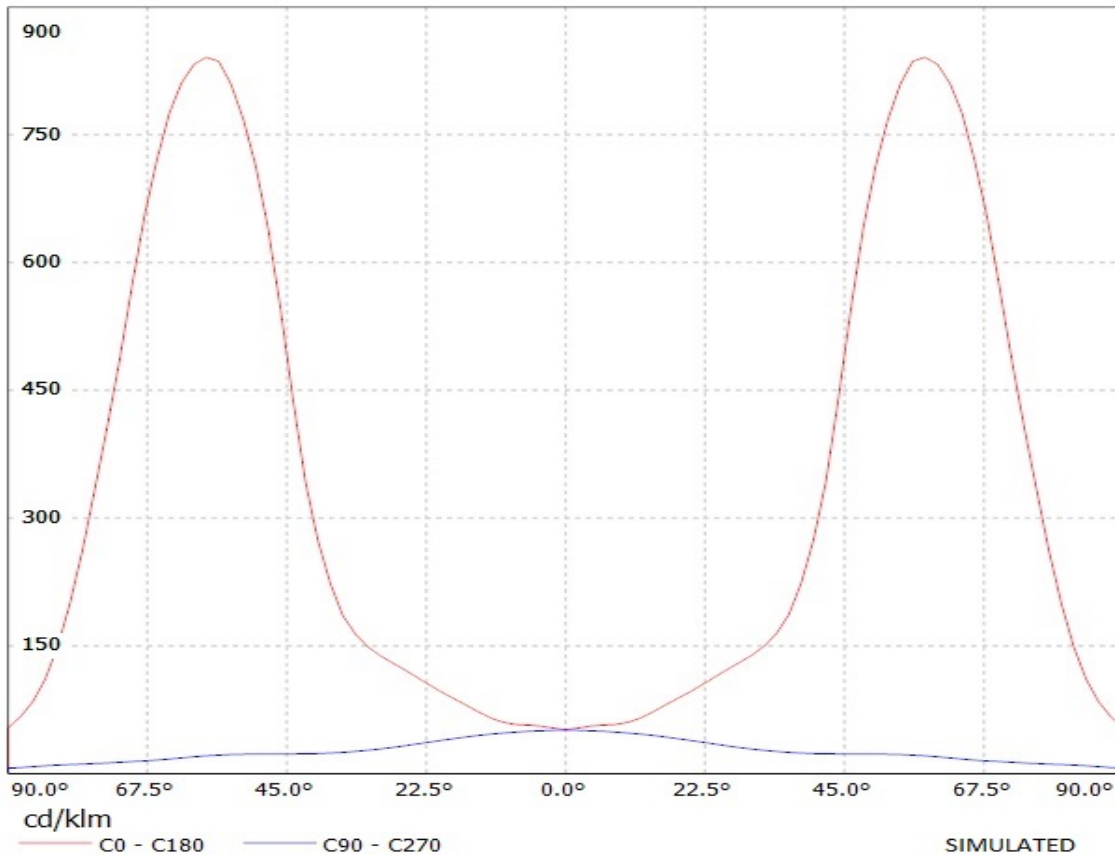

Ledil Oy C11255_Strada-DW-XP-G C11255_Strada-DW-XP-G / LDC (Linear)

Luminaire: Ledil Oy C11255_Strada-DW-XP-G C11255_Strada-DW-XP-G
Lamps: 1 x Cree XP-G (White)