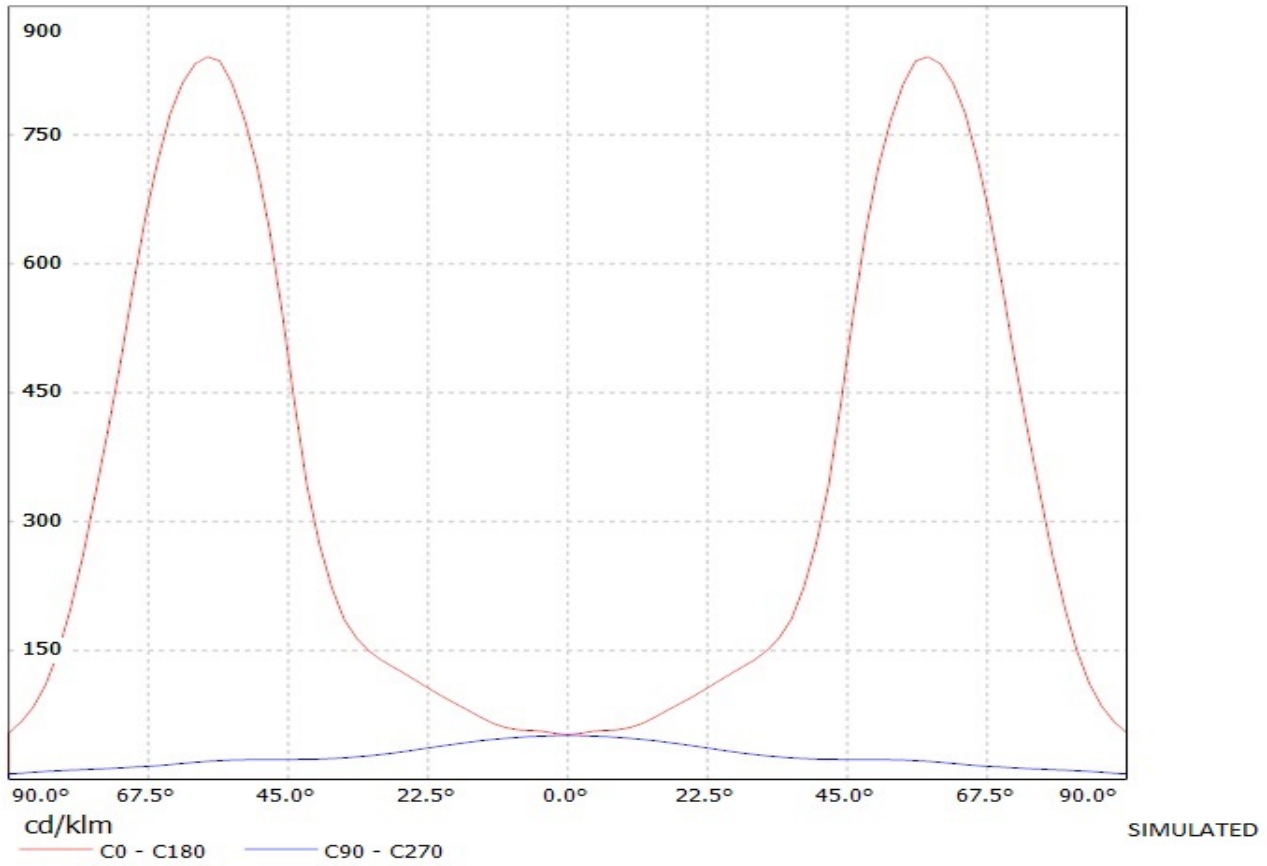

Ledil Oy C11255_Strada-DW-XP-G C11255_Strada-DW-XP-G / LDC (Linear)

Luminaire: Ledil Oy C11255_Strada-DW-XP-G C11255_Strada-DW-XP-G
Lamps: 1 x Cree XP-G (White)