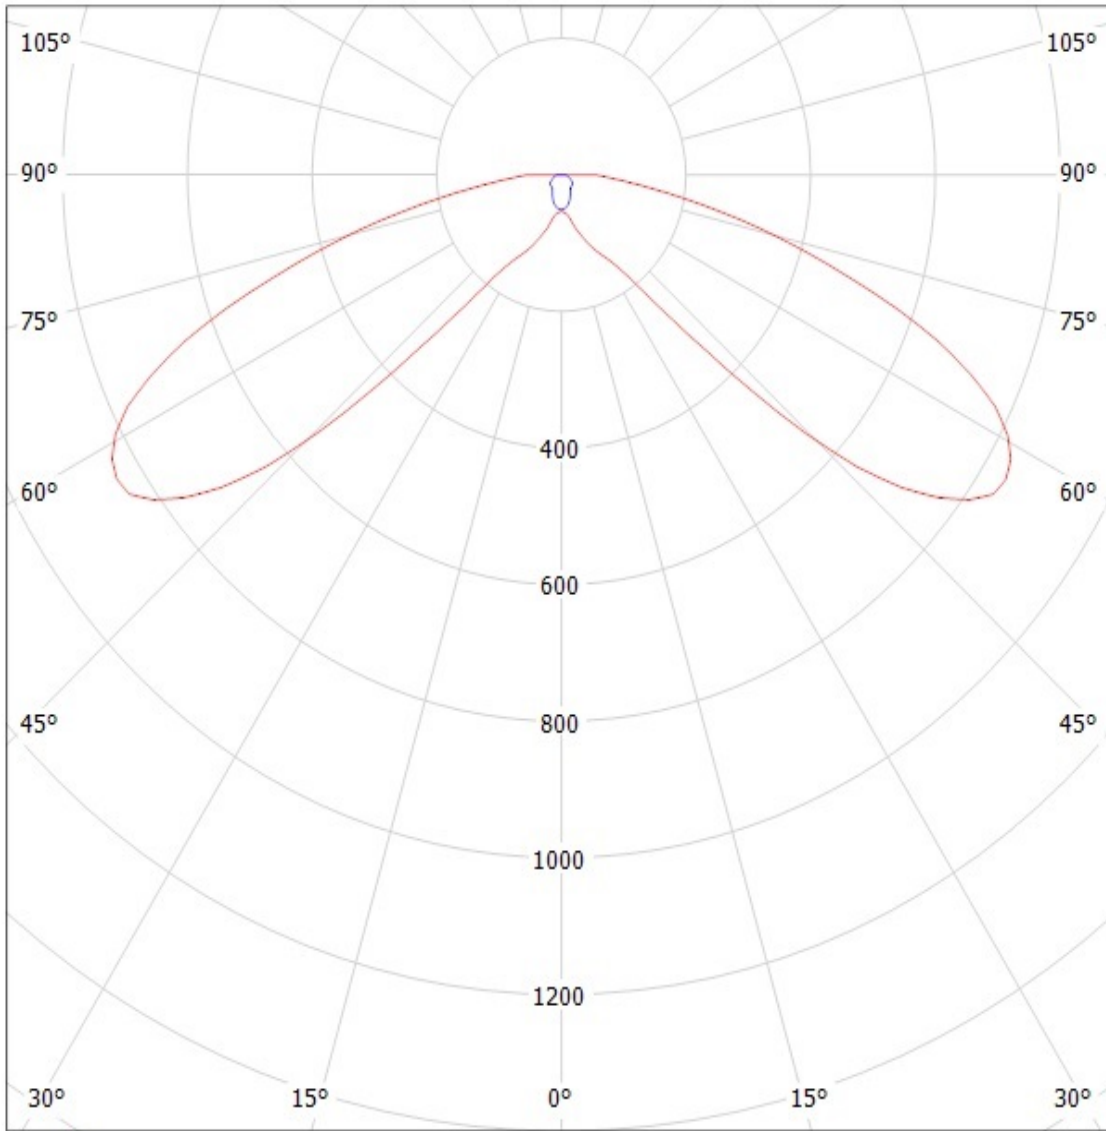

Ledil Oy C11255_Strada-DW-XP-G C11255_Strada-DW-XP-G / LDC (Polar)

Luminaire: Ledil Oy C11255_Strada-DW-XP-G C11255_Strada-DW-XP-G

Lamps: 1 x Cree XP-G (White)

cd/klm

— C0 - C180 — C90 - C270

SIMULATED