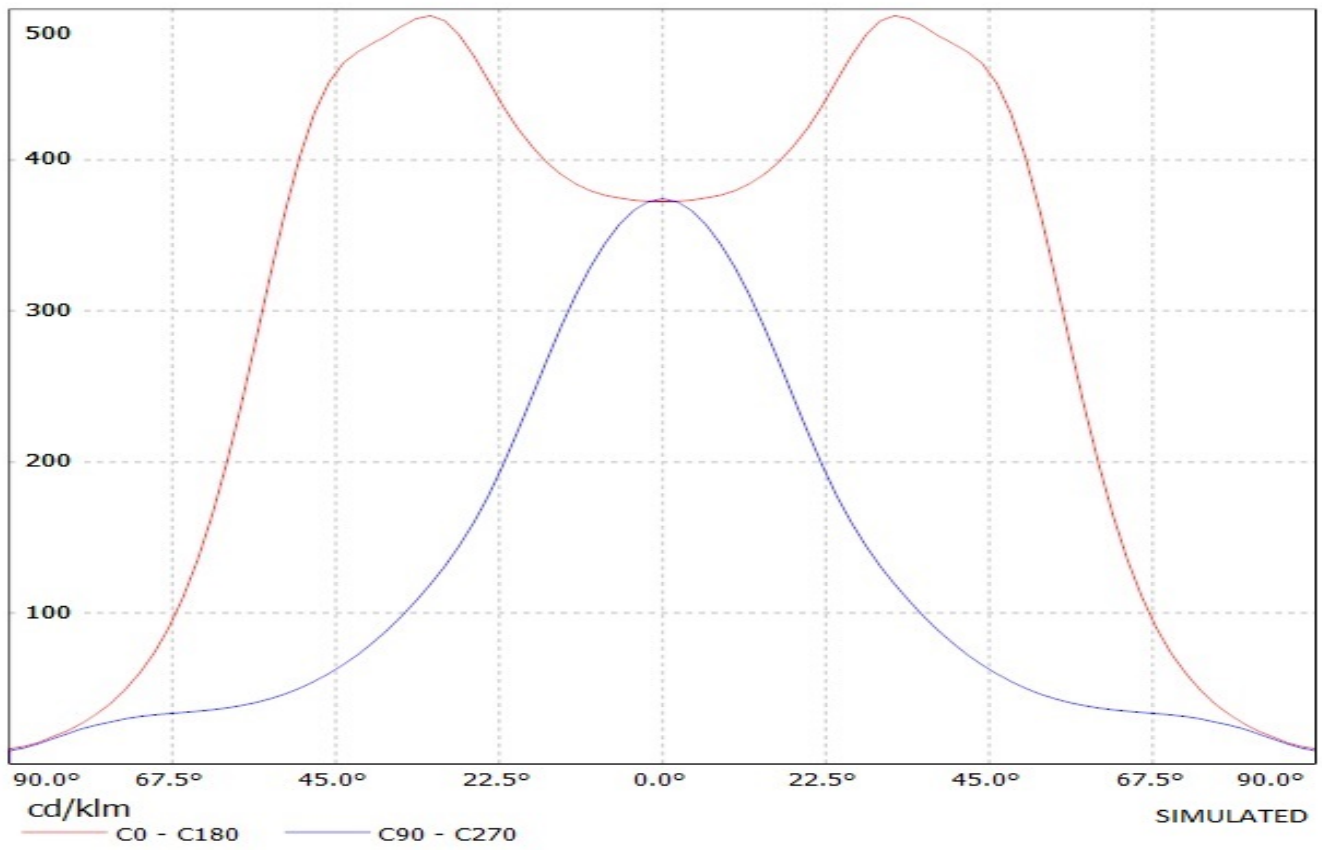

Ledil Oy C10926_Strada-B-XPG C10926_Strada-B-XPG / LDC (Linear)

Luminaire: Ledil Oy C10926_Strada-B-XPG C10926_Strada-B-XPG
Lamps: 1 x Cree XP-G (White)