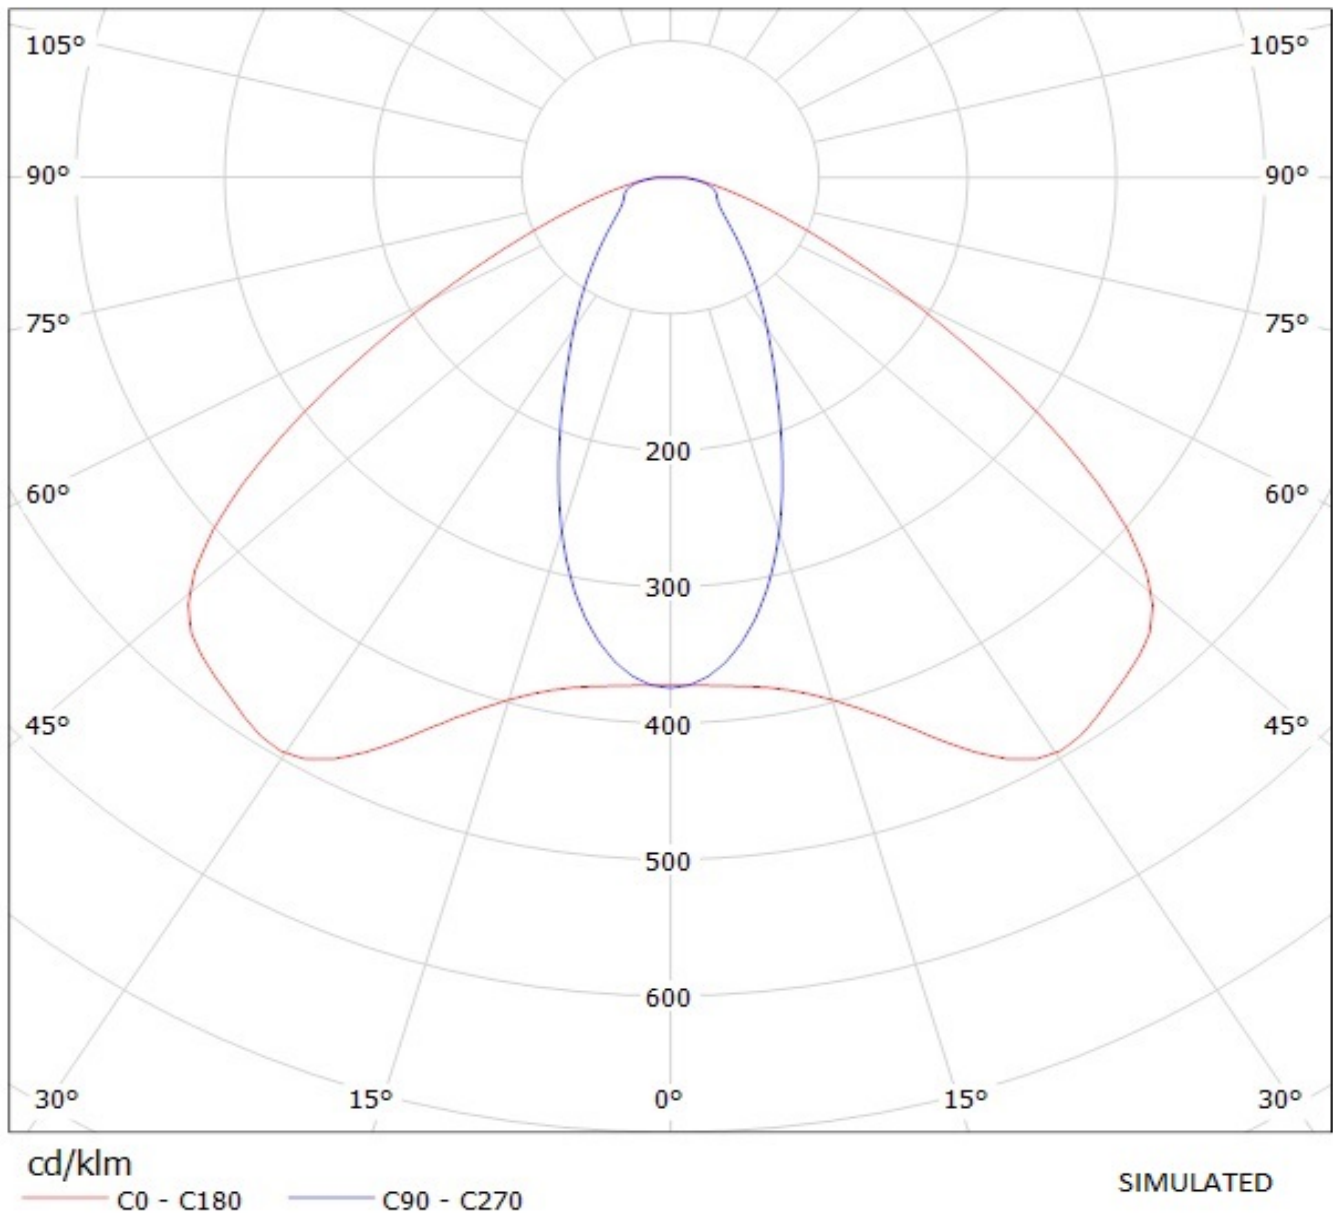

Ledil Oy C10926_Strada-B-XPG C10926_Strada-B-XPG / LDC (Polar)

Luminaire: Ledil Oy C10926_Strada-B-XPG C10926_Strada-B-XPG
Lamps: 1 x Cree XP-G (White)