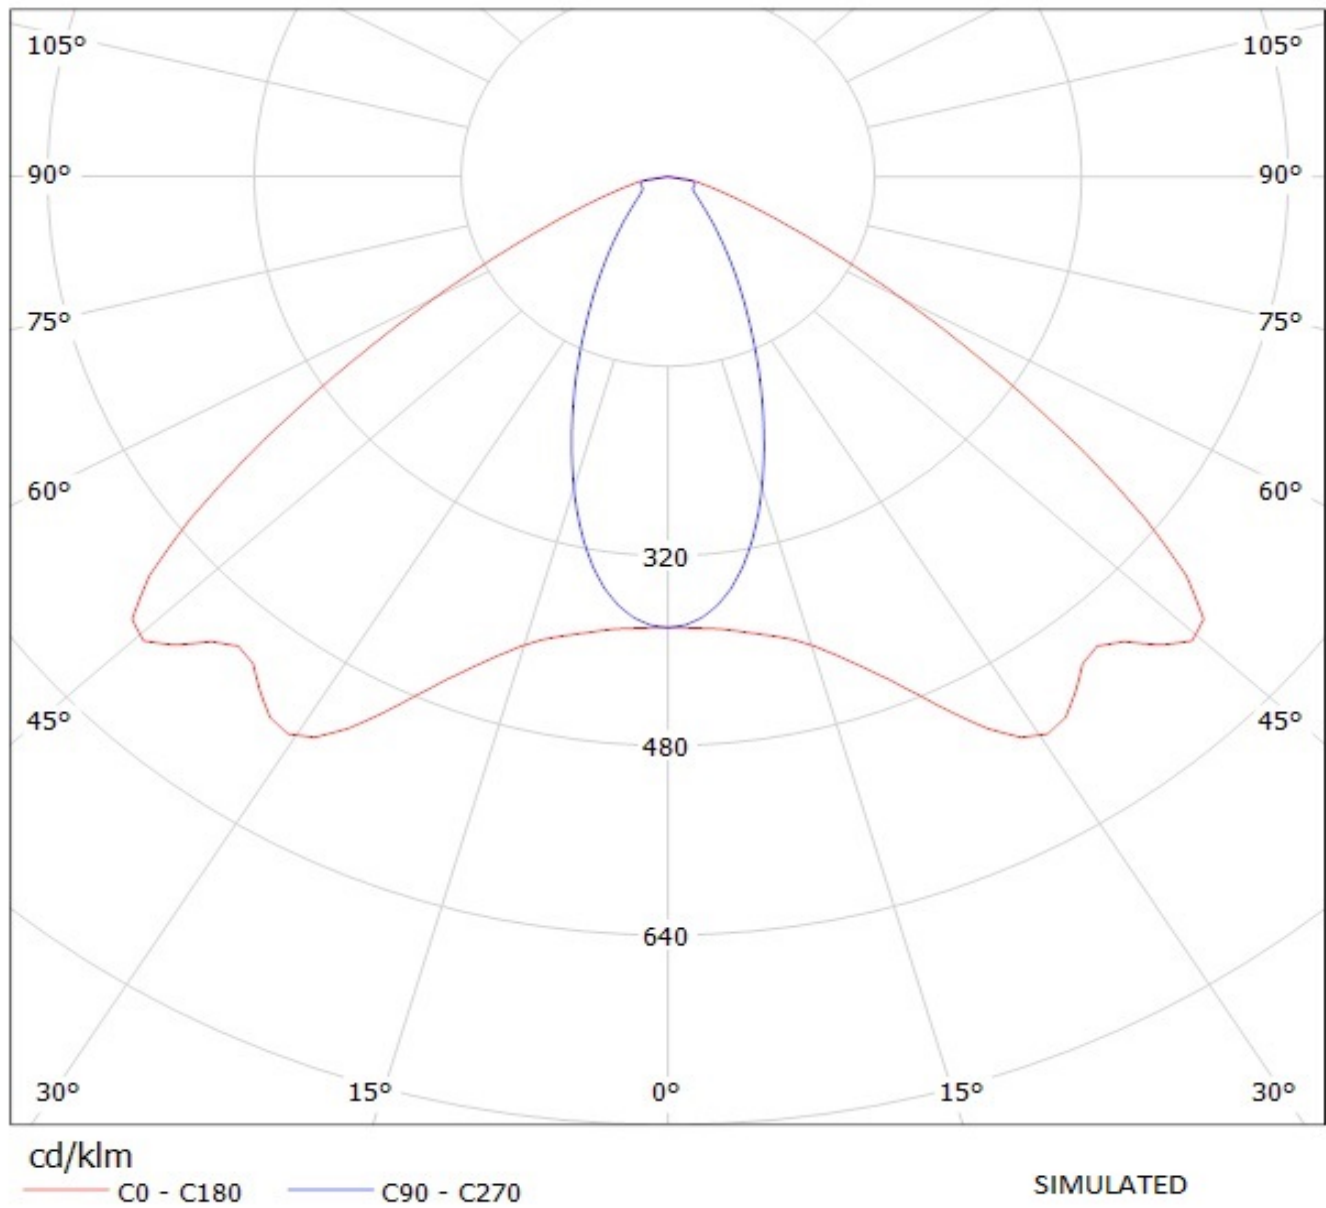

Ledil Oy C10926_Strada-B-XP C10926_Strada-B-XP / LDC (Polar)

Luminaire: Ledil Oy C10926_Strada-B-XP C10926_Strada-B-XP
Lamps: 1 x Cree XP-E (white)