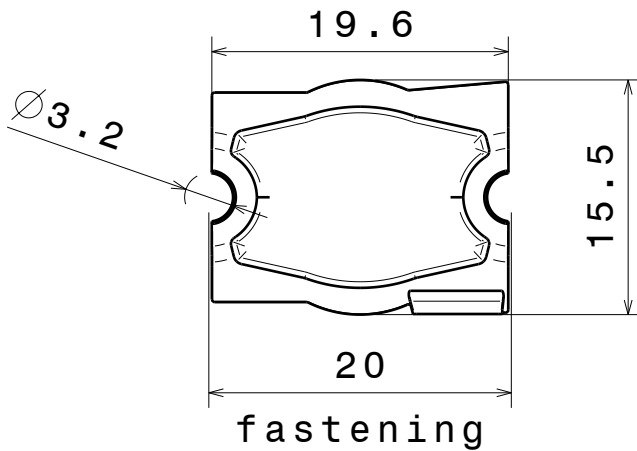

Top view

2

2

MATERIALS
Lens: PMMA

This drawing is our property.
It can't be reproduced
or communicated without
our written agreement.

L
T
F
F

e
e
i
i
N
n

d

h

DRAWING TITLE

Datasheet Strada-B-XP lens

1

1

DRAWN BY

DATE

p

03.06.2009

CHECKED BY

DATE

t

k

21.04.2009

DESIGNED BY

DATE

hh

20.04.2009

SIZE

A4

DRAWING NUMBER

C10926

REV

1

SCALE

2:1

WEIGHT (g)

SHEET

1/1

D

A