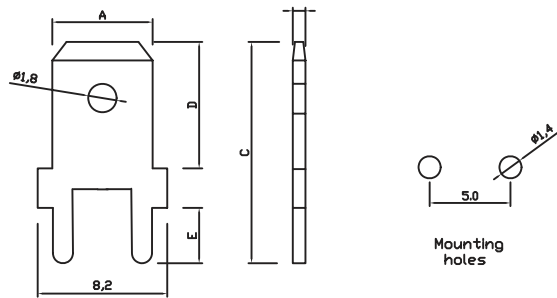

### Terminal Series

Terminal Material: Brass

Model No.	A	T	C	D	E	packing
	2.8	0.5	11	7	3	1000
	4.8	0.5	14	7	5	
		0.8				
	6.35	0.8	13.5	8	3.65	