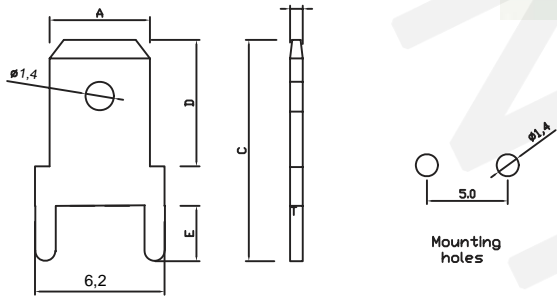

### Terminal Series

Terminal Material: Brass

Model No.	A	T	C	D	E	packing
	2.8	0.5	11	7	3	1000
	4.8	0.5	14	7	5	
		0.8				
	6.35	0.8	13.5	8	3.65	