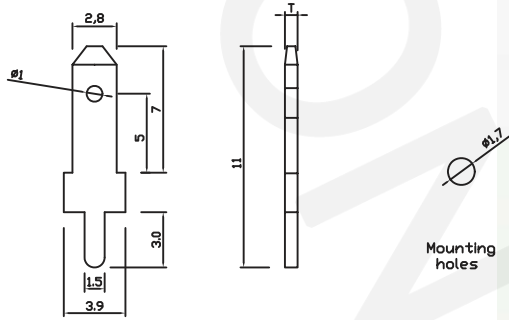

### Terminal Series

Terminal Material: Brass

Model No.	A	T	C	D	E	packing
	2.8	0.5	11	7	3	1000
	4.8	0.5	14	7	5	
		0.8				
	6.35	0.8	13.5	8	3.65	