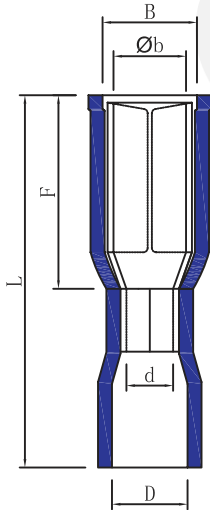

Wiring Accessories

Terminals Series

Bullet mother full insulation terminal Series

Maximum Electrical Rating: 75°C 600 Volts MAX.
 Insulation Material: VINYL
 Terminal Material: BRASS

Item No.	Section of lead	Thickness of material mm	Dimension						COLOR
			b	B	D	d	F	L	
			mm	mm	mm	mm	mm	mm	
	0.5~1.5mm ² (22~16A. W. G.) I Max=10A	0.4	4.0	5.9	3.5	3	14	24.4	RED
	1.5~2.5mm ² (16~14A. W. G.) I Max=15A	0.4	4.0	6.1	4.2	3.5	14	24.4	BLUE
		0.4	5.0	6.1	4.2	3.5	14	24.4	
	4~6mm ² (12~10A. W. G.) I Max=24A	0.4	5.0	7.0	5.5	4.5	14	24.7	YELLOW