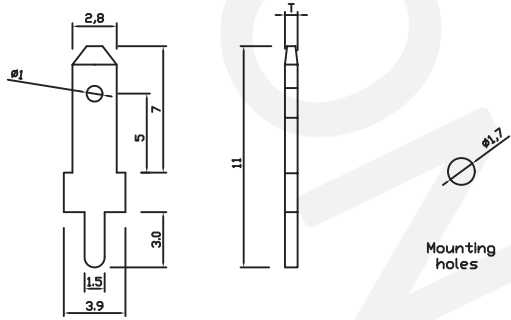

Wiring Accessories

Terminals Series

Terminal Series

Terminal Material: Brass

Model No.	A	T	C	D	E	packing
	2.8	0.5	11	7	3	1000
	4.8	0.5	14	7	5	
		0.8				
	6.35	0.8	13.5	8	3.65	