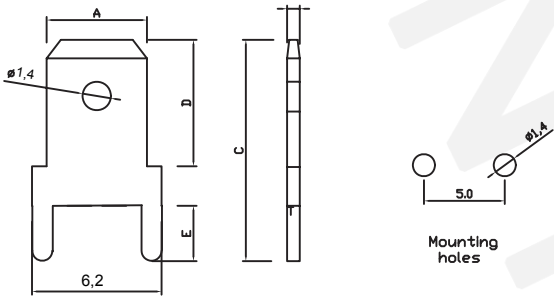

Wiring Accessories

Terminals Series

Terminal Series

Terminal Material: Brass

Model No.	A	T	C	D	E	packing
	2.8	0.5	11	7	3	1000
	4.8	0.5	14	7	5	
		0.8				
	6.35	0.8	13.5	8	3.65	