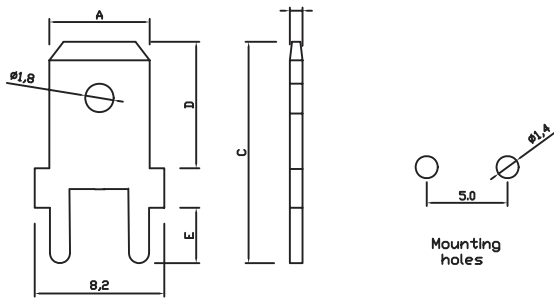

Wiring Accessories

Terminals Series

Terminal Series

Terminal Material: Brass

Model No.	A	T	C	D	E	packing
	2.8	0.5	11	7	3	1000
	4.8	0.5	14	7	5	
		0.8				
	6.35	0.8	13.5	8	3.65	