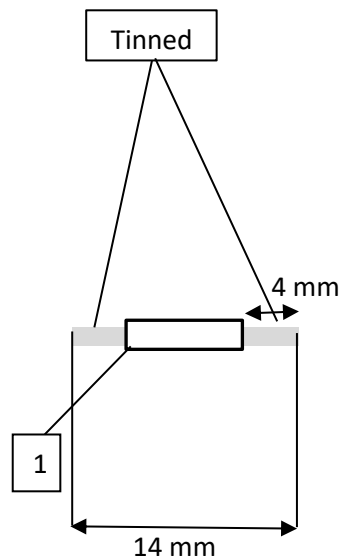

ITEM NUMBER	PART NUMBER	DESCRIPTION	PCS.
1	AWG24	Wire AWG22 Total length 14 mm, white PTFE, unisolated and tinned in both sides 4 mm, UL1569	1

All shown designs, pictures and information are the intellectual property of Niviss.* It's strickly forbidden to forward these information to a third party! All copyrights are belonging to Niviss.*				European Projection -First Angle
Pr.Nr:	Size: A4	Scale:	Date:	Weight:
Pr. Title:	Drawn by: MD	06.10.21r	Revision: A	 NIVISS Ul. Rdestowa 53D 80-577 Gdynia Poland
Part Nr: KAB-MAR-MX116	Cheked by:		Date:06.10.2021	
Part name: Wire	Approved by:		Sheet: 1 of 1	