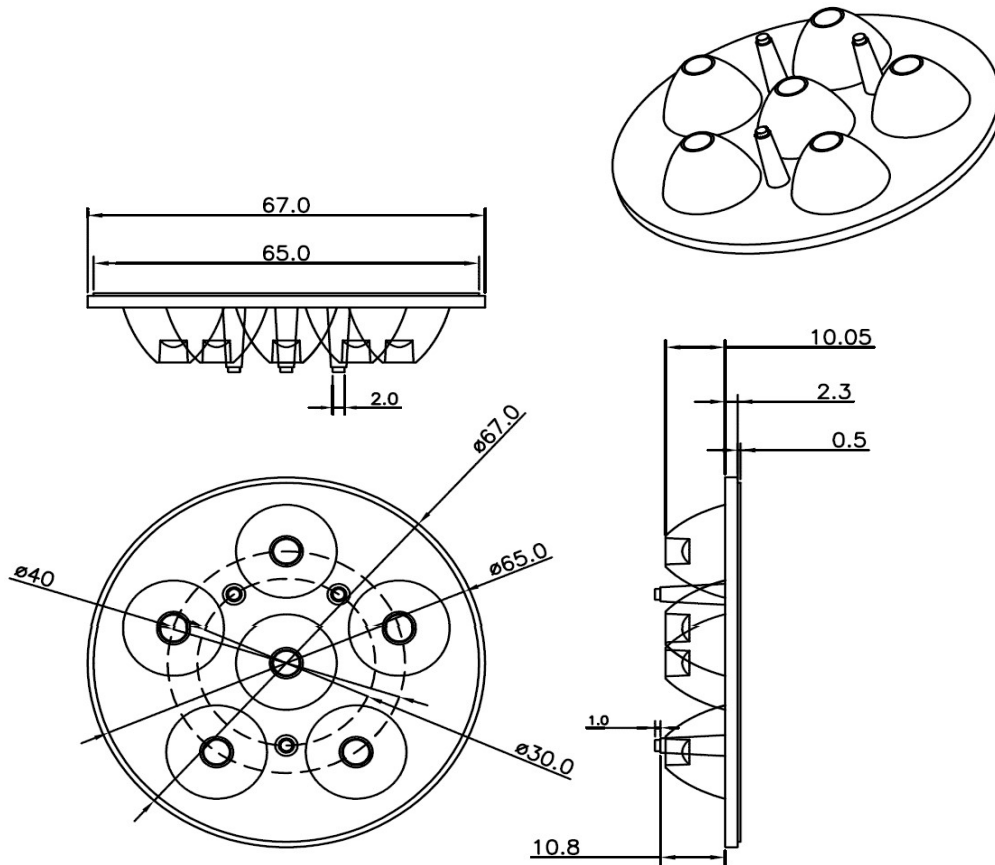

Product Parameters (产品描述)

出光角度 | Beam Angle: 5/10/15/20/25/30/38/45/60/85°  
 产品材料 | Material: PMMA  
 工作温度 | Work Temp: <85°C

支架颜色 | Holder Color: N/A  
 透光率 | Transmittance: 93%  
 匹配LED | Match Led: Dome 3030|3535 Leds

Part Number	Lens Surface	Dimension	Beam Angle
KB-P67-5-6-OSN	transparent	Φ67.0*H13.6mm	~5°
KB-P67-10-6-OSN	transparent	Φ67.0*H13.6mm	~10°
KB-P67-15-6-OSN	transparent	Φ67.0*H13.6mm	~15°
KB-P67-20-6-OSN	transparent	Φ67.0*H13.6mm	~20°
KB-P67-25-6-OSN	transparent	Φ67.0*H13.6mm	~25°
KB-P67-30-6-OSN	transparent	Φ67.0*H13.6mm	~30°
KB-P67-38-6-OSN	transparent	Φ67.0*H13.6mm	~30°
KB-P67-45-6-OSN	transparent	Φ67.0*H13.6mm	~45°
KB-P67-60-6-OSN	transparent	Φ67.0*H13.6mm	~60°
KB-P67-85-6-OSN	transparent	Φ67.0*H13.6mm	~85°
KB-P67-5P-6-OSN	beads	Φ67.0*H13.6mm	~5°
KB-P67-10P-6-OSN	beads	Φ67.0*H13.6mm	~10°
KB-P67-15P-6-OSN	beads	Φ67.0*H13.6mm	~15°
KB-P67-20P-6-OSN	beads	Φ67.0*H13.6mm	~20°
KB-P67-25P-6-OSN	beads	Φ67.0*H13.6mm	~25°
KB-P67-30P-6-OSN	beads	Φ67.0*H13.6mm	~30°
KB-P67-38P-6-OSN	beads	Φ67.0*H13.6mm	~30°
KB-P67-45P-6-OSN	beads	Φ67.0*H13.6mm	~45°
KB-P67-60P-6-OSN	beads	Φ67.0*H13.6mm	~60°
KB-P67-85P-6-OSN	beads	Φ67.0*H13.6mm	~85°

**Mechanical Characteristics (产品尺寸):**

**Product Package (产品包装):**

Inner Box (内盒)	Outer Carton (外箱)
	
<p>20pcs/tray Gross weight: 0.45kg/tray</p>	<p>27 trays/carton 540pcs/carton Gross weight: 13kg/CTN Carton Dimension: 40*40*44cm</p>